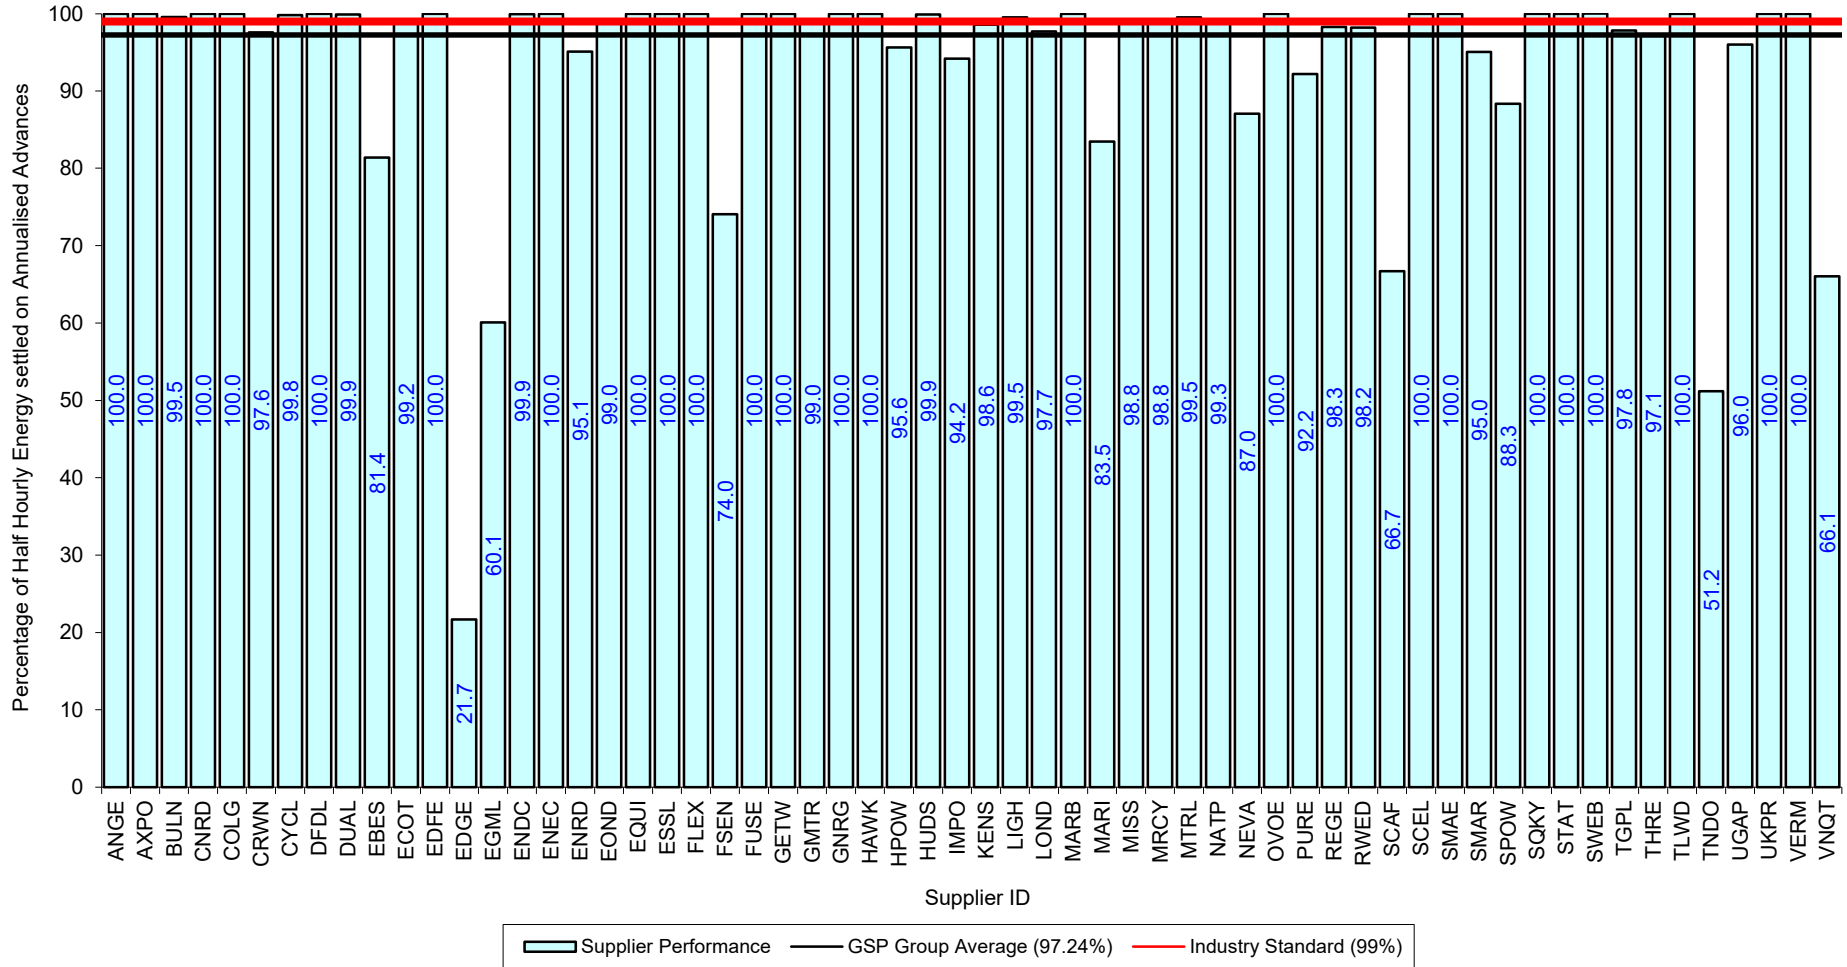

Supplier Performance
 GSP Group Average (97.75%)
 Industry Standard (99%)

Supplier Performance
 — GSP Group Average (97.39%)
— Industry Standard (99%)

Supplier Performance
 GSP Group Average (98.22%)
 Industry Standard (99%)

Supplier Performance
 — GSP Group Average (98.71%)
— Industry Standard (99%)