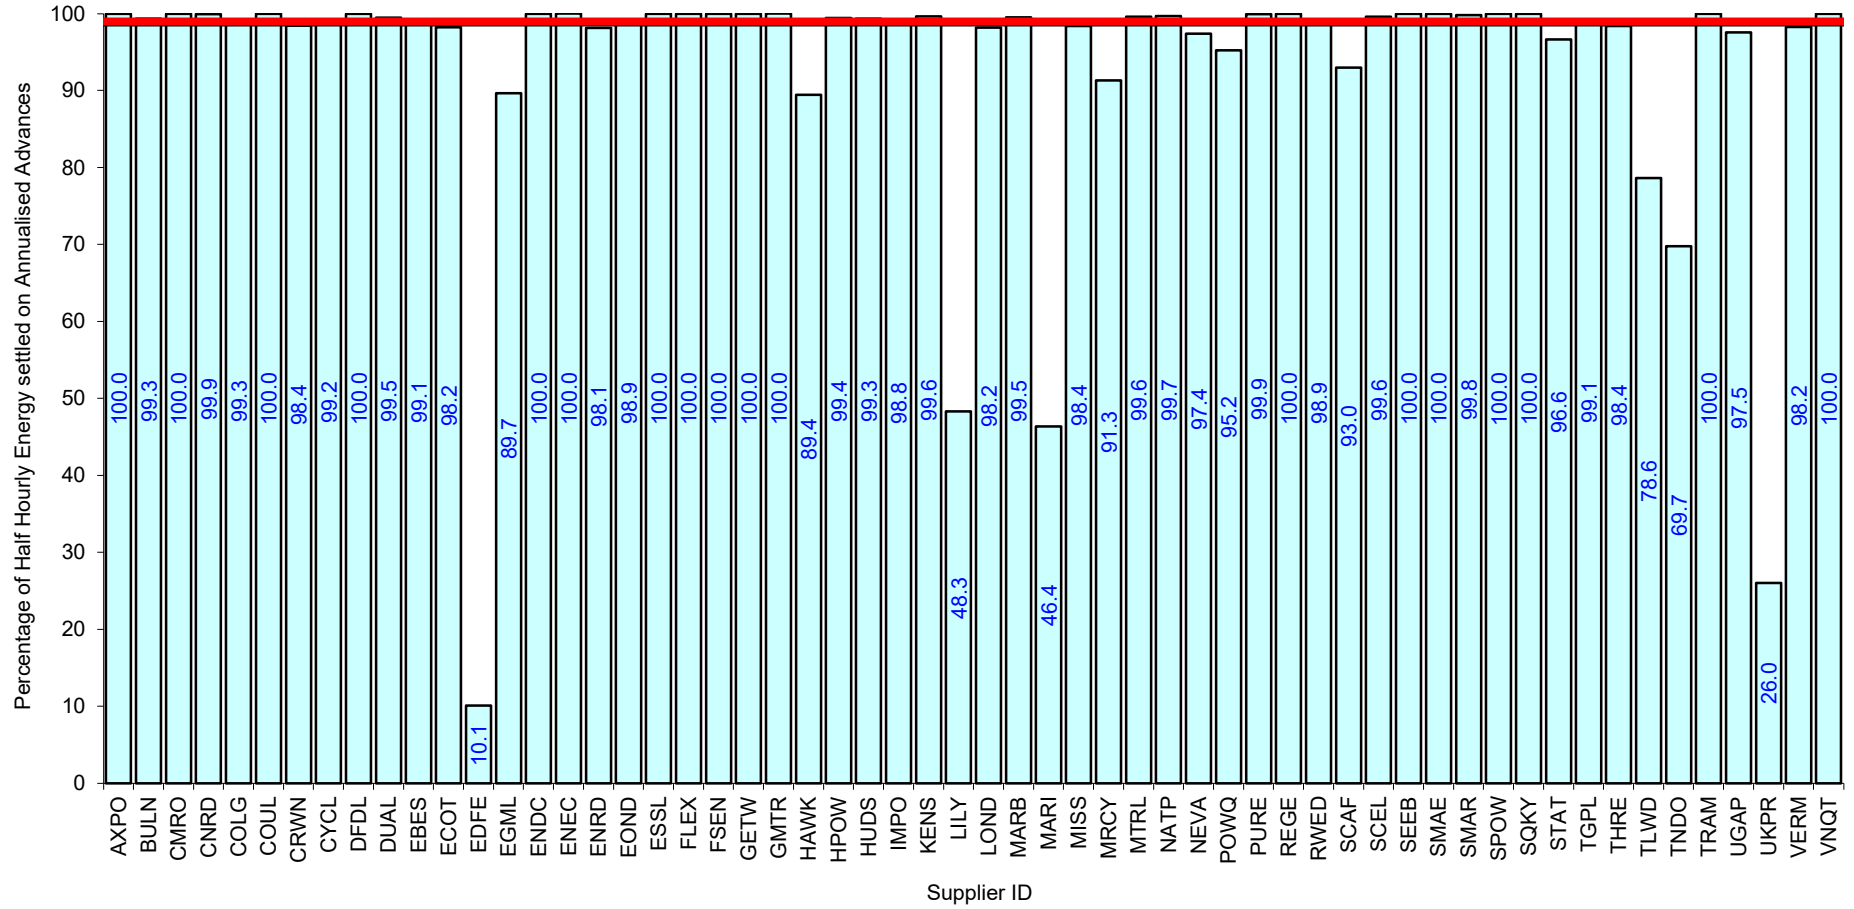

Supplier Performance
 GSP Group Average (97.75%)
 Industry Standard (99%)

Supplier Performance
 — GSP Group Average (97.39%)
— Industry Standard (99%)

Supplier Performance
 GSP Group Average (98.22%)
 Industry Standard (99%)

Supplier Performance
 — GSP Group Average (98.71%)
— Industry Standard (99%)