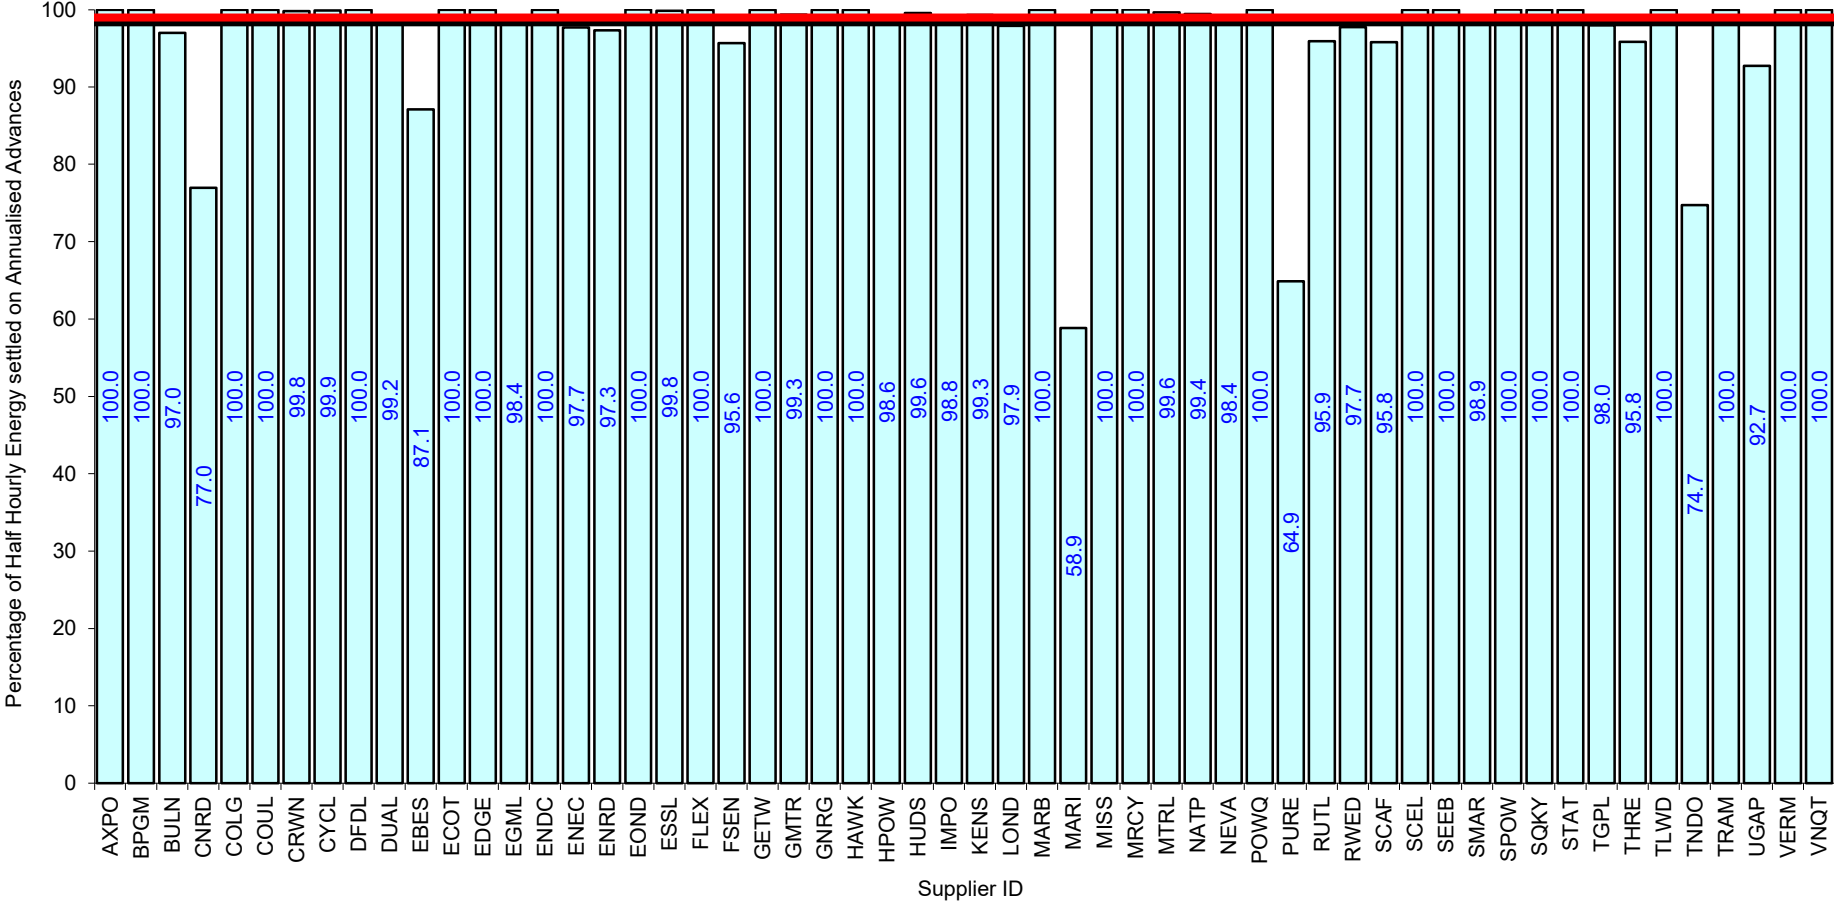

Supplier Performance
 GSP Group Average (97.75%)
 Industry Standard (99%)

Supplier Performance
 — GSP Group Average (97.39%)
— Industry Standard (99%)

Supplier Performance
 GSP Group Average (98.22%)
 Industry Standard (99%)

Supplier Performance
 — GSP Group Average (98.71%)
— Industry Standard (99%)