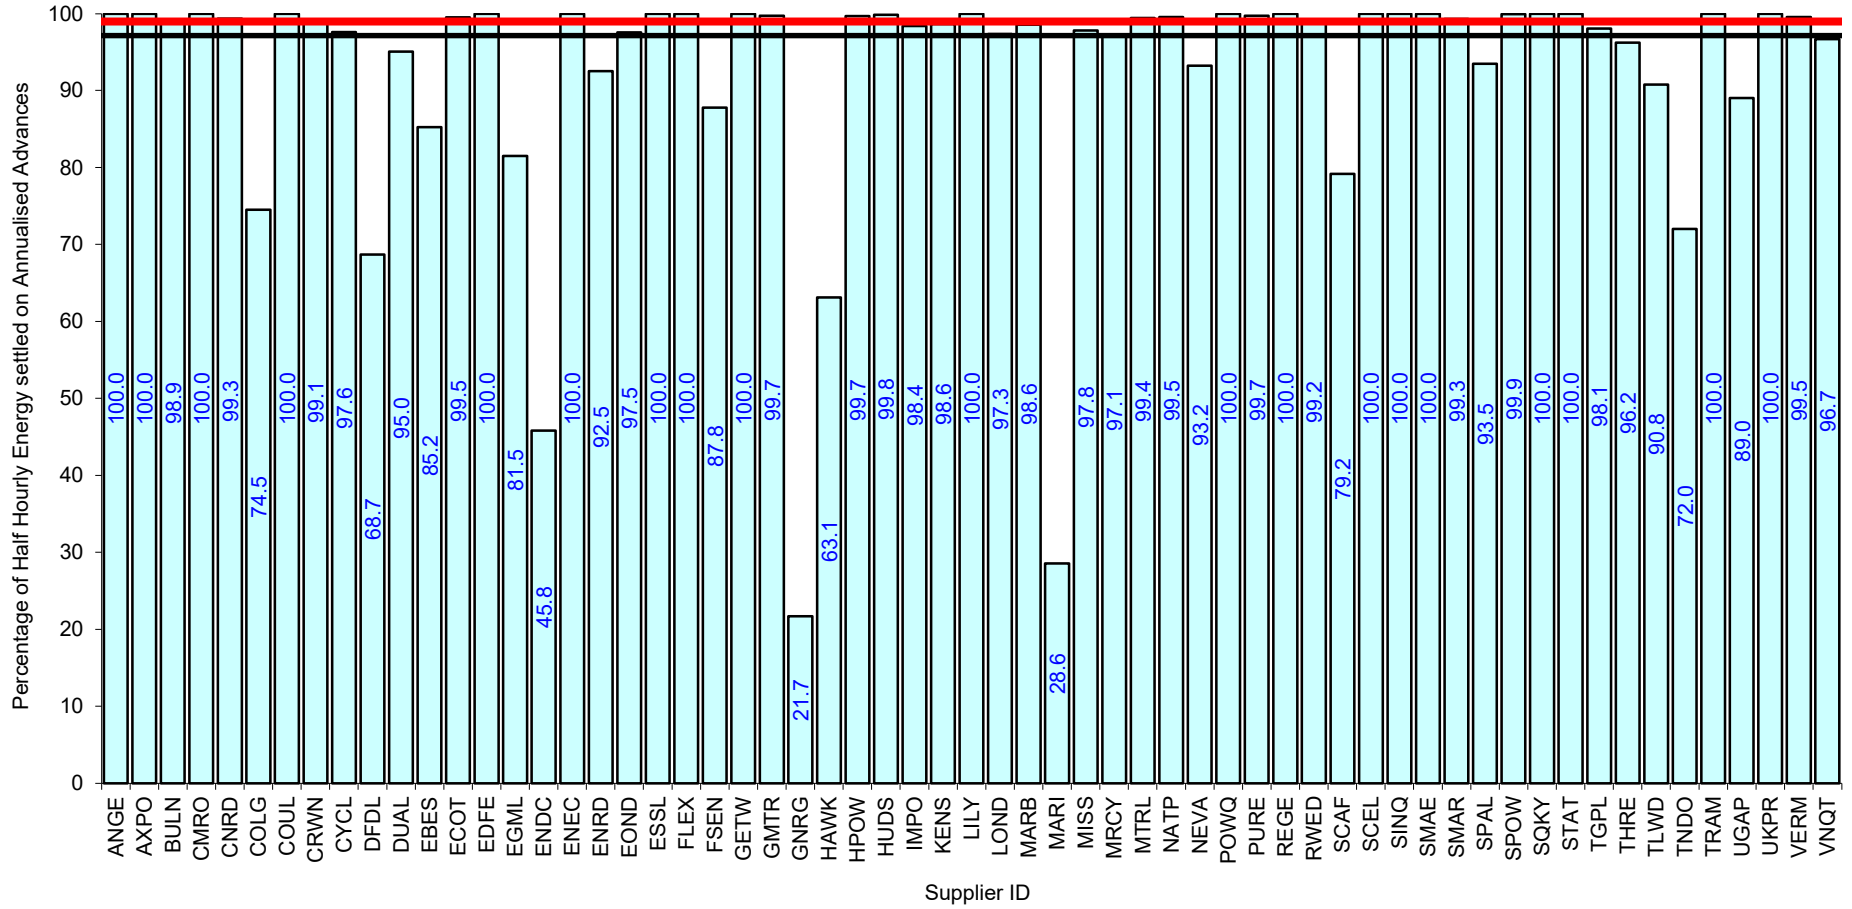

Supplier Performance
 GSP Group Average (97.75%)
 Industry Standard (99%)

Supplier Performance
 — GSP Group Average (97.39%)
— Industry Standard (99%)

Supplier Performance
 GSP Group Average (98.22%)
 Industry Standard (99%)

Supplier Performance
 — GSP Group Average (98.71%)
— Industry Standard (99%)