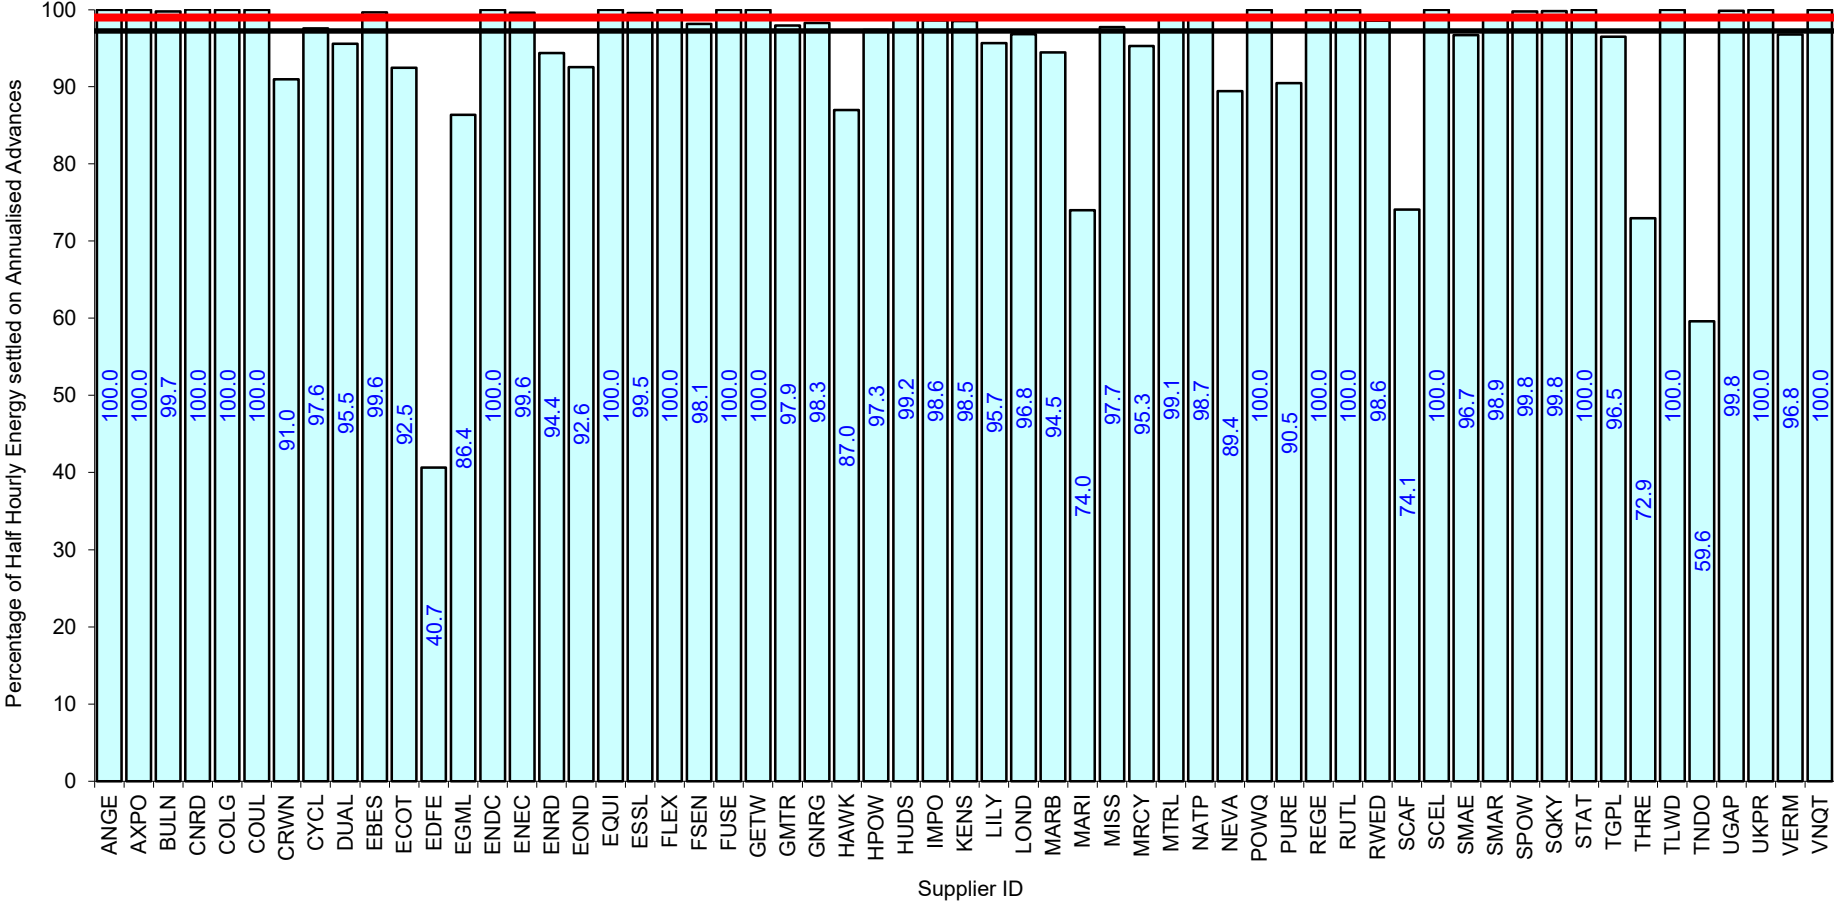

Supplier Performance
 GSP Group Average (97.75%)
 Industry Standard (99%)

Supplier Performance
 — GSP Group Average (97.39%)
— Industry Standard (99%)

Supplier Performance
 GSP Group Average (98.22%)
 Industry Standard (99%)

Supplier Performance
 — GSP Group Average (98.71%)
— Industry Standard (99%)