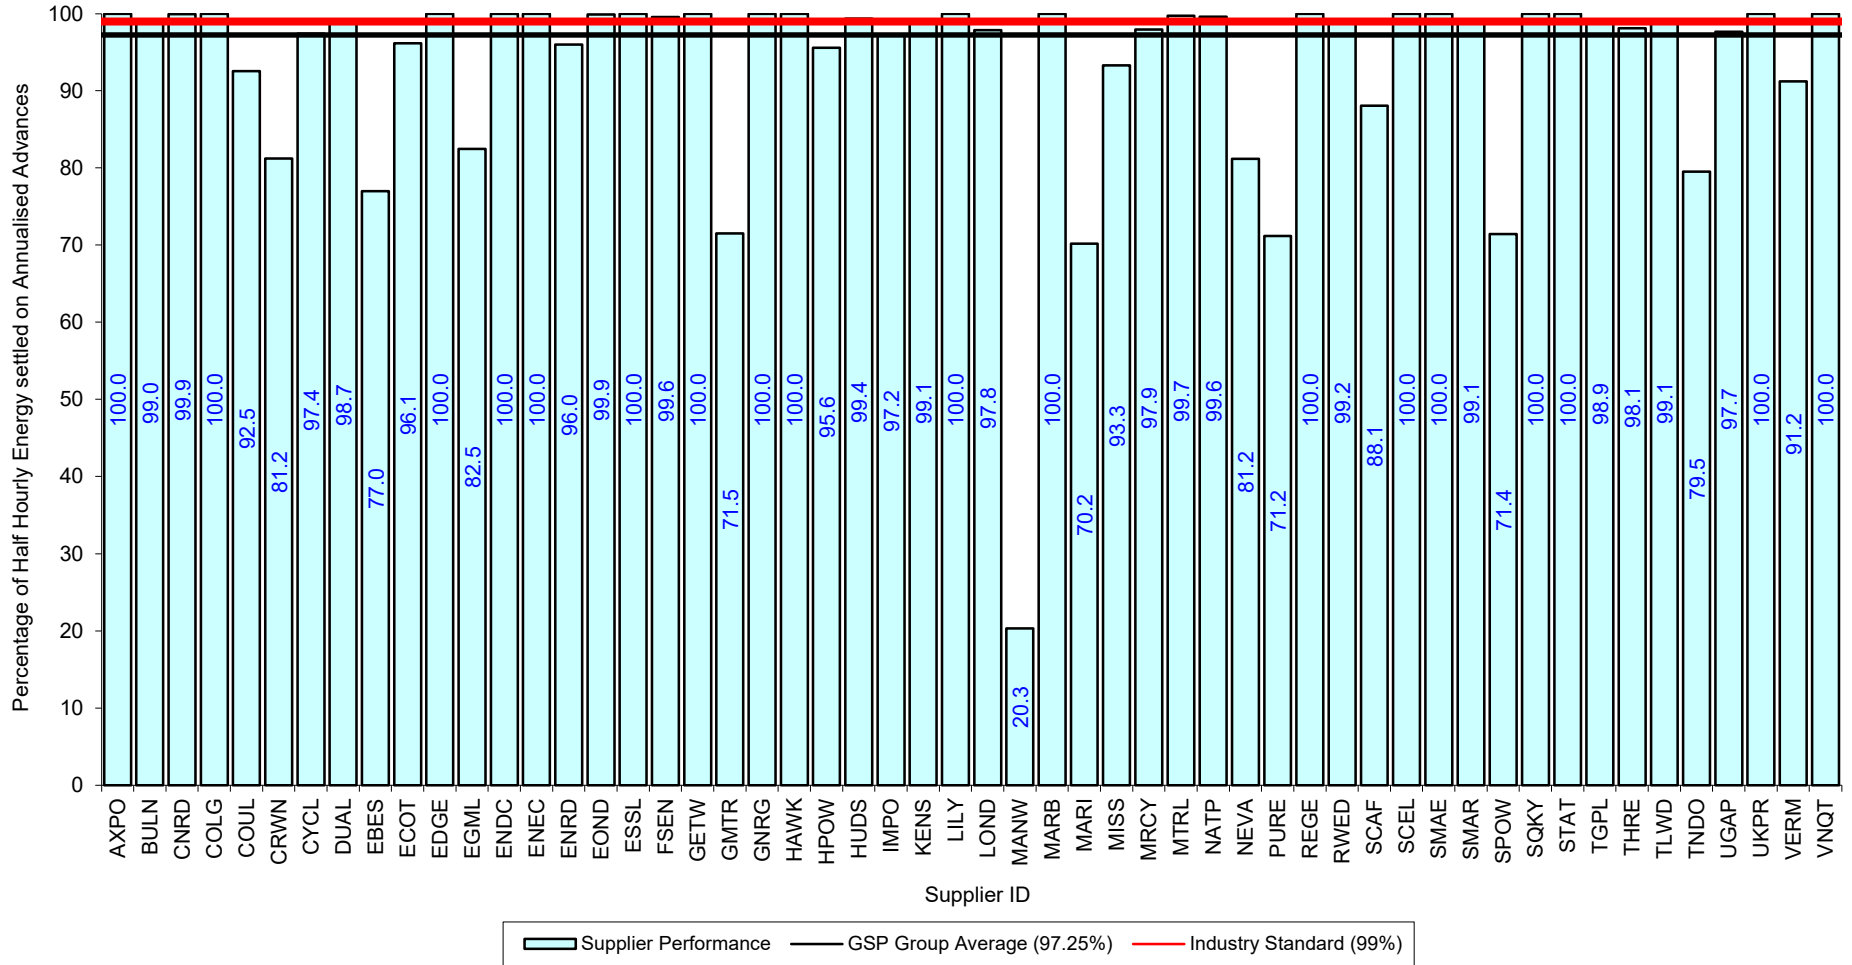

Supplier Performance
 GSP Group Average (97.75%)
 Industry Standard (99%)

Supplier Performance
 — GSP Group Average (97.39%)
— Industry Standard (99%)

Supplier Performance
 GSP Group Average (98.22%)
 Industry Standard (99%)

Supplier Performance
 — GSP Group Average (98.71%)
— Industry Standard (99%)