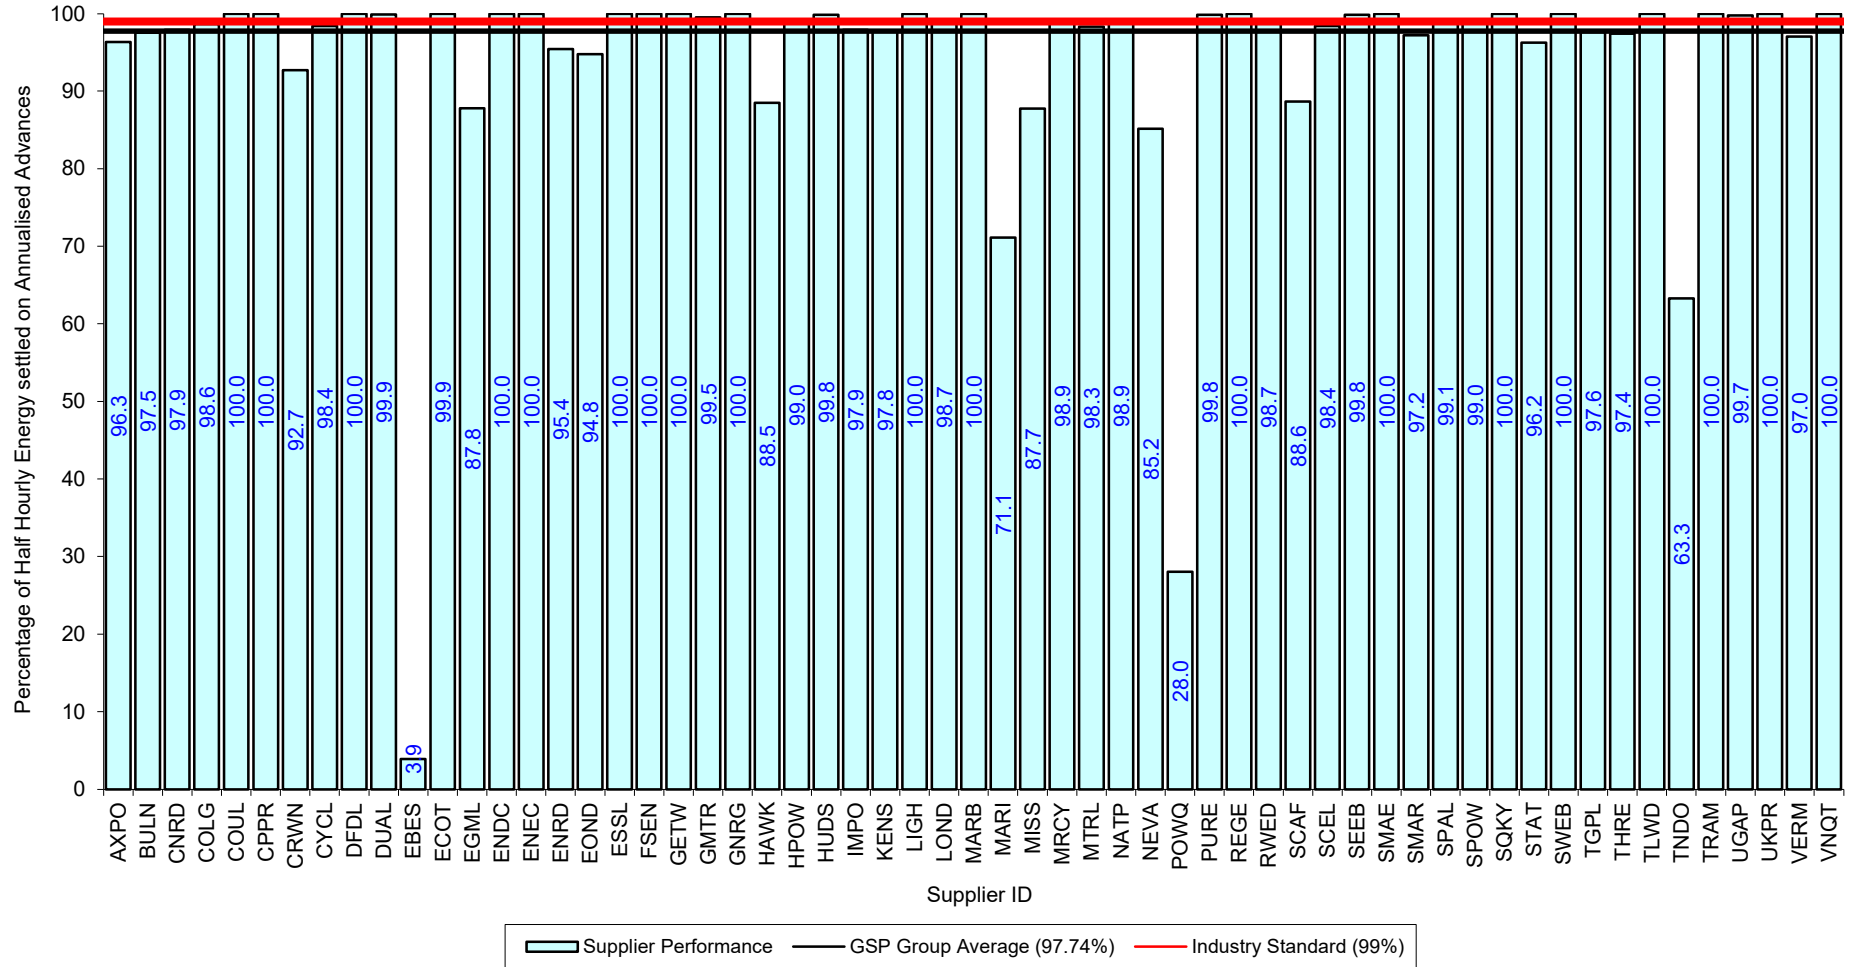

Supplier Performance
 GSP Group Average (97.75%)
 Industry Standard (99%)

Supplier Performance
 — GSP Group Average (97.39%)
— Industry Standard (99%)

Supplier Performance
 GSP Group Average (98.22%)
 Industry Standard (99%)

Supplier Performance
 — GSP Group Average (98.71%)
— Industry Standard (99%)