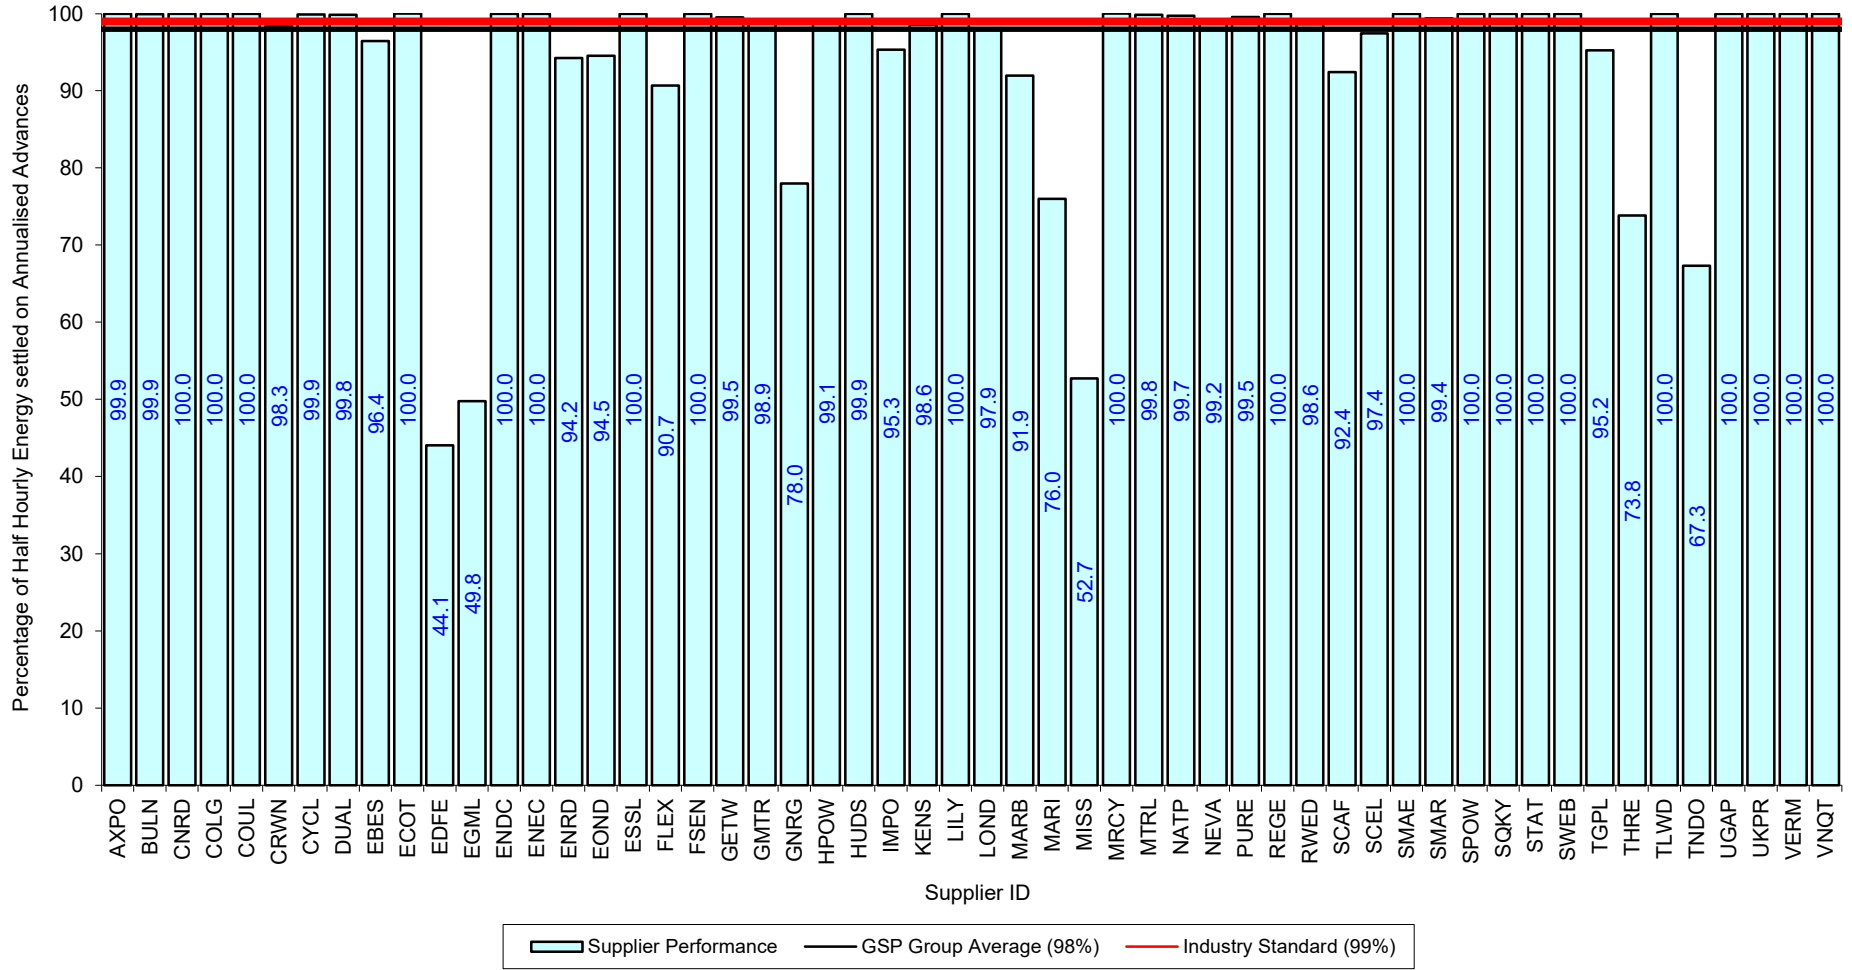

Supplier Performance
 GSP Group Average (97.75%)
 Industry Standard (99%)

Supplier Performance
 — GSP Group Average (97.39%)
— Industry Standard (99%)

Supplier Performance
 GSP Group Average (98.22%)
 Industry Standard (99%)

Supplier Performance
 — GSP Group Average (98.71%)
— Industry Standard (99%)