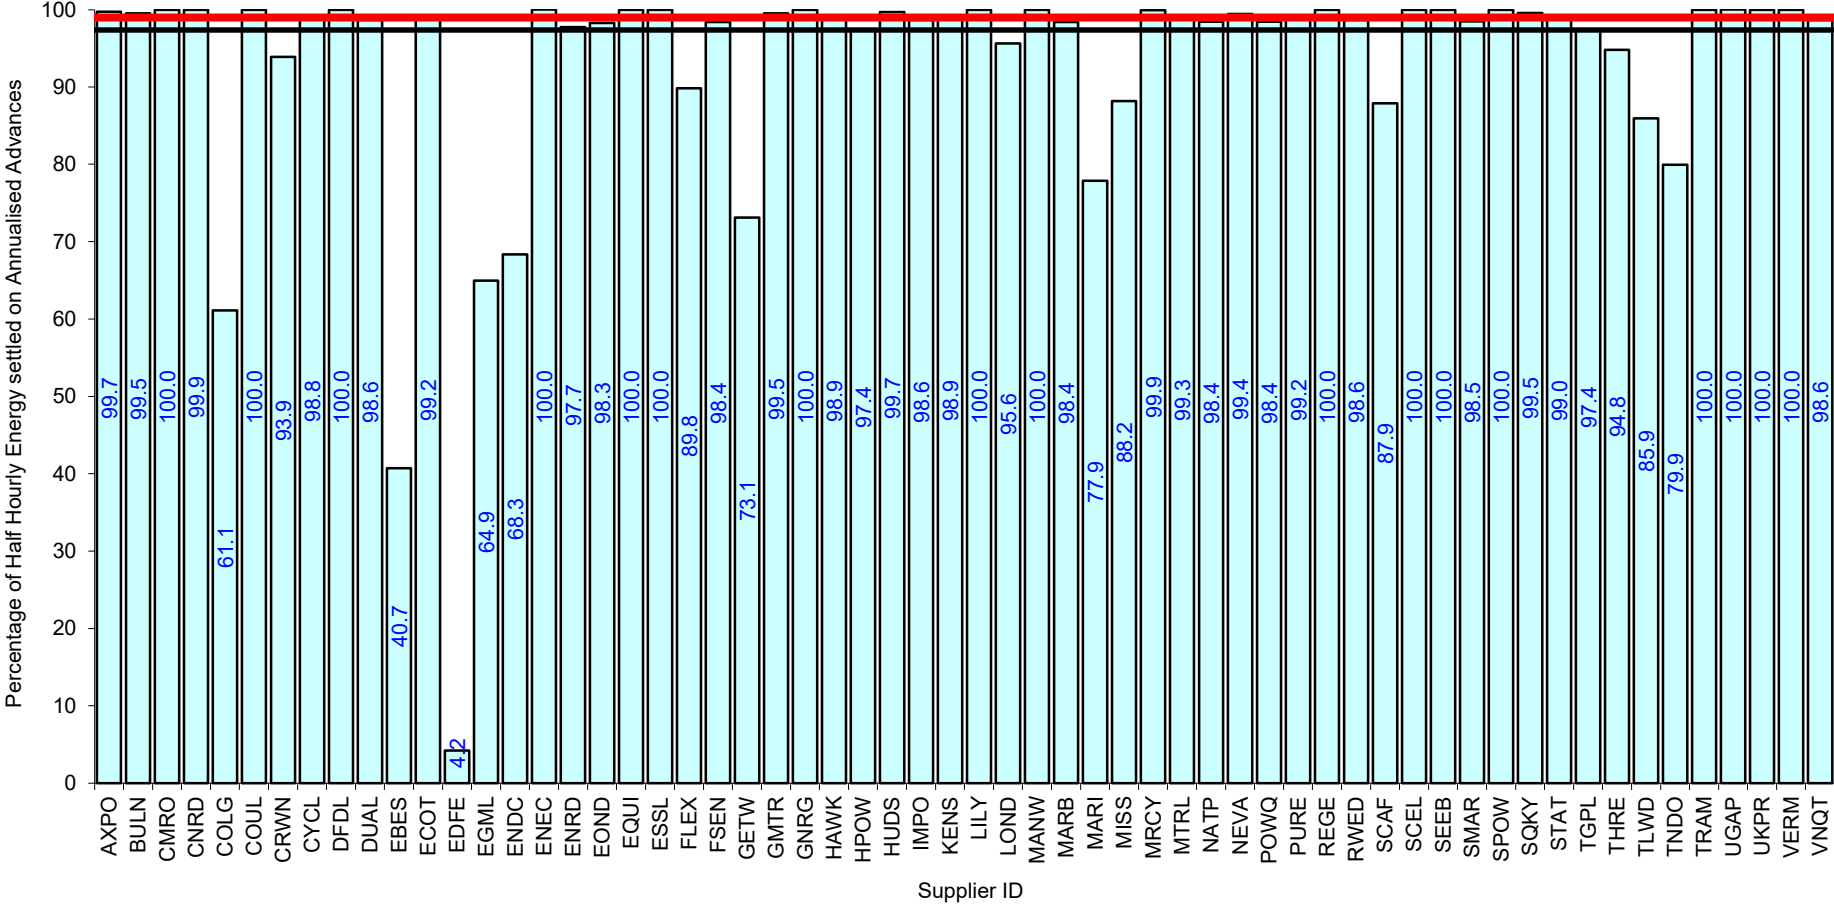

Supplier Performance
 GSP Group Average (97.75%)
 Industry Standard (99%)

Supplier Performance
 — GSP Group Average (97.39%)
— Industry Standard (99%)

Supplier Performance
 GSP Group Average (98.22%)
 Industry Standard (99%)

Supplier Performance
 — GSP Group Average (98.71%)
— Industry Standard (99%)