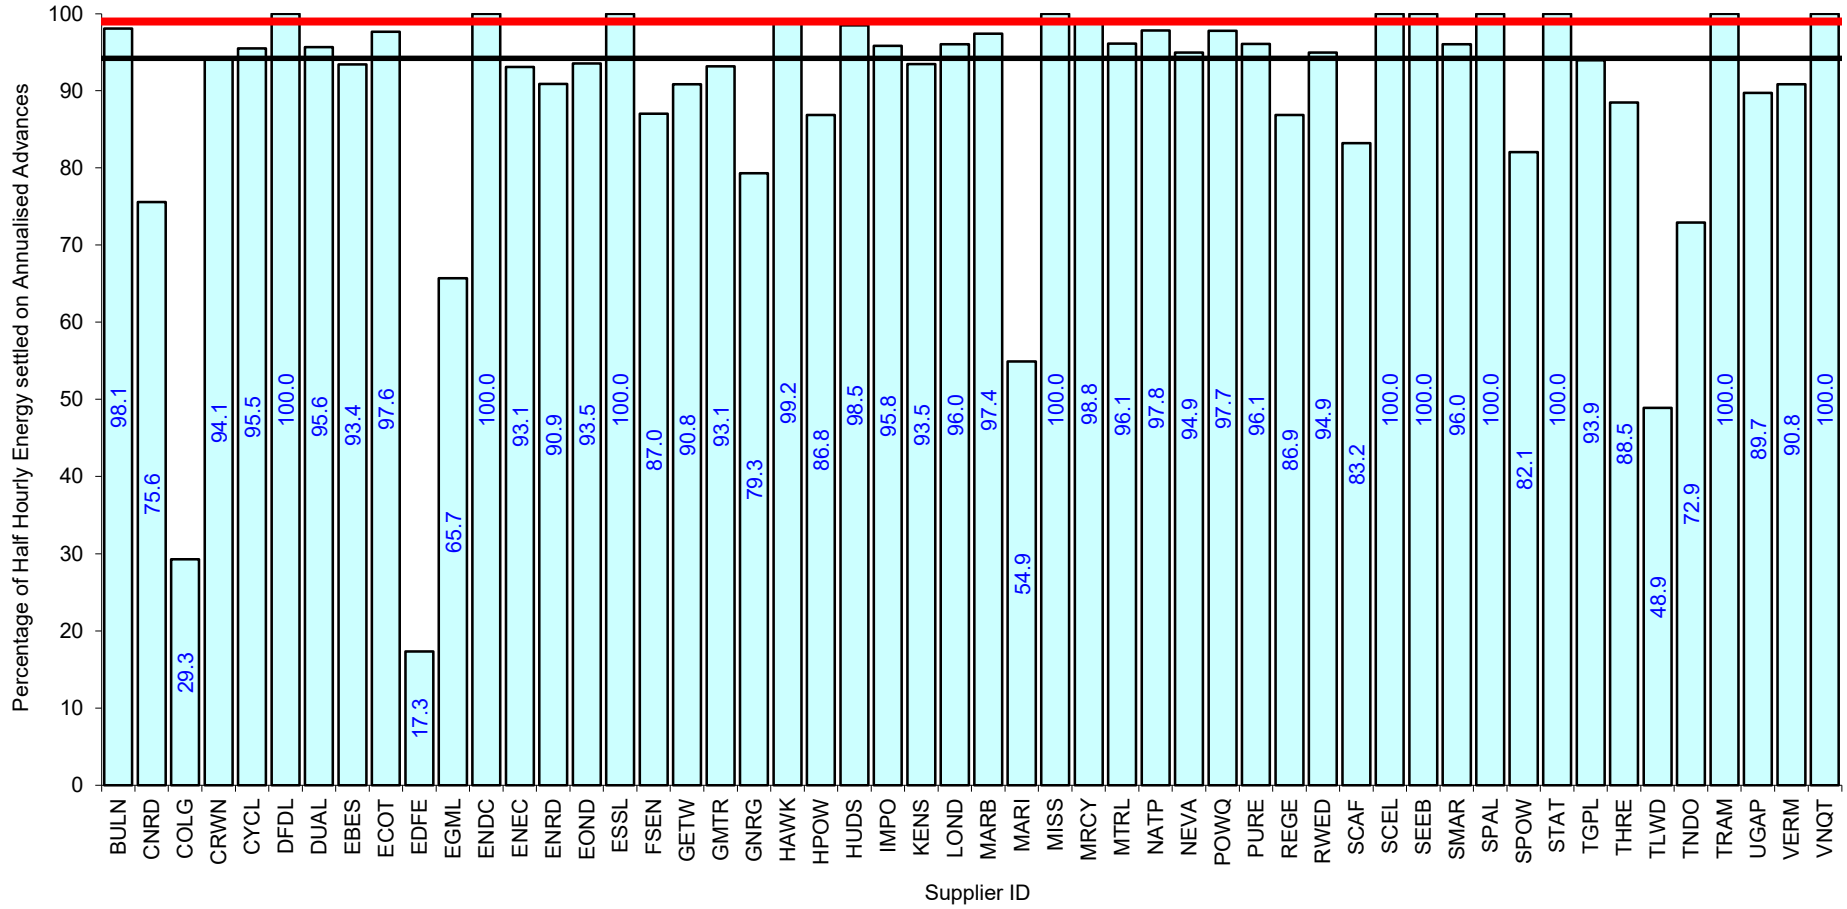

Supplier Performance
 GSP Group Average (97.75%)
 Industry Standard (99%)

Supplier Performance
 — GSP Group Average (97.39%)
— Industry Standard (99%)

Supplier Performance
 GSP Group Average (98.22%)
 Industry Standard (99%)

Supplier Performance
 — GSP Group Average (98.71%)
— Industry Standard (99%)