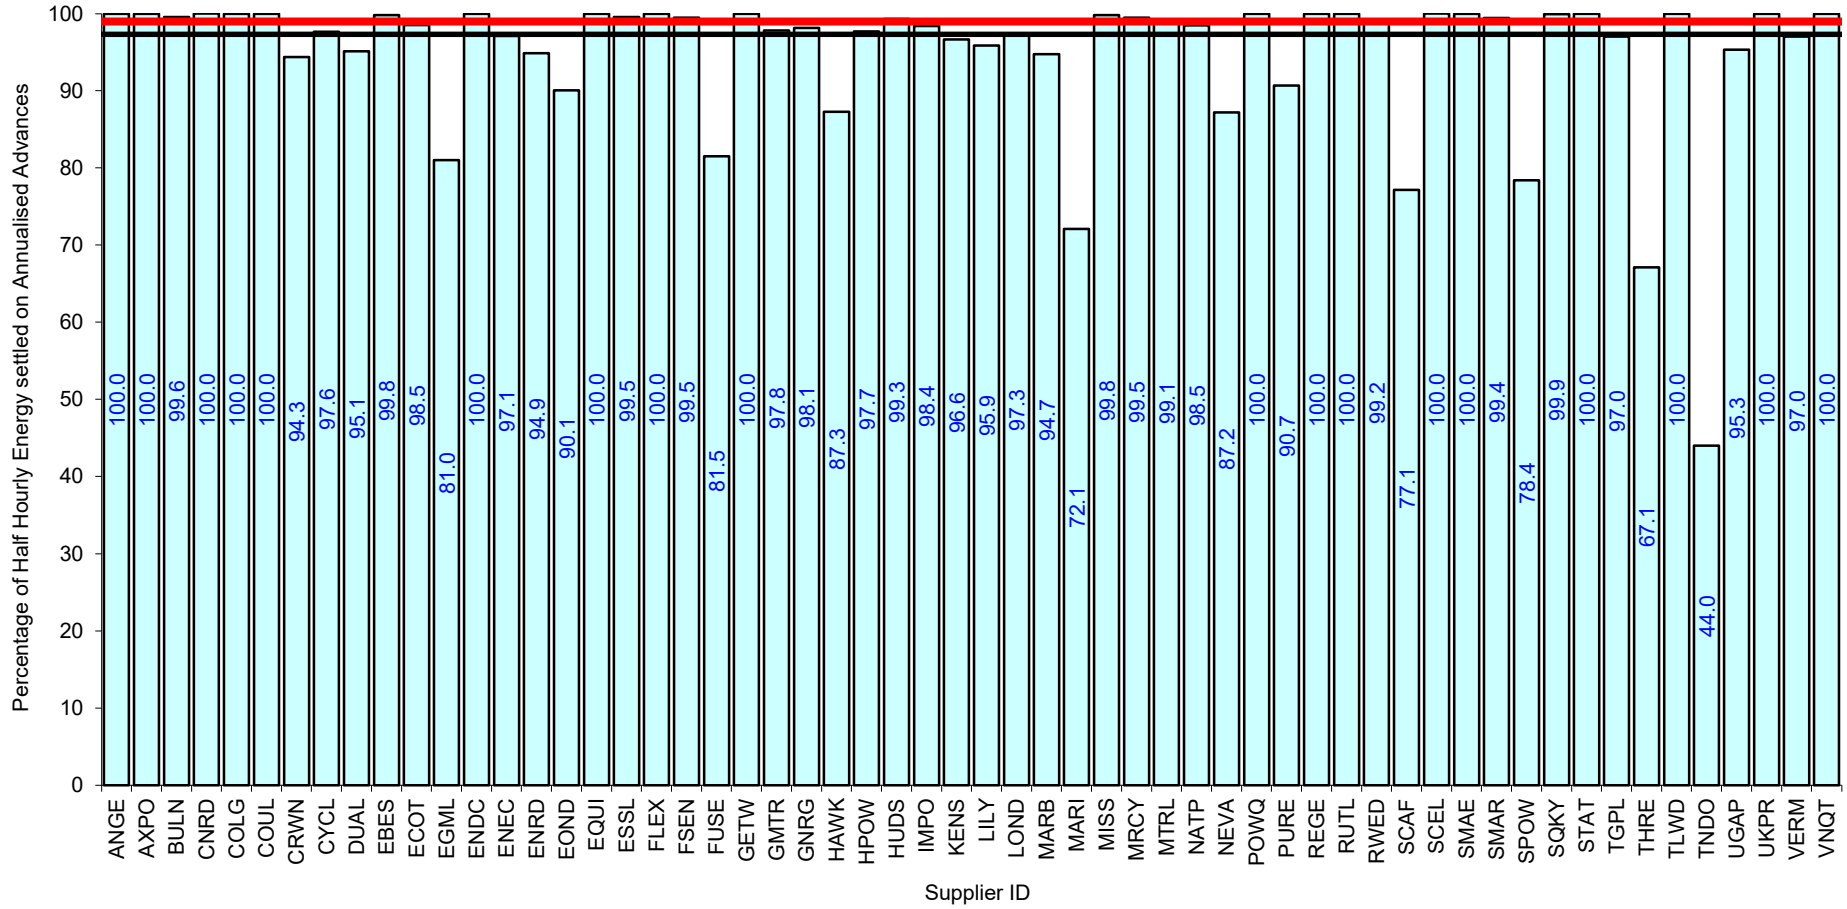

Supplier Performance
 — GSP Group Average (98.39%)
— Industry Standard (99%)

Supplier Performance
 — GSP Group Average (97.32%)
— Industry Standard (99%)

Supplier Performance
 — GSP Group Average (96.38%)
— Industry Standard (99%)