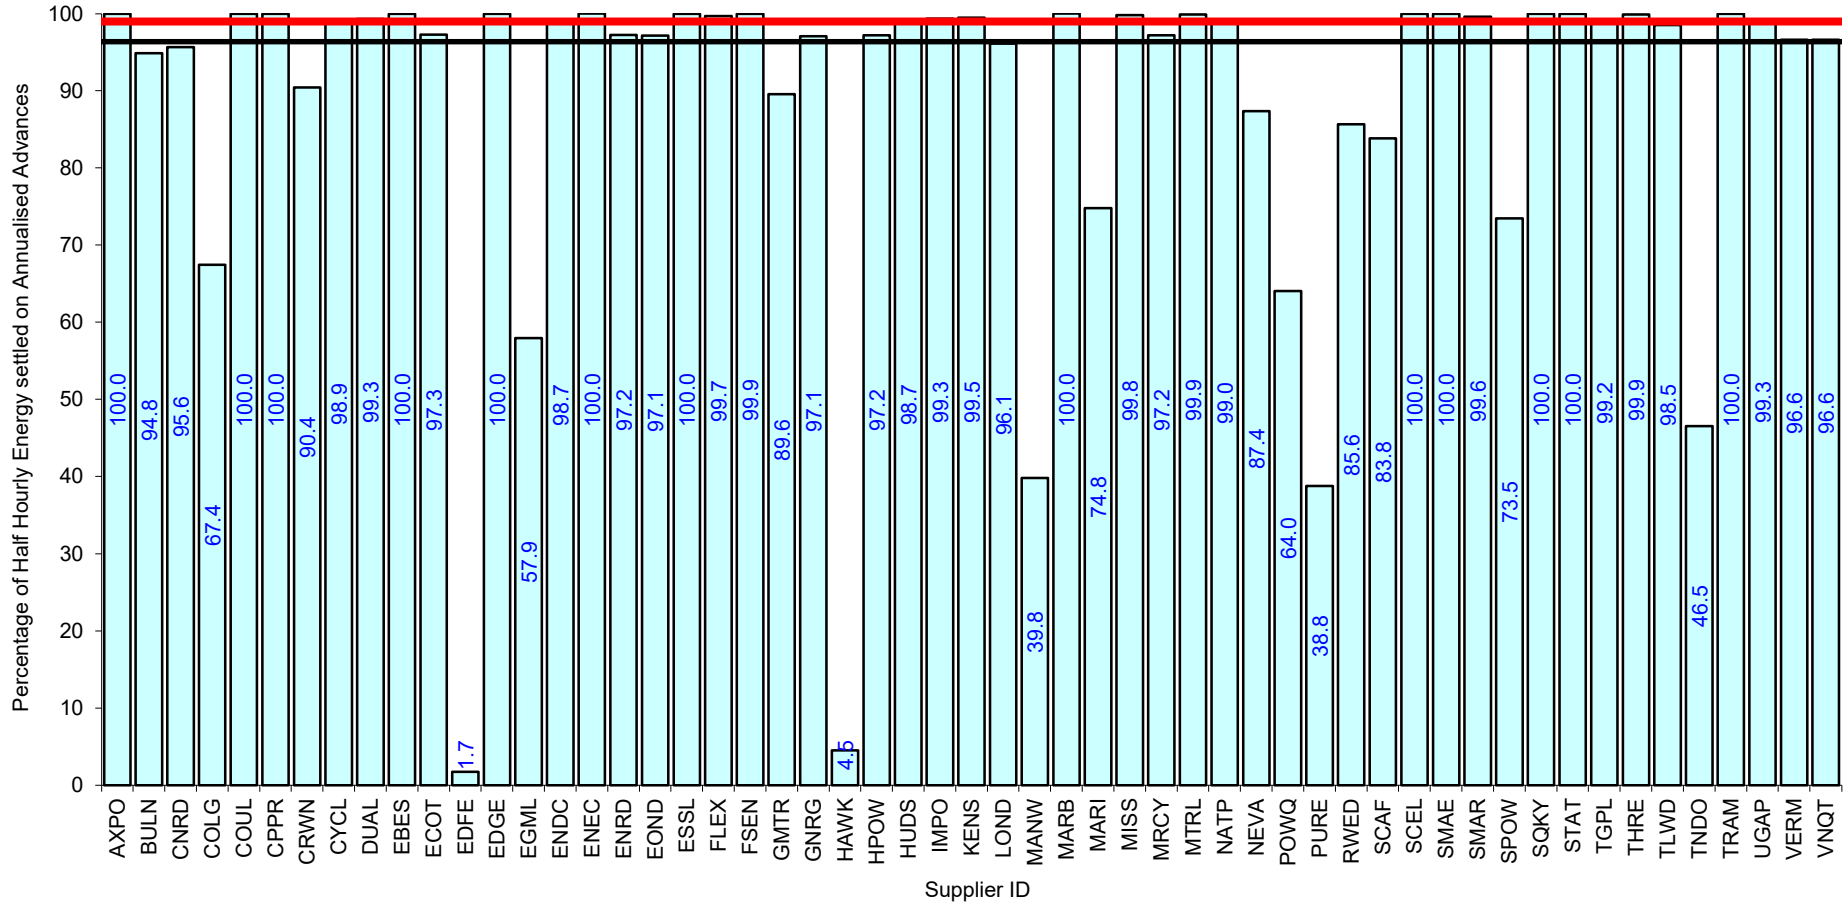

Supplier Performance
 — GSP Group Average (98.39%)
— Industry Standard (99%)

Supplier Performance
 — GSP Group Average (97.32%)
— Industry Standard (99%)

Supplier Performance
 — GSP Group Average (96.38%)
— Industry Standard (99%)