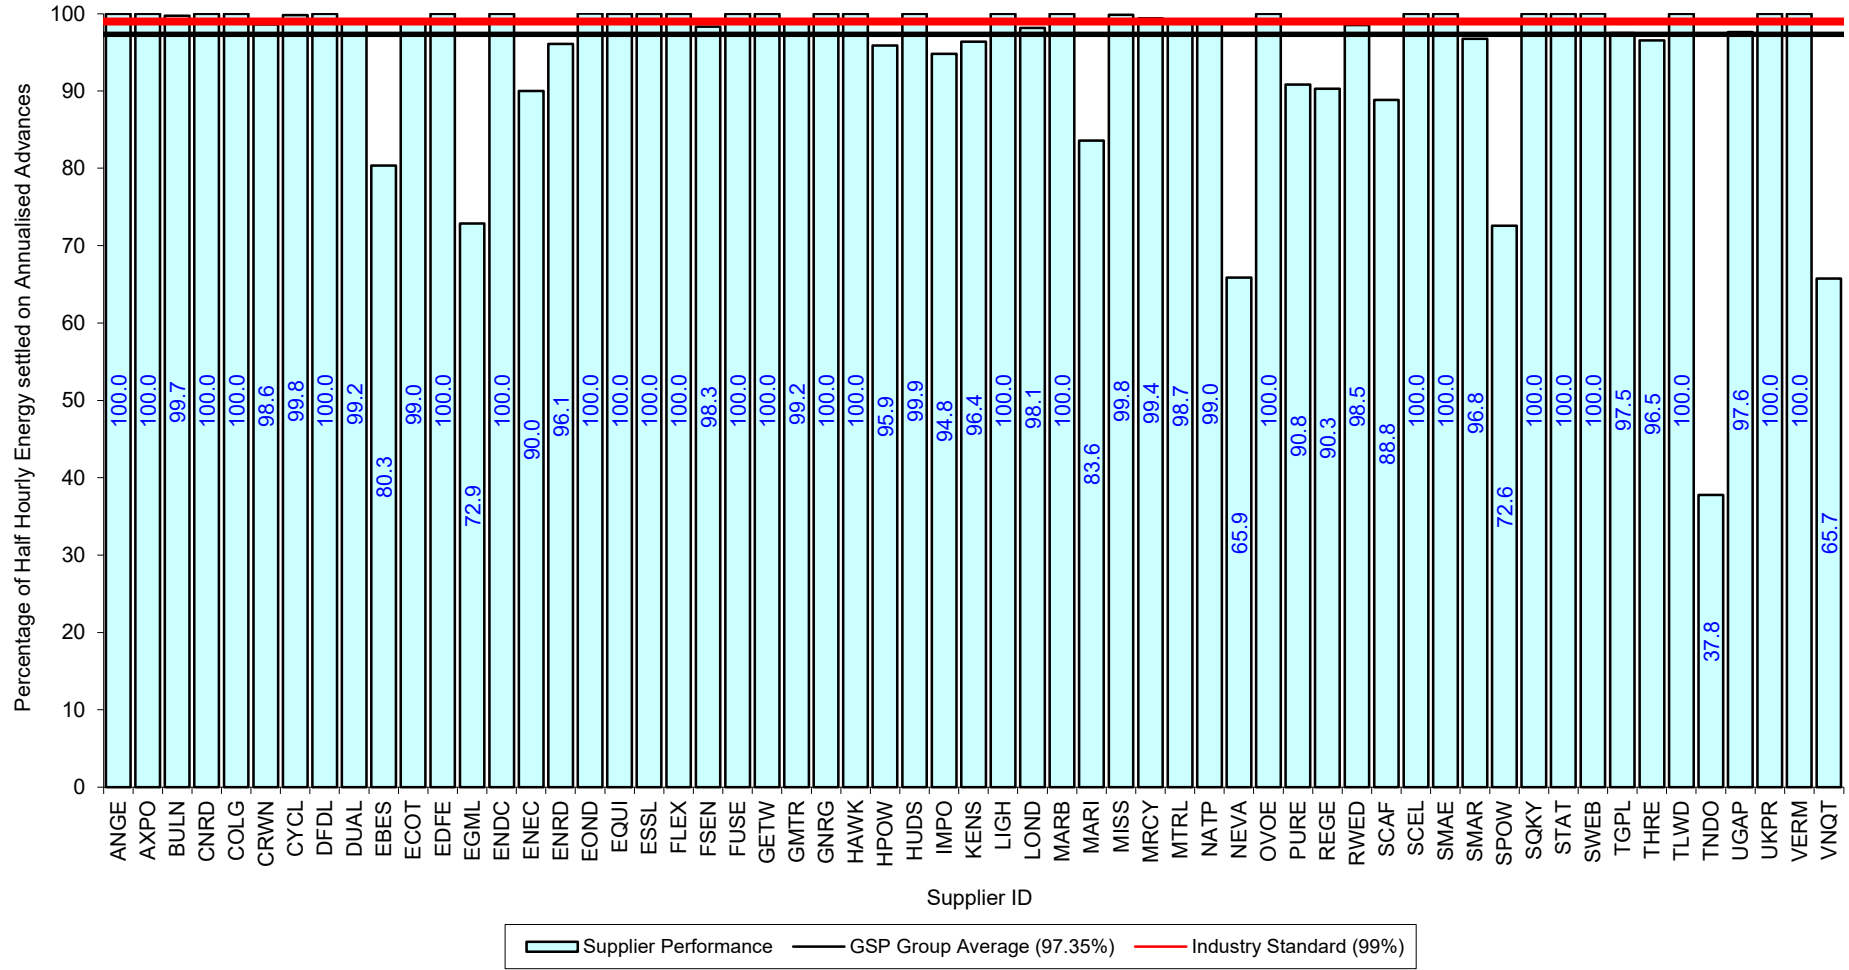

Supplier Performance
 — GSP Group Average (98.39%)
— Industry Standard (99%)

Supplier Performance
 — GSP Group Average (97.32%)
— Industry Standard (99%)

Supplier Performance
 — GSP Group Average (96.38%)
— Industry Standard (99%)