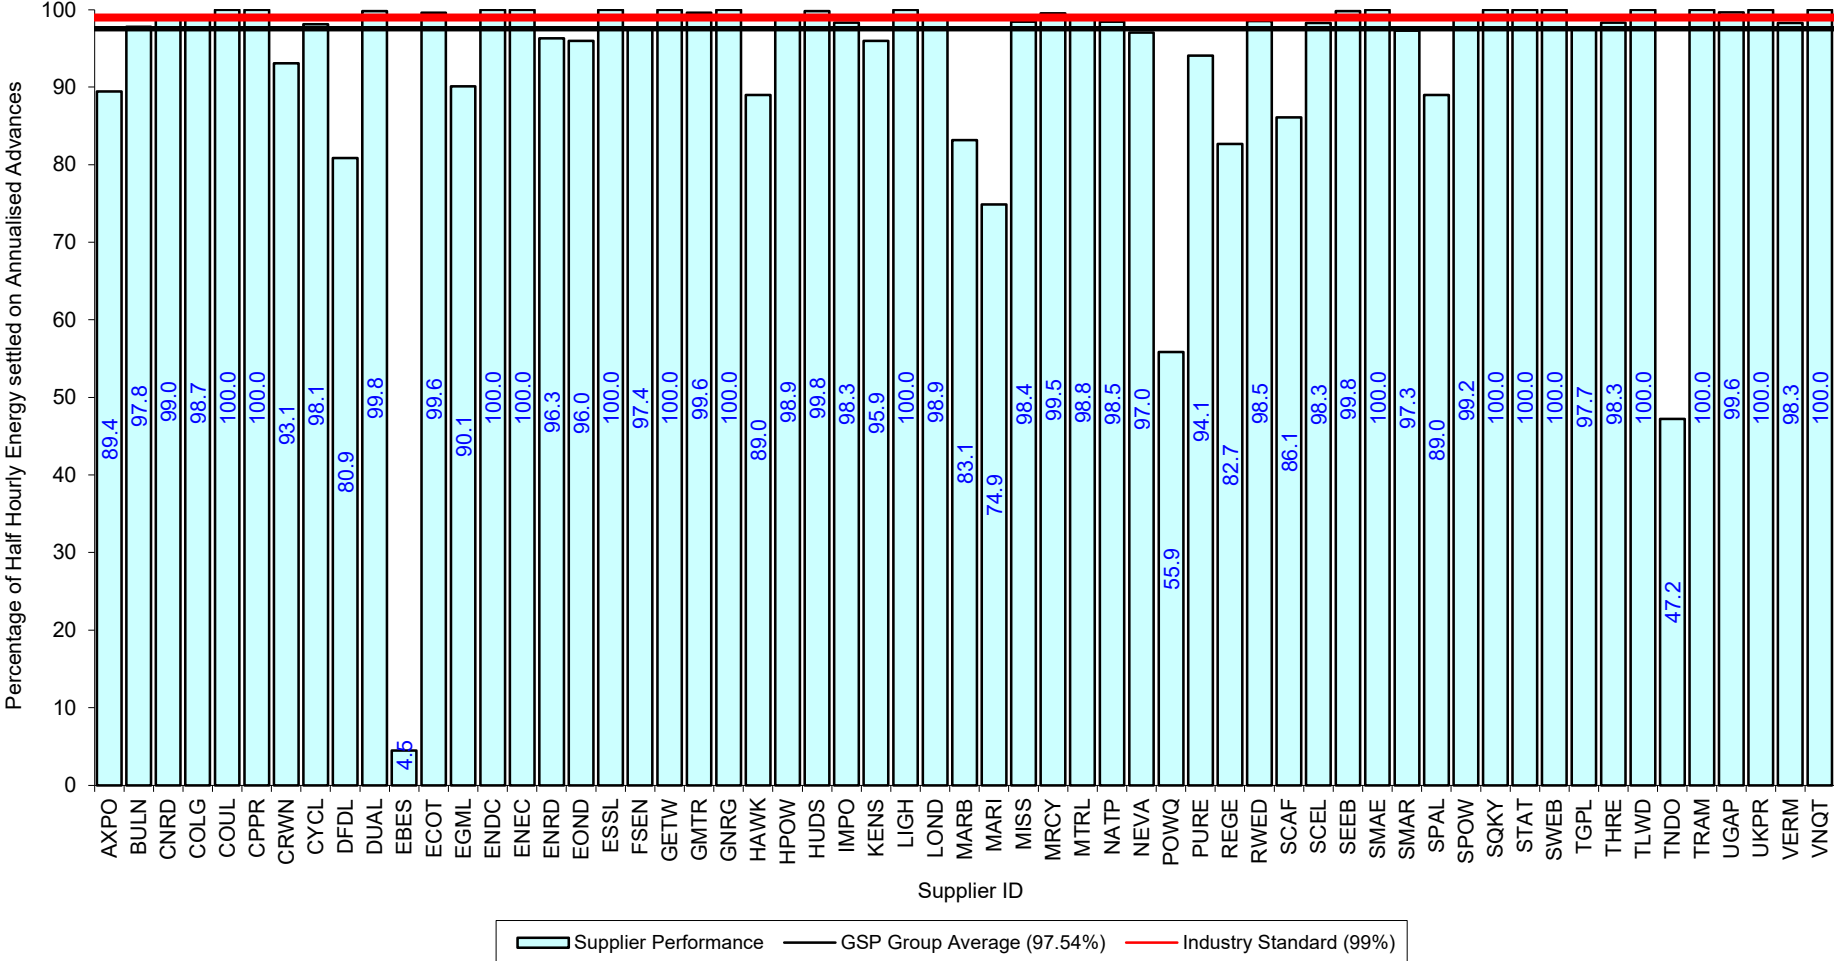

Supplier Performance
 — GSP Group Average (98.39%)
— Industry Standard (99%)

Supplier Performance
 — GSP Group Average (97.32%)
— Industry Standard (99%)

Supplier Performance
 — GSP Group Average (96.38%)
— Industry Standard (99%)