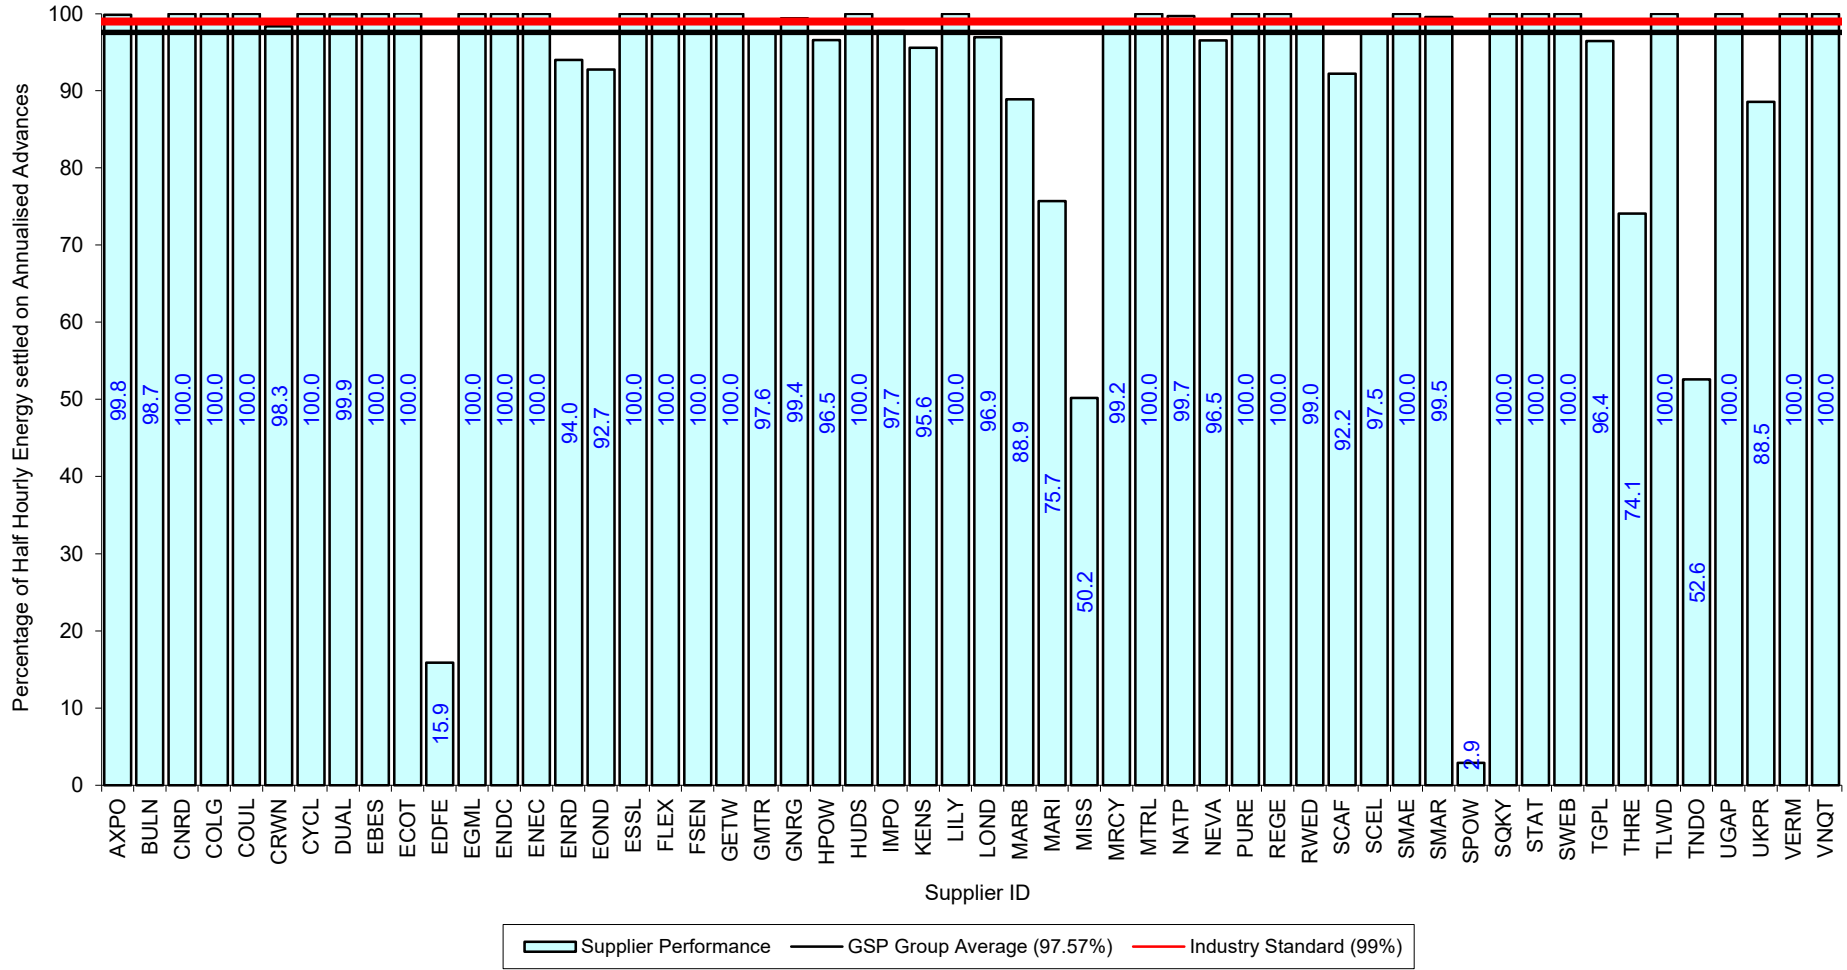

Supplier Performance
 — GSP Group Average (98.39%)
— Industry Standard (99%)

Supplier Performance
 — GSP Group Average (97.32%)
— Industry Standard (99%)

Supplier Performance
 — GSP Group Average (96.38%)
— Industry Standard (99%)