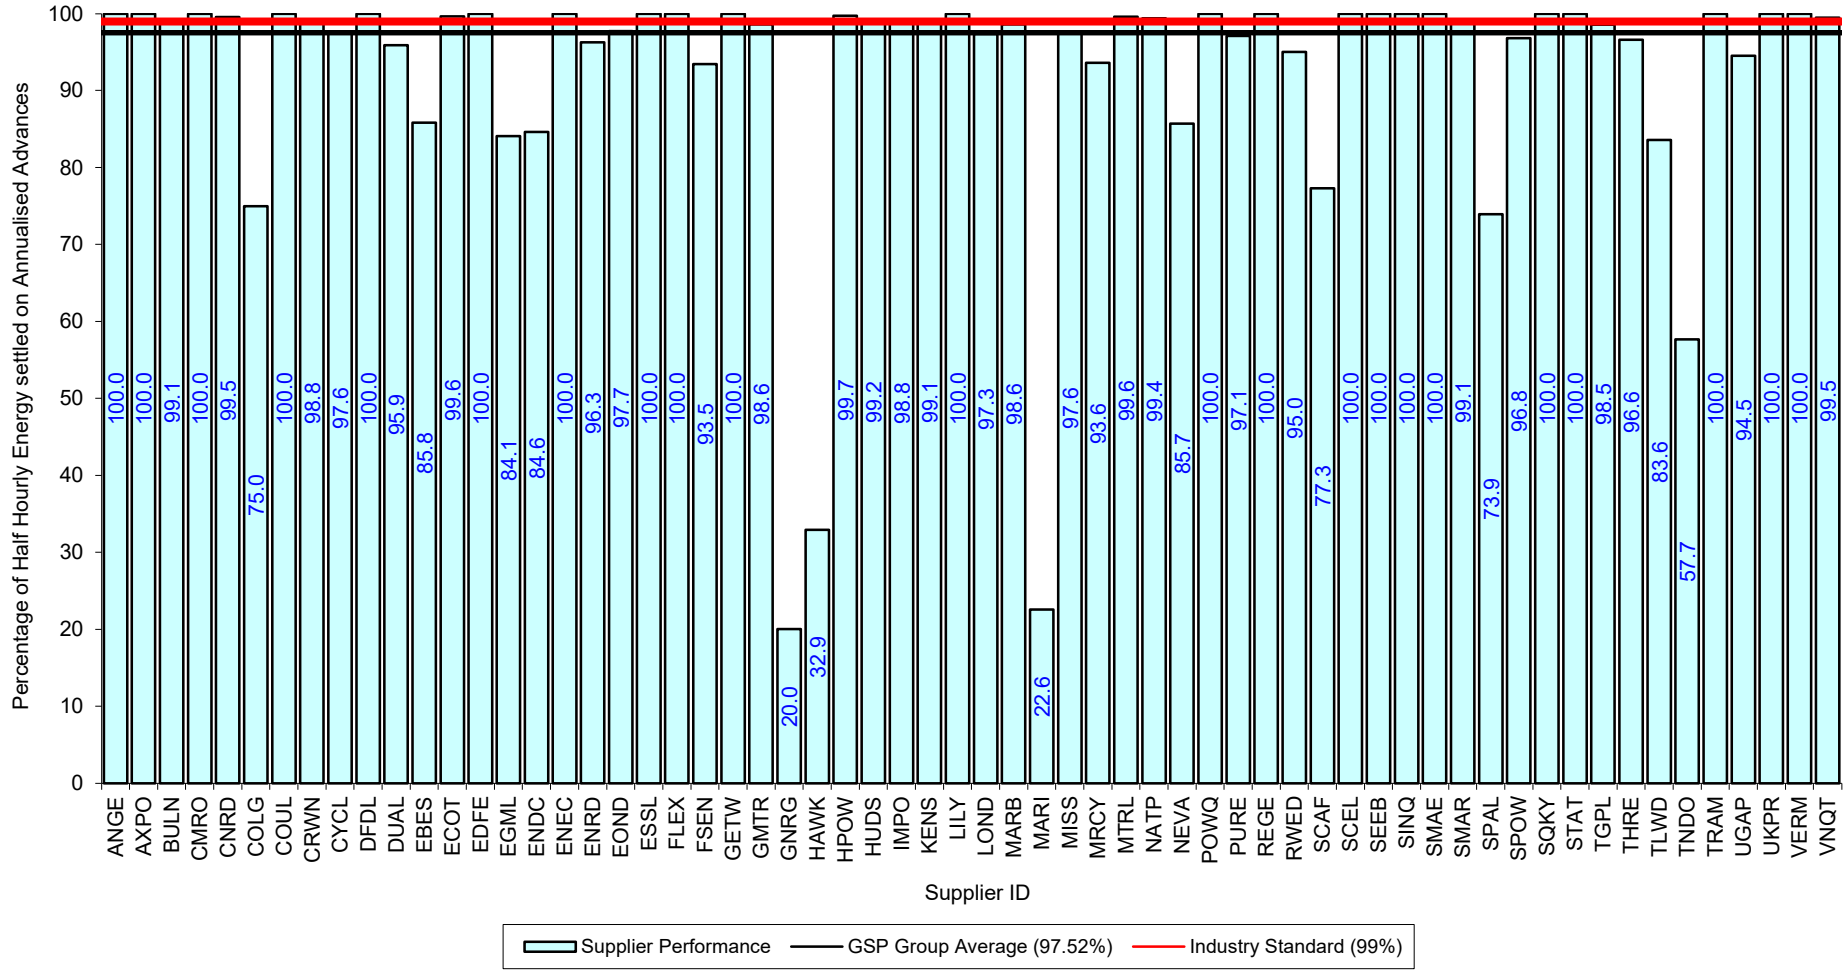

Supplier Performance
 — GSP Group Average (98.39%)
— Industry Standard (99%)

Supplier Performance
 — GSP Group Average (97.32%)
— Industry Standard (99%)

Supplier Performance
 — GSP Group Average (96.38%)
— Industry Standard (99%)