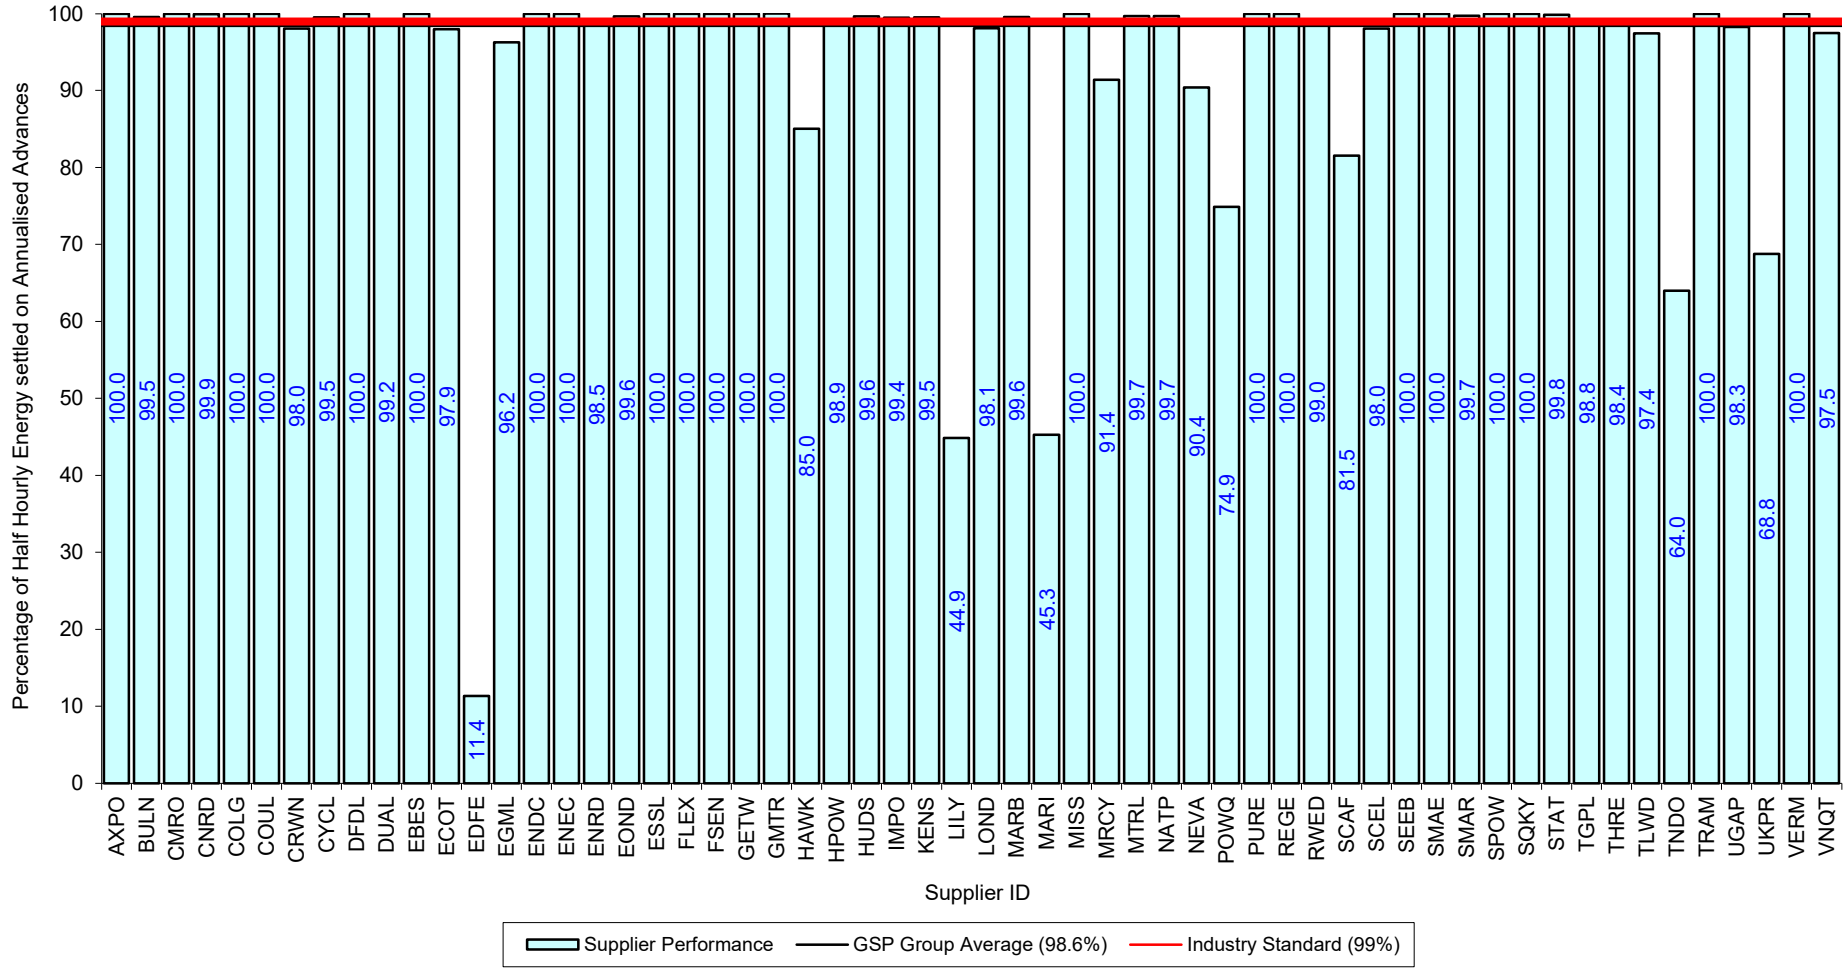

Supplier Performance
 — GSP Group Average (98.39%)
— Industry Standard (99%)

Supplier Performance
 — GSP Group Average (97.32%)
— Industry Standard (99%)

Supplier Performance
 — GSP Group Average (96.38%)
— Industry Standard (99%)