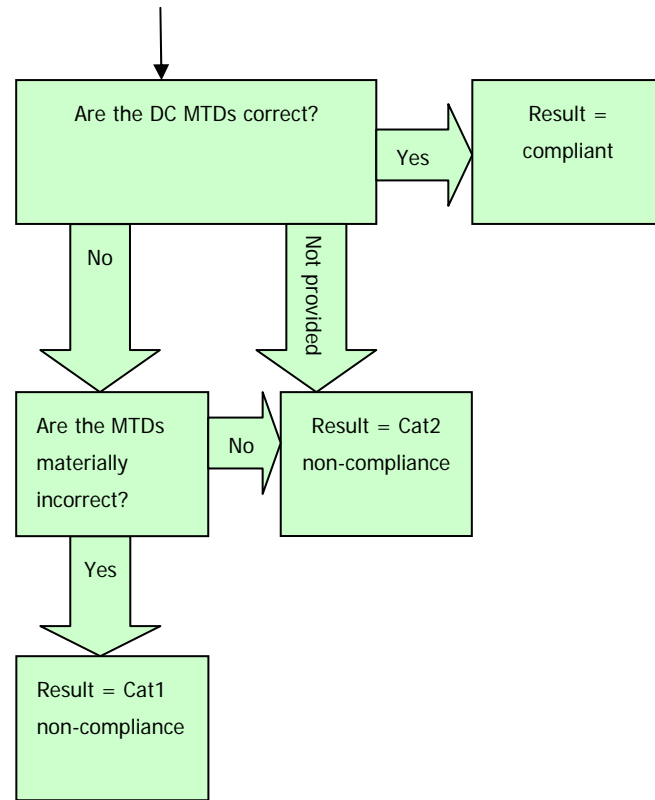

Process for the request and provision of MTDs – SVA Metering Systems Only

No Meter exchange

Meter exchange