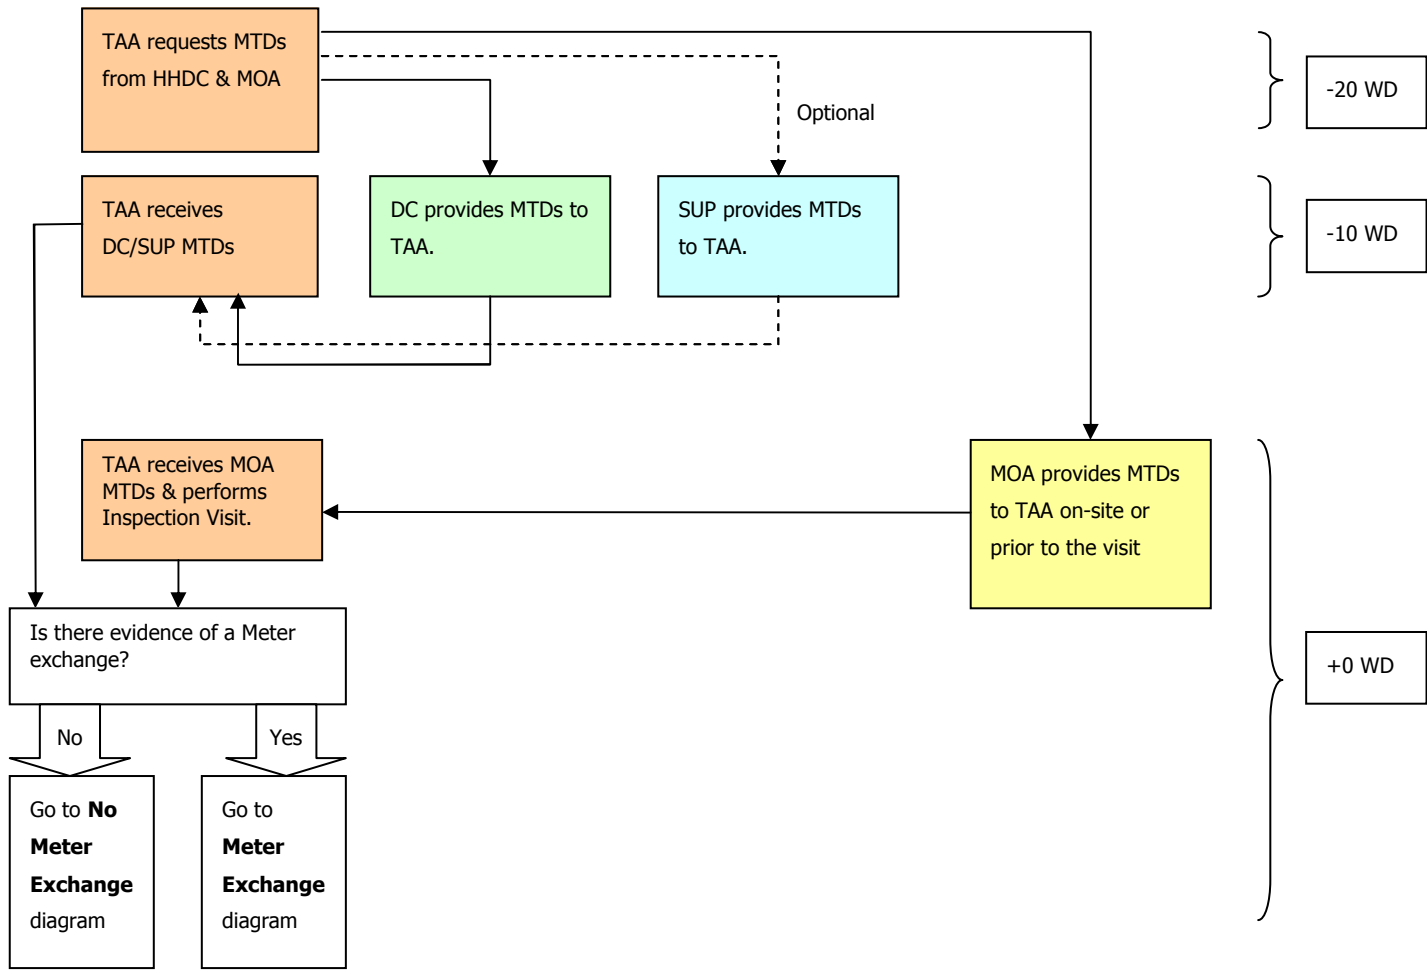

Process for the request and provision of MTDs – SVA Metering Systems Only

No Meter exchange

Meter exchange