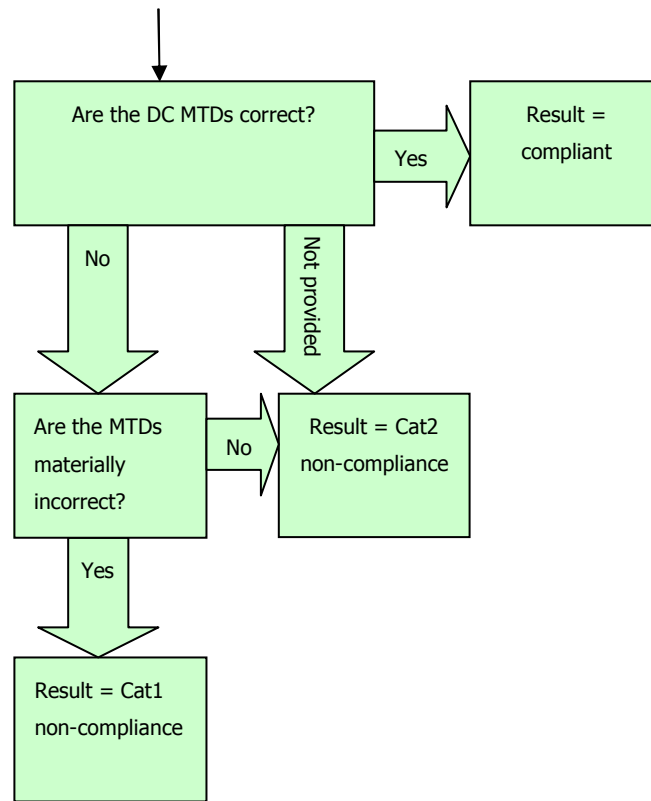

Process for the request and provision of MTDs – SVA Metering Systems Only

No Meter exchange

Meter exchange