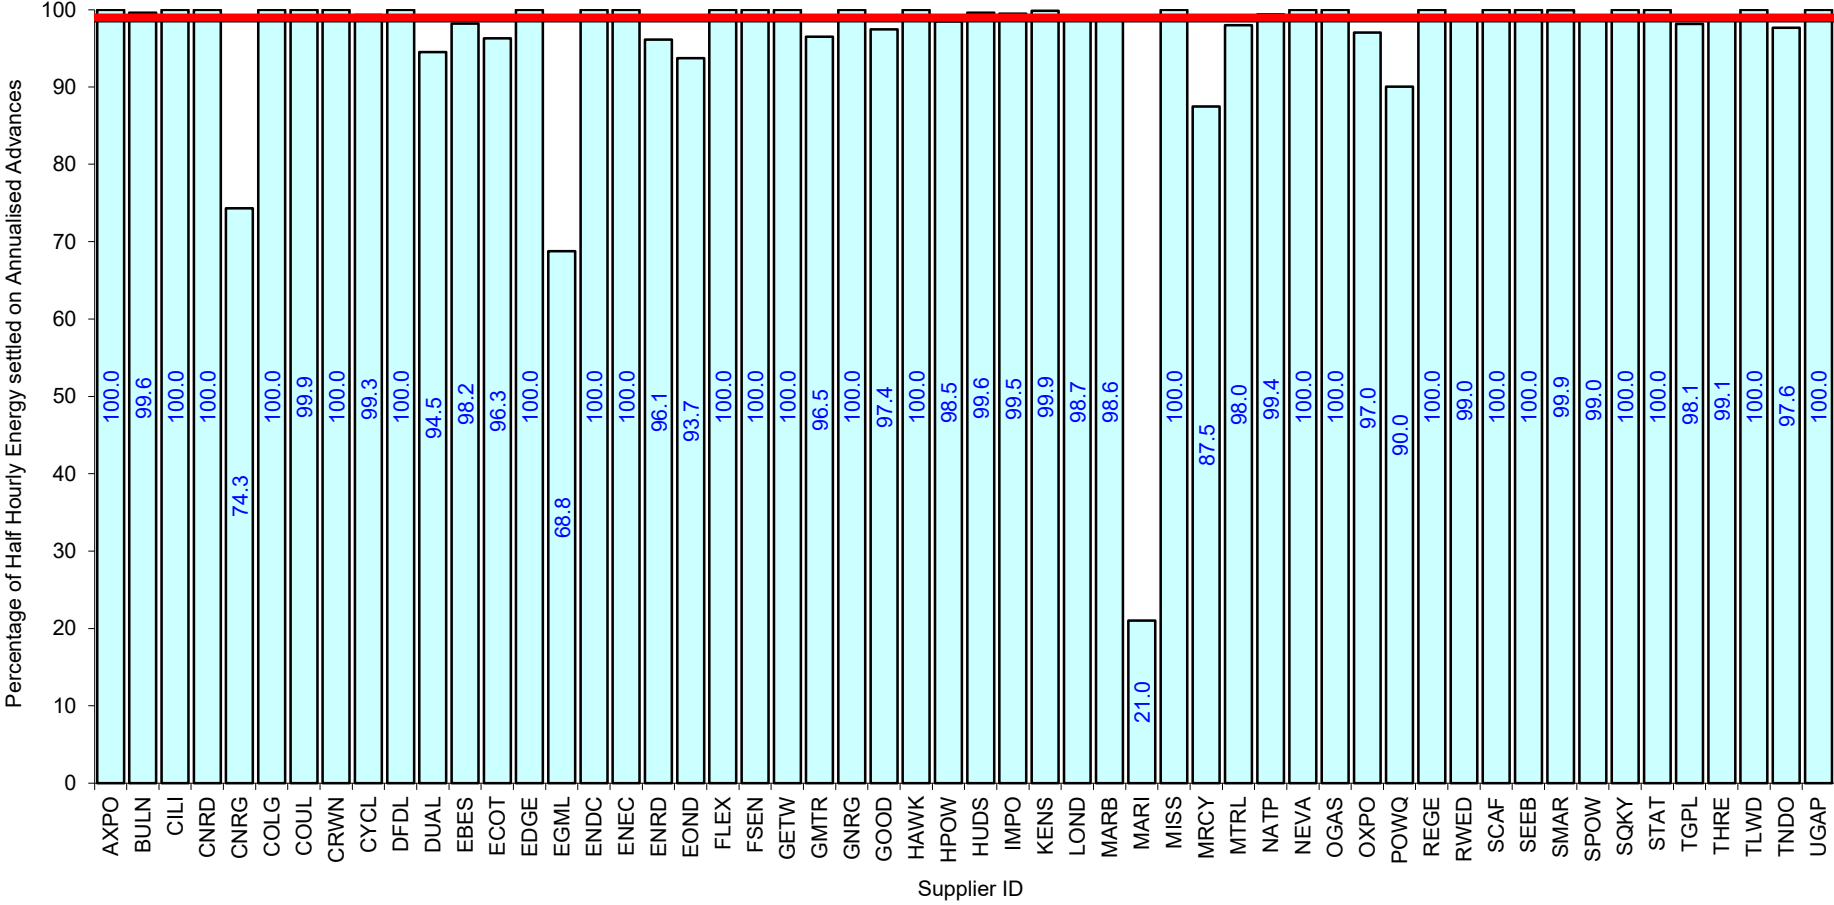

Supplier Performance
 — GSP Group Average (97.7%)
 — Industry Standard (99%)

Supplier Performance
 GSP Group Average (98.7%)
 Industry Standard (99%)

Supplier Performance | GSP Group Average (97.41%) | Industry Standard (99%)