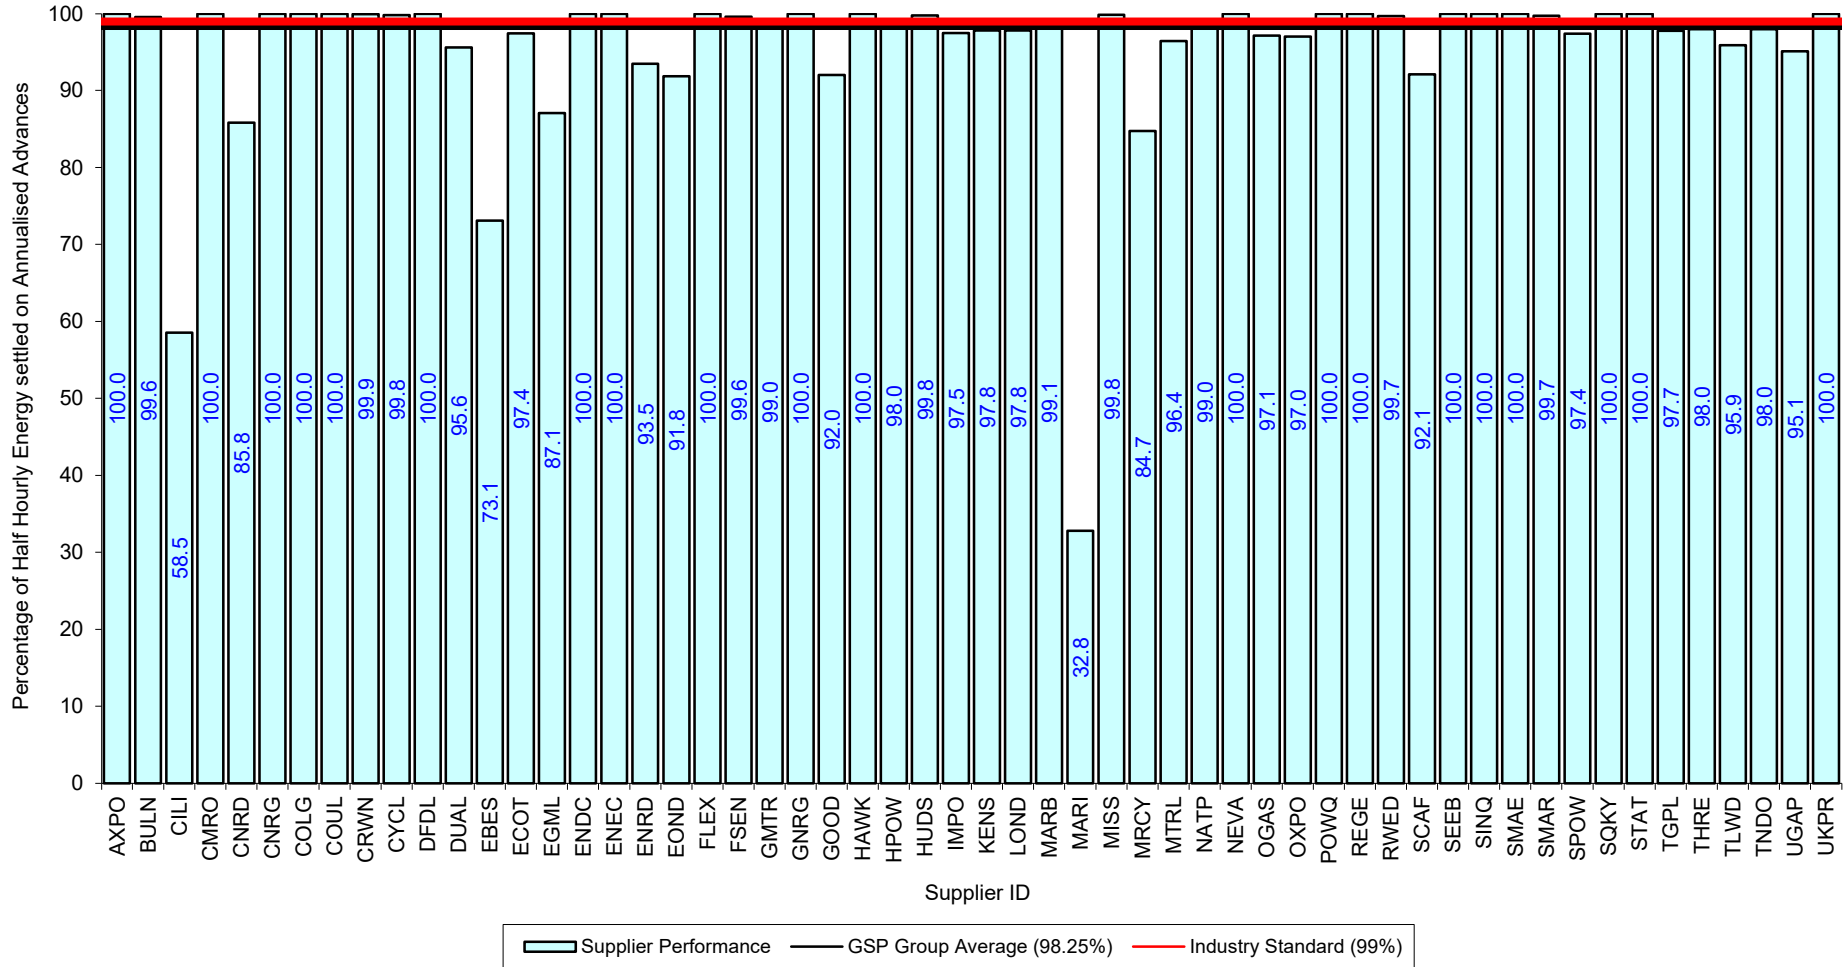

Supplier Performance
 — GSP Group Average (97.7%)
 — Industry Standard (99%)

Supplier Performance
 GSP Group Average (98.7%)
 Industry Standard (99%)

Supplier Performance | GSP Group Average (97.41%) | Industry Standard (99%)