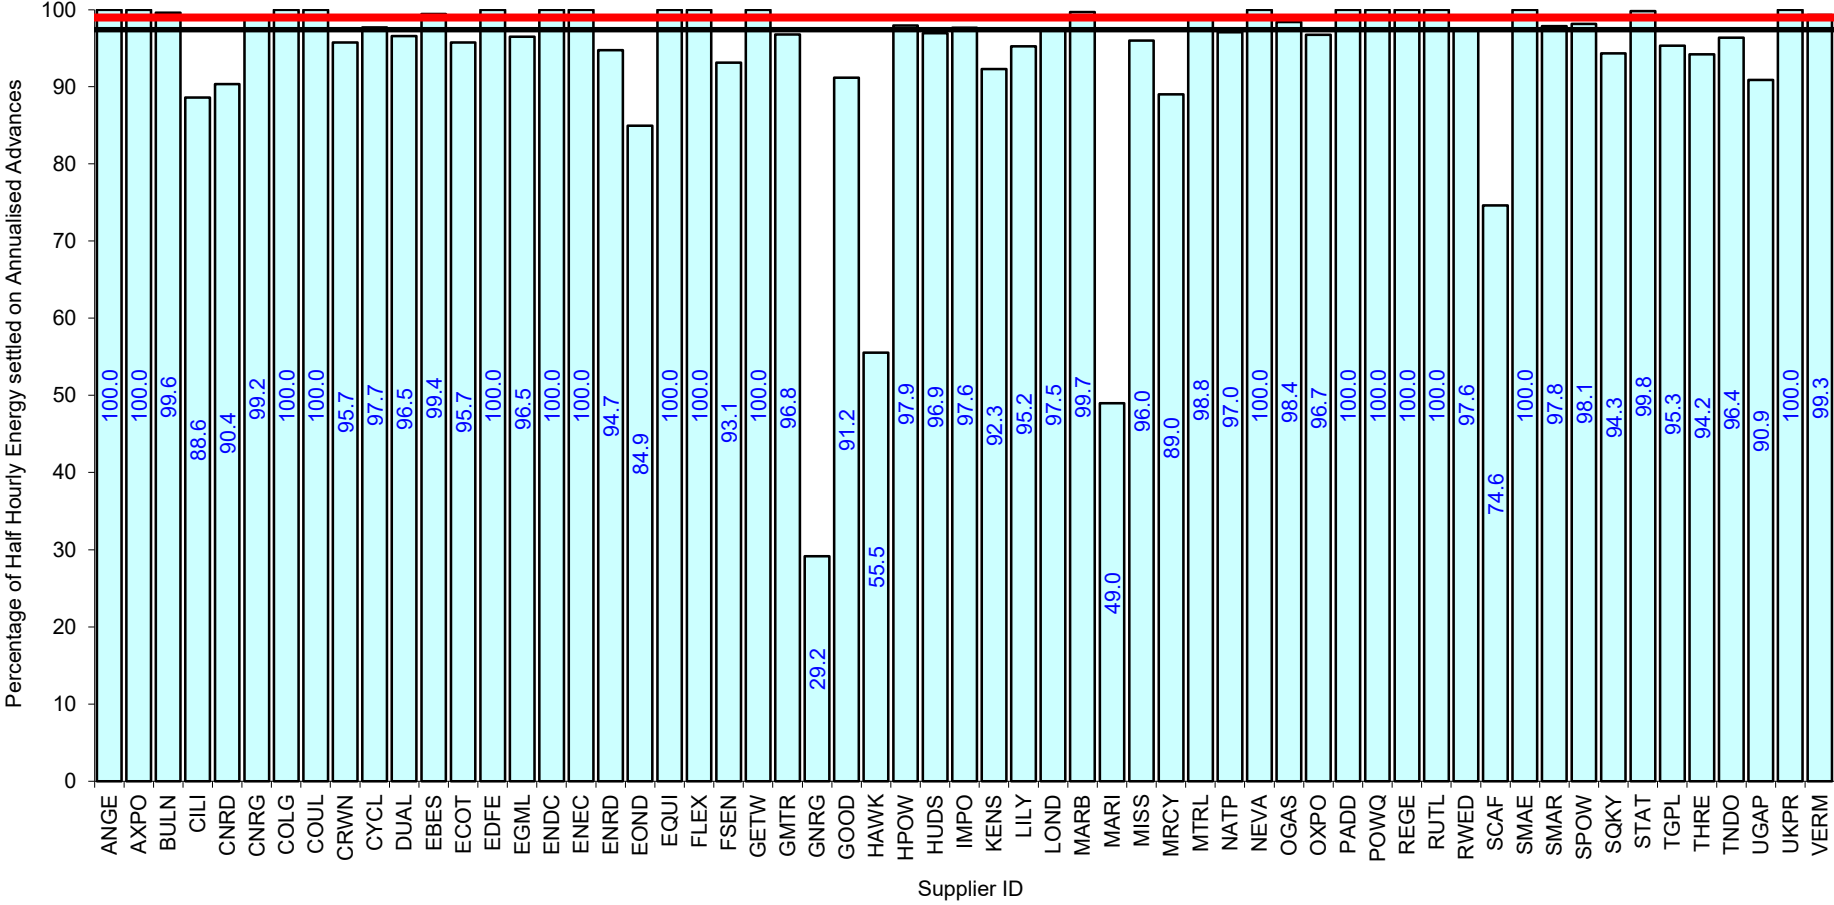

Supplier Performance
 — GSP Group Average (97.7%)
 — Industry Standard (99%)

Supplier Performance
 GSP Group Average (98.7%)
 Industry Standard (99%)

Supplier Performance | GSP Group Average (97.41%) | Industry Standard (99%)