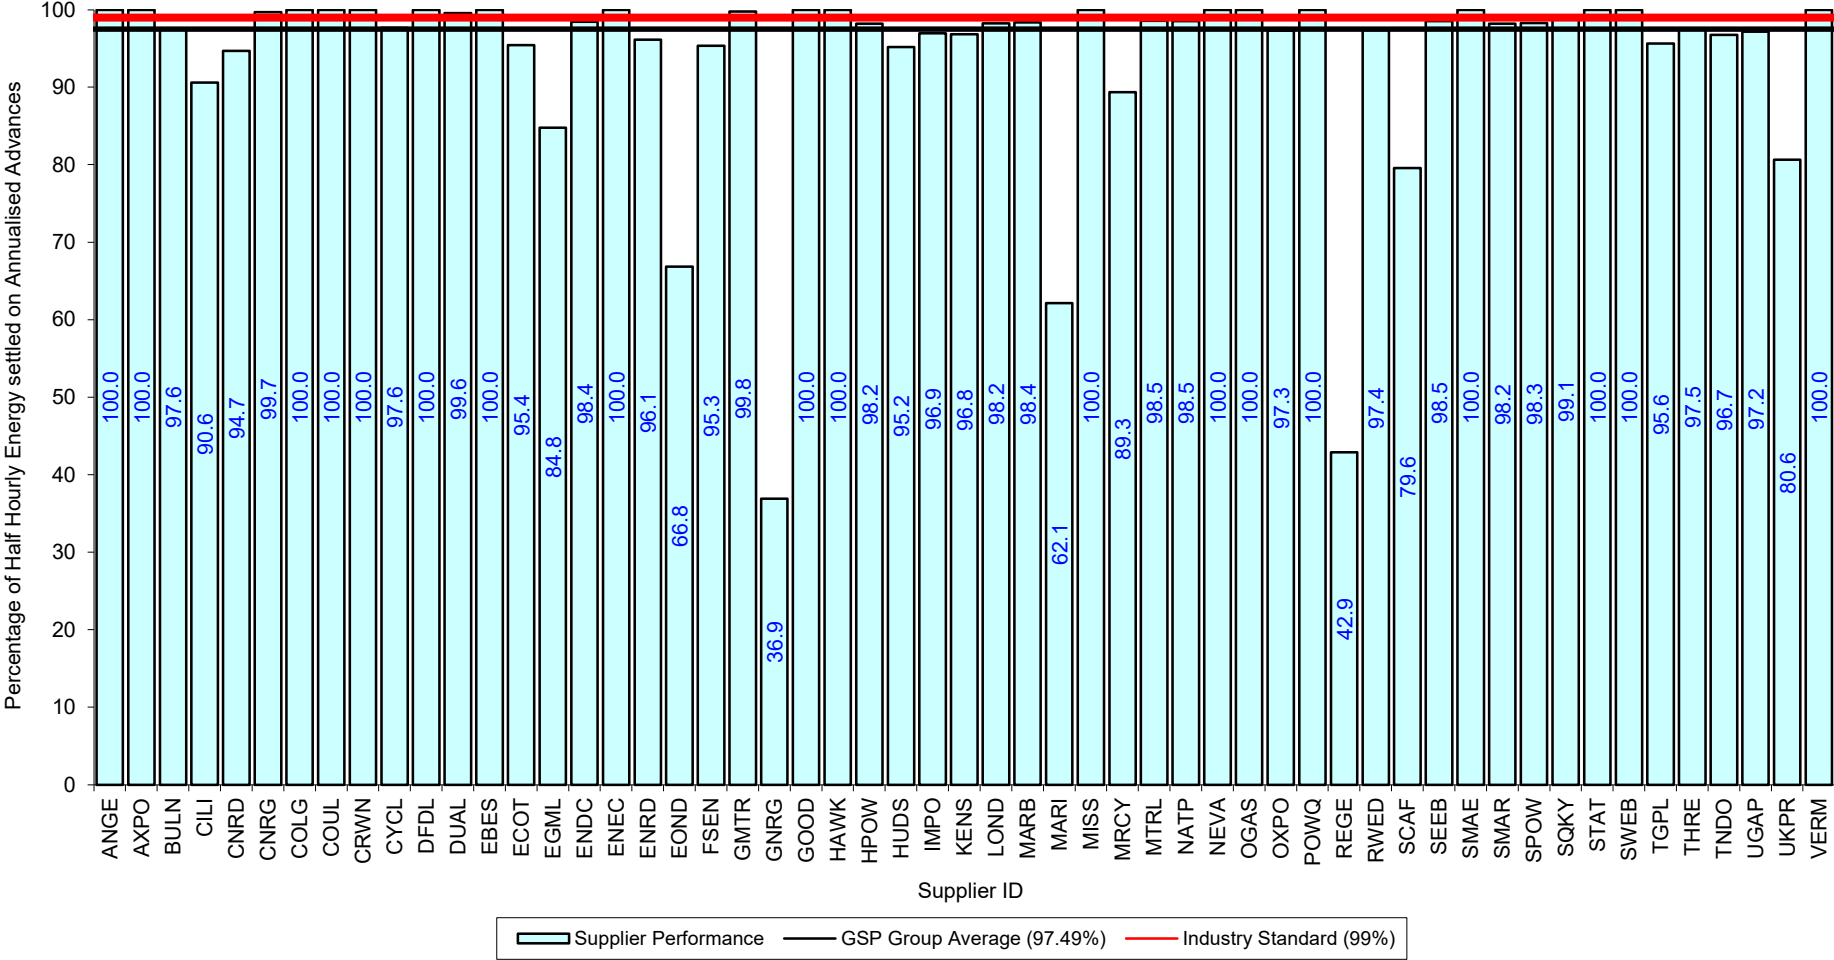

Supplier Performance

 — GSP Group Average (97.66%)

 — Industry Standard (99%)

Supplier Performance
 GSP Group Average (98.65%)
 Industry Standard (99%)

Supplier Performance
 GSP Group Average (97.87%)
 Industry Standard (99%)