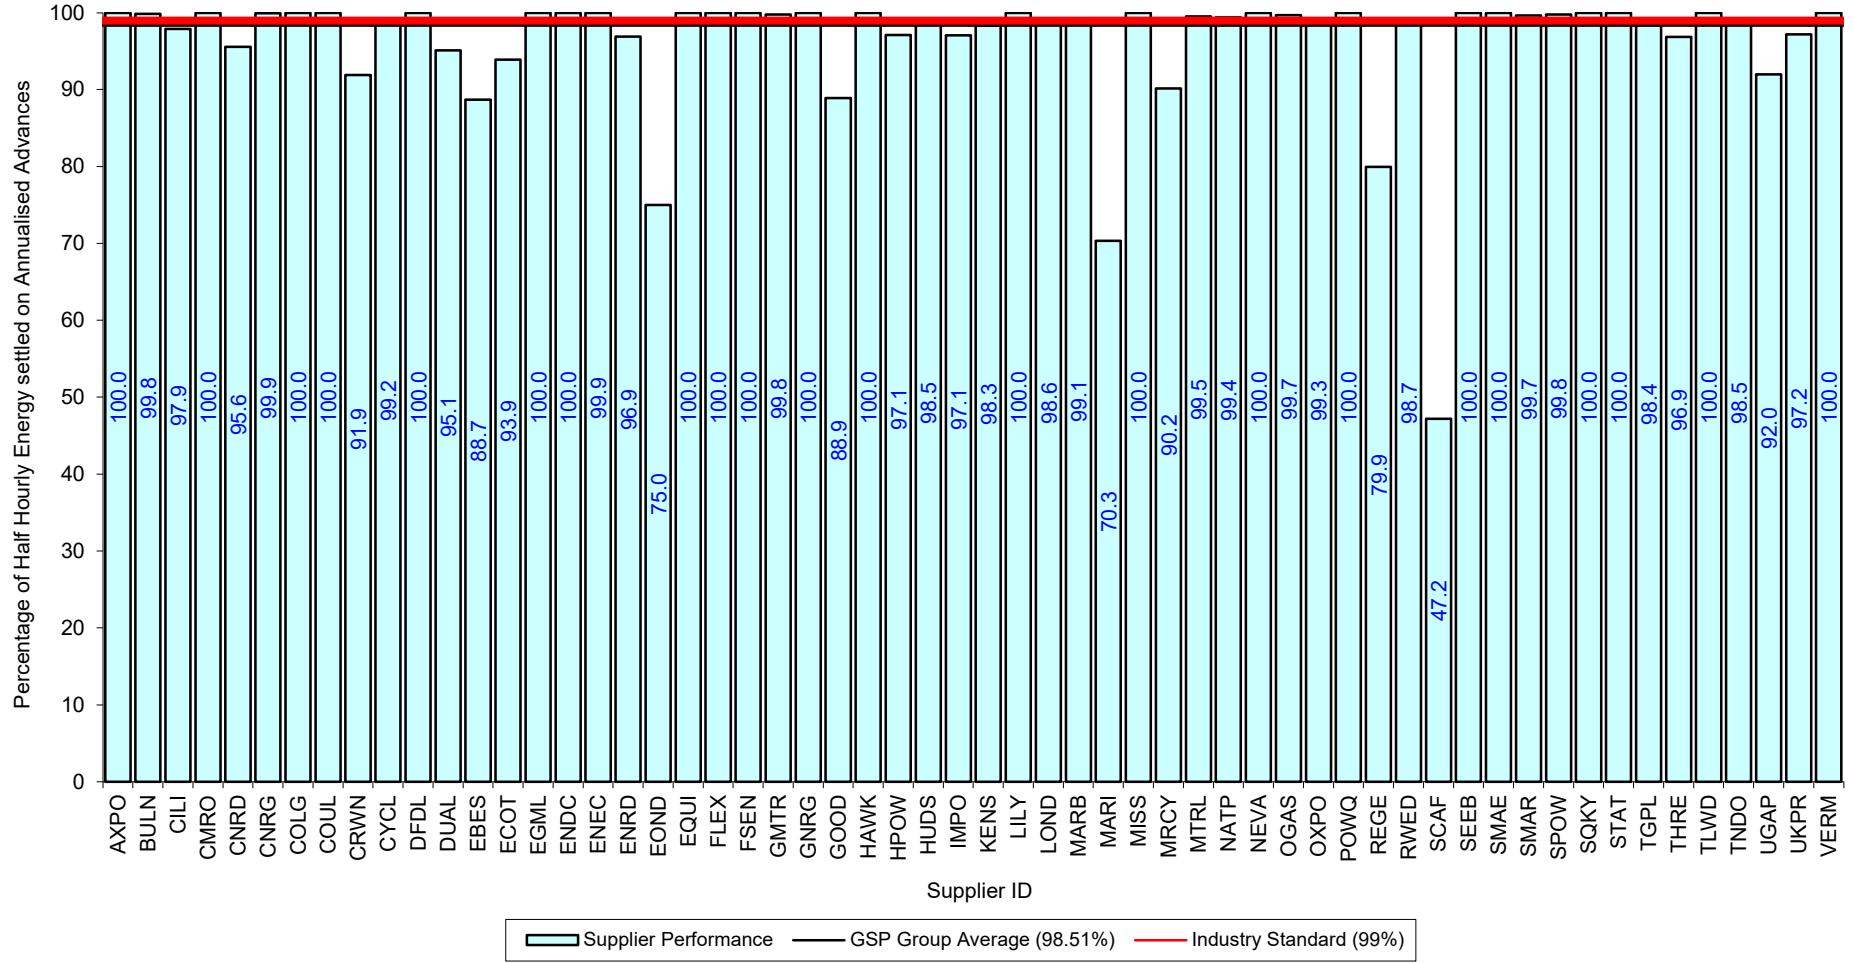

Supplier Performance

 — GSP Group Average (97.66%)

 — Industry Standard (99%)

Supplier Performance
 GSP Group Average (98.65%)
 Industry Standard (99%)

Supplier Performance
 GSP Group Average (97.87%)
 Industry Standard (99%)