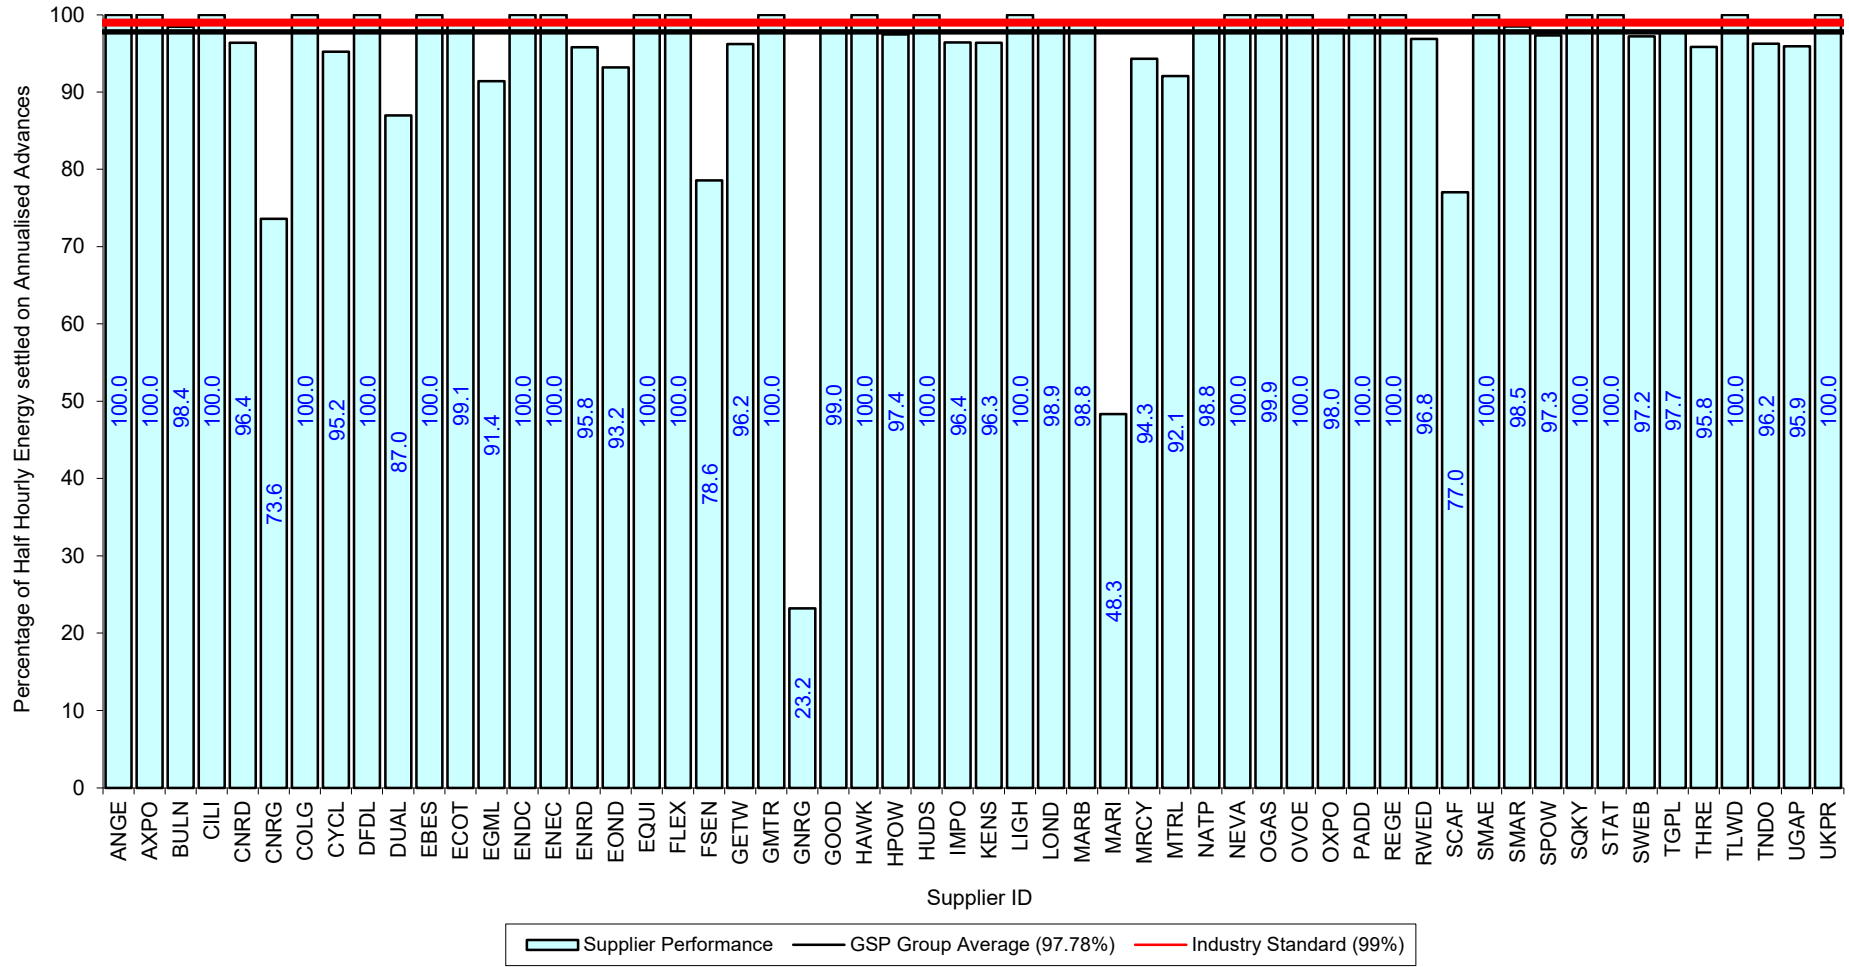

Supplier Performance

 — GSP Group Average (97.66%)

 — Industry Standard (99%)

Supplier Performance
 GSP Group Average (98.65%)
 Industry Standard (99%)

Supplier Performance
 GSP Group Average (97.87%)
 Industry Standard (99%)