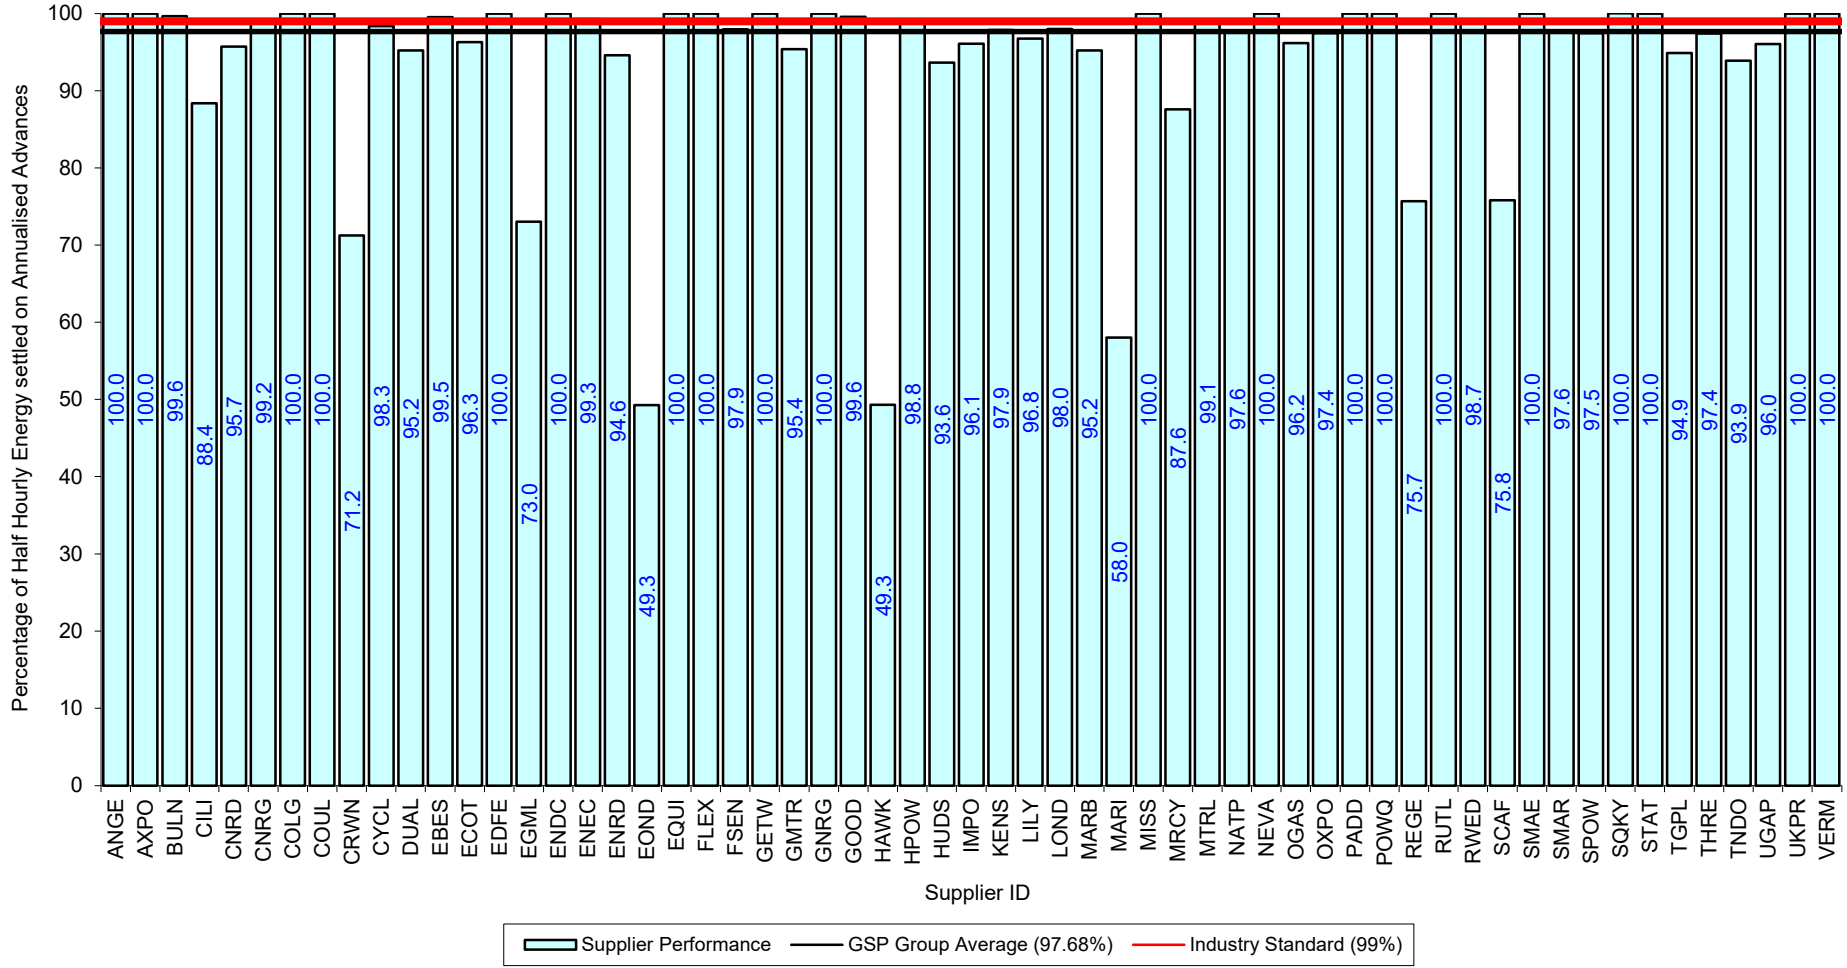

Supplier Performance

 — GSP Group Average (97.66%)

 — Industry Standard (99%)

Supplier Performance
 GSP Group Average (98.65%)
 Industry Standard (99%)

Supplier Performance
 GSP Group Average (97.87%)
 Industry Standard (99%)