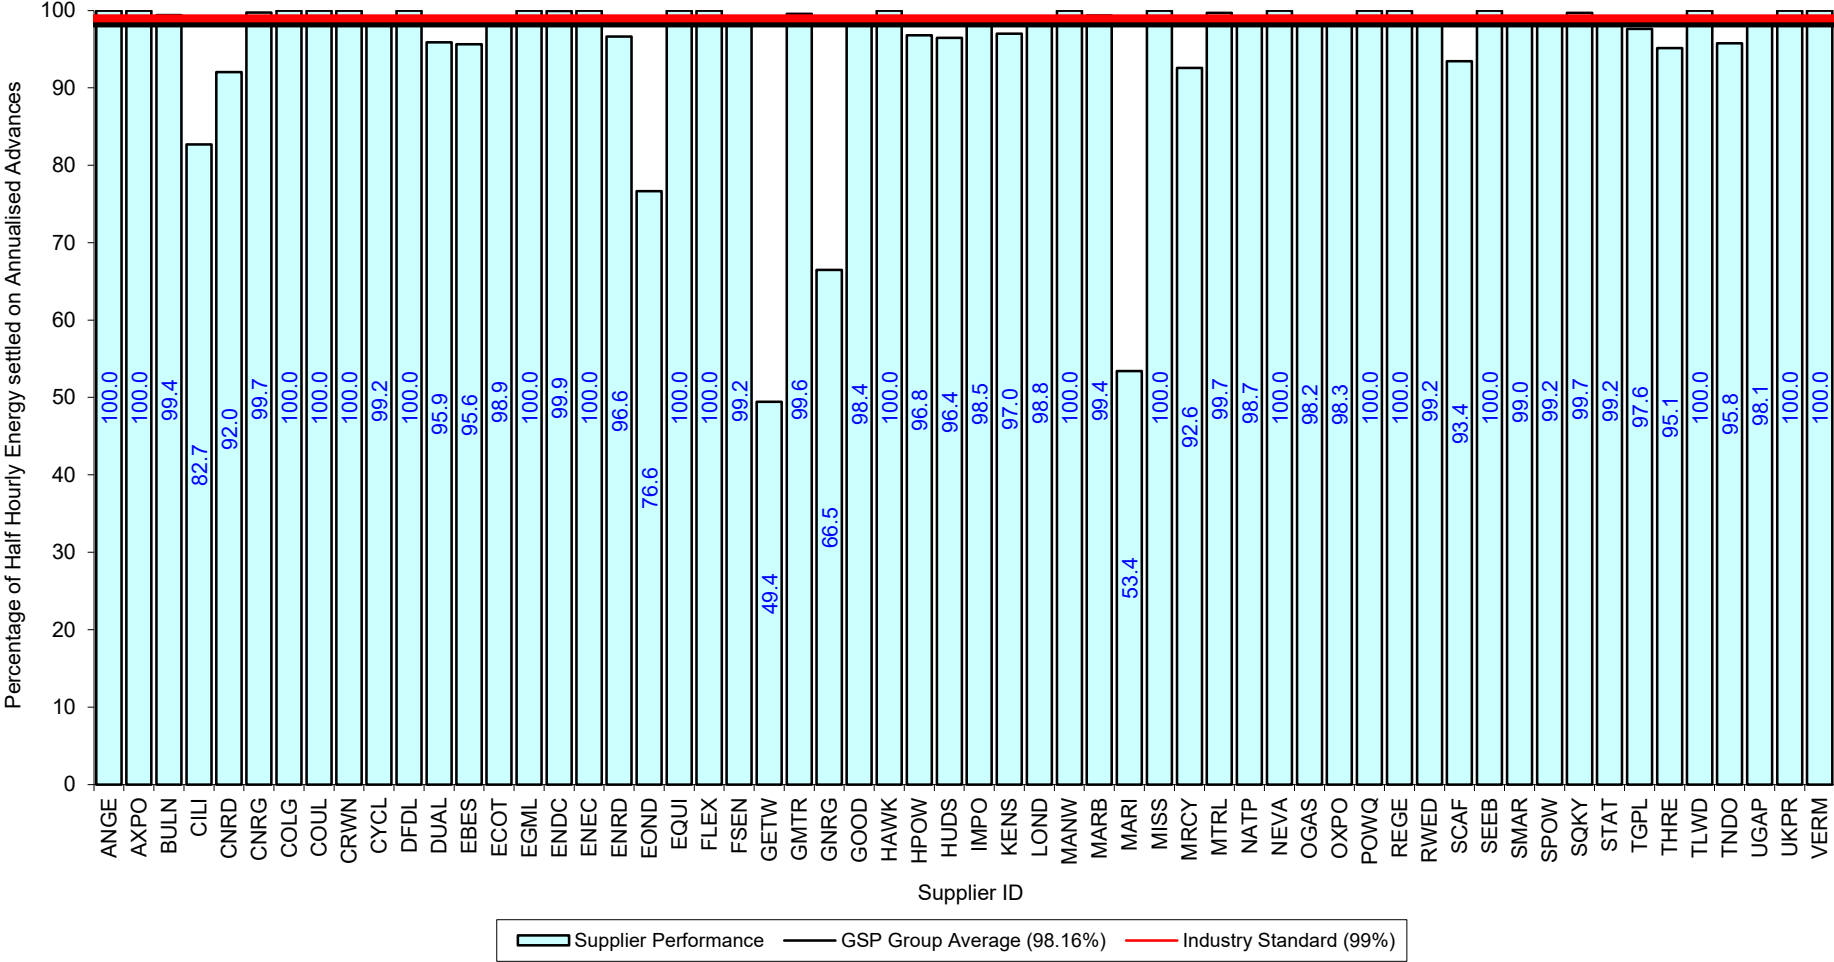

Supplier Performance

 — GSP Group Average (97.66%)

 — Industry Standard (99%)

Supplier Performance
 GSP Group Average (98.65%)
 Industry Standard (99%)

Supplier Performance
 GSP Group Average (97.87%)
 Industry Standard (99%)