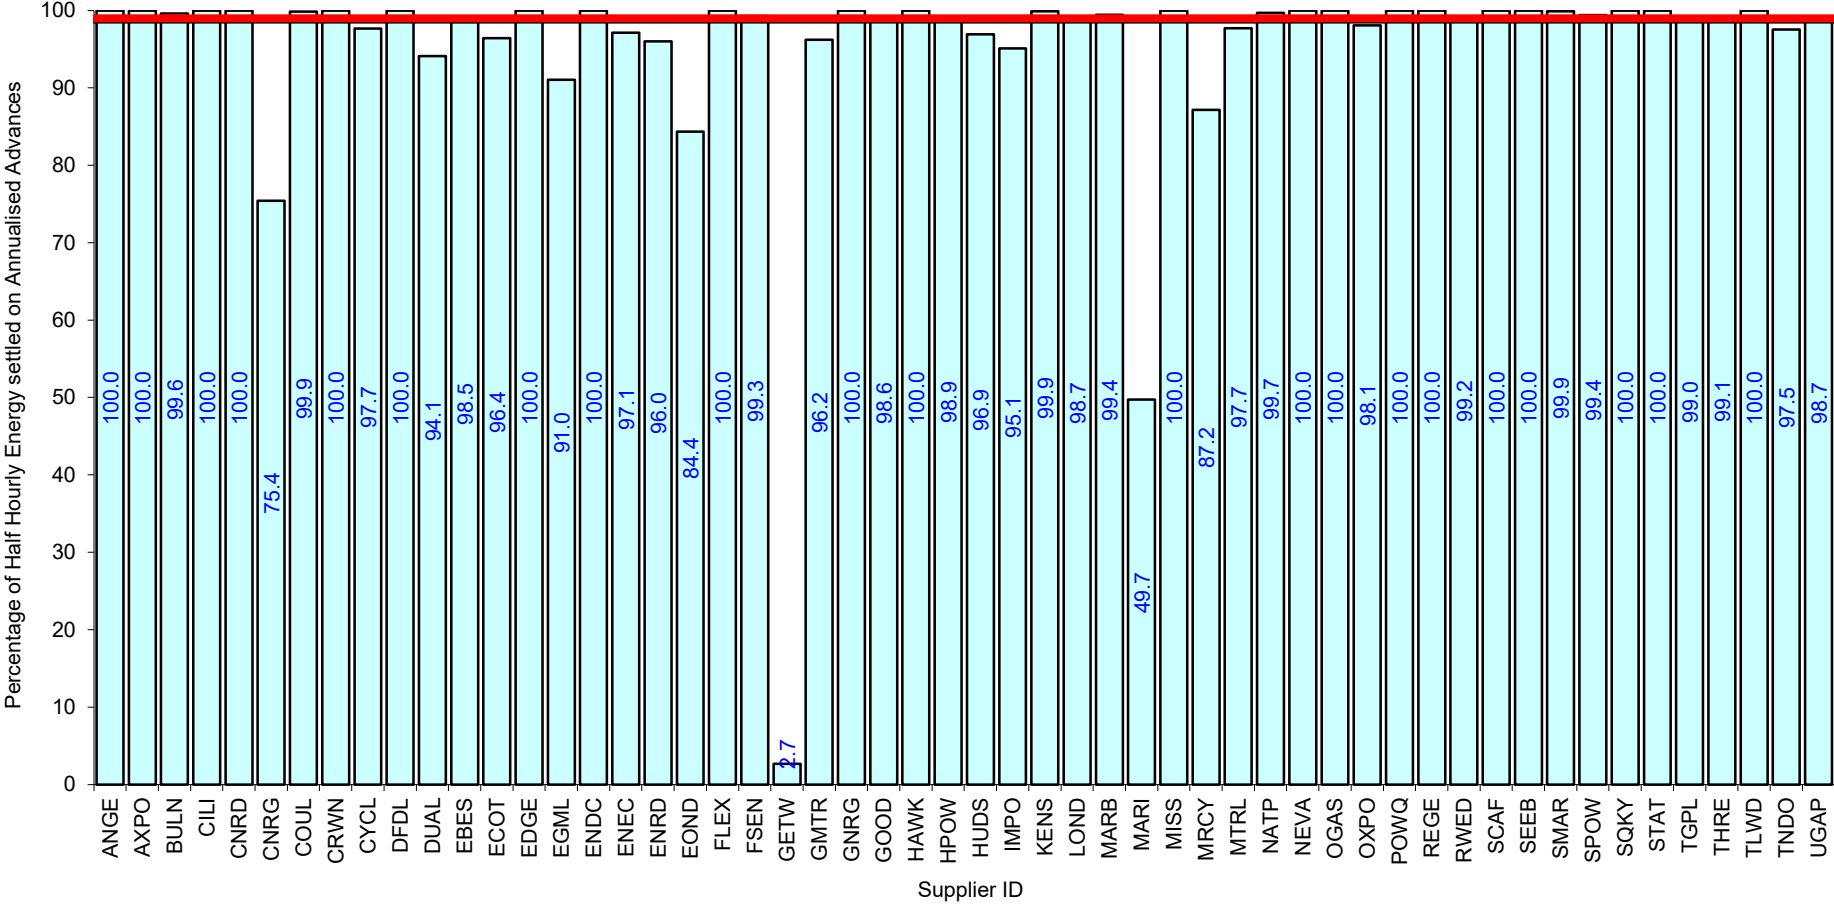

Supplier Performance

 — GSP Group Average (97.66%)

 — Industry Standard (99%)

Supplier Performance
 GSP Group Average (98.65%)
 Industry Standard (99%)

Supplier Performance
 GSP Group Average (97.87%)
 Industry Standard (99%)