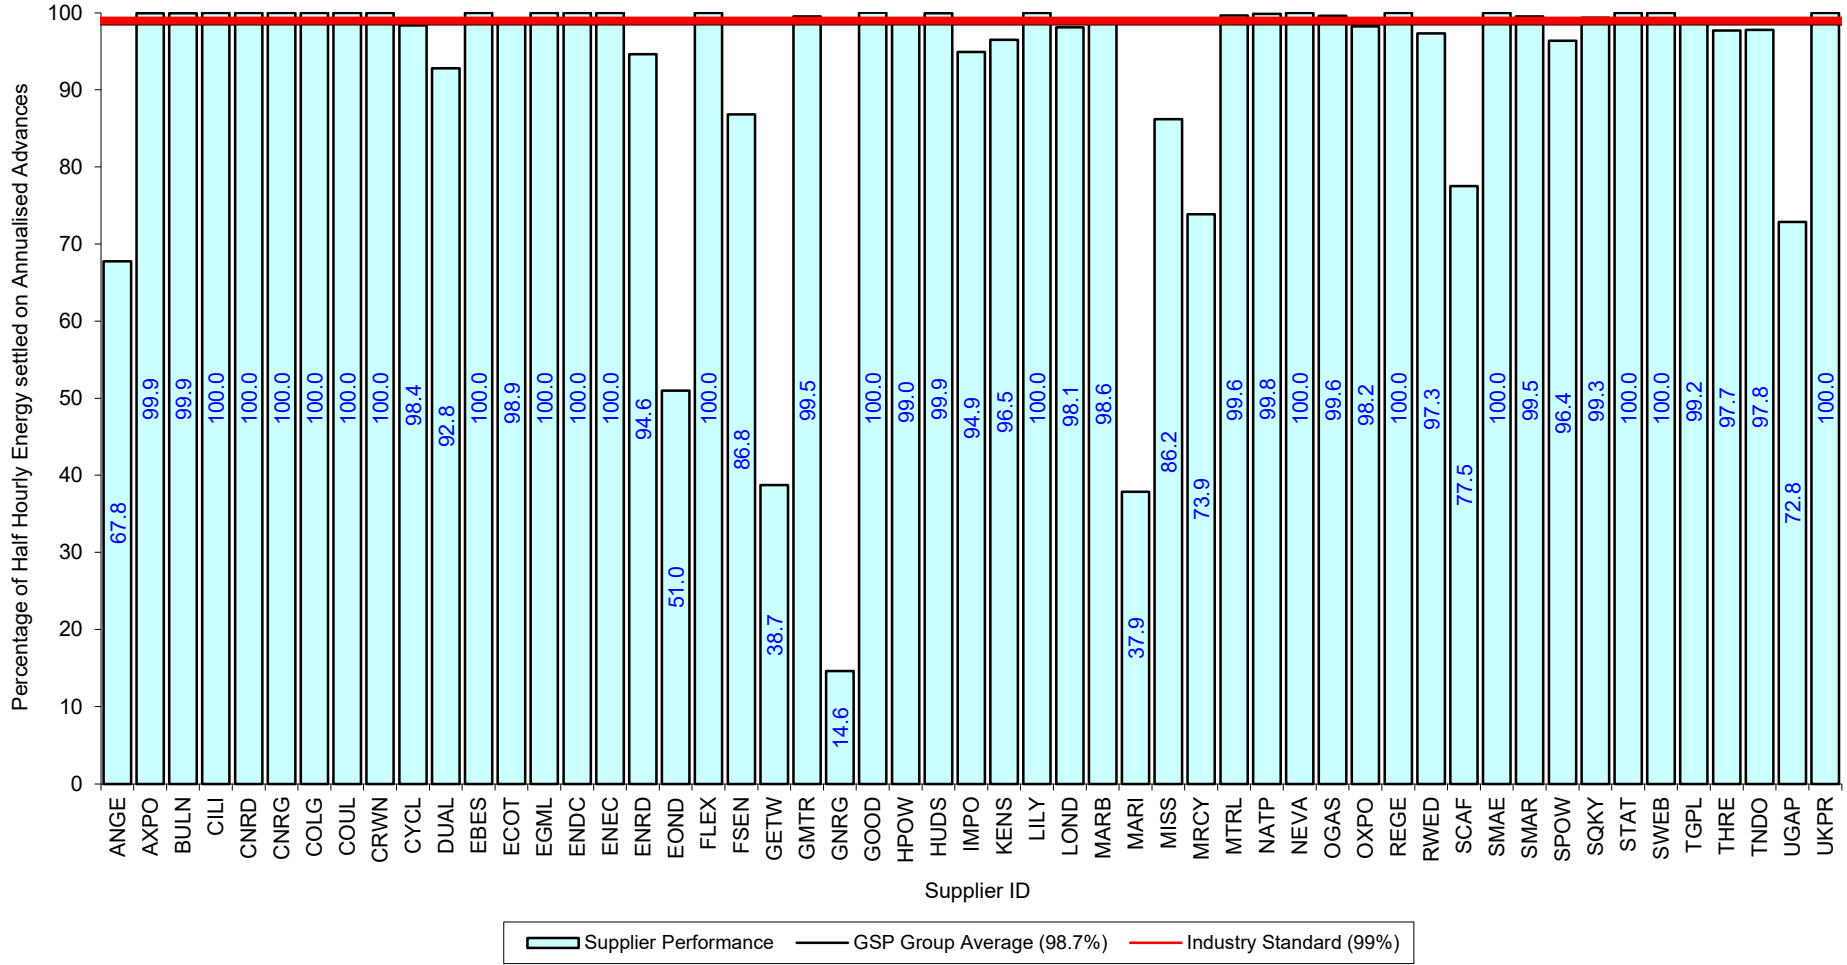

Supplier Performance

 — GSP Group Average (97.66%)

 — Industry Standard (99%)

Supplier Performance
 GSP Group Average (98.65%)
 Industry Standard (99%)

Supplier Performance
 GSP Group Average (97.87%)
 Industry Standard (99%)