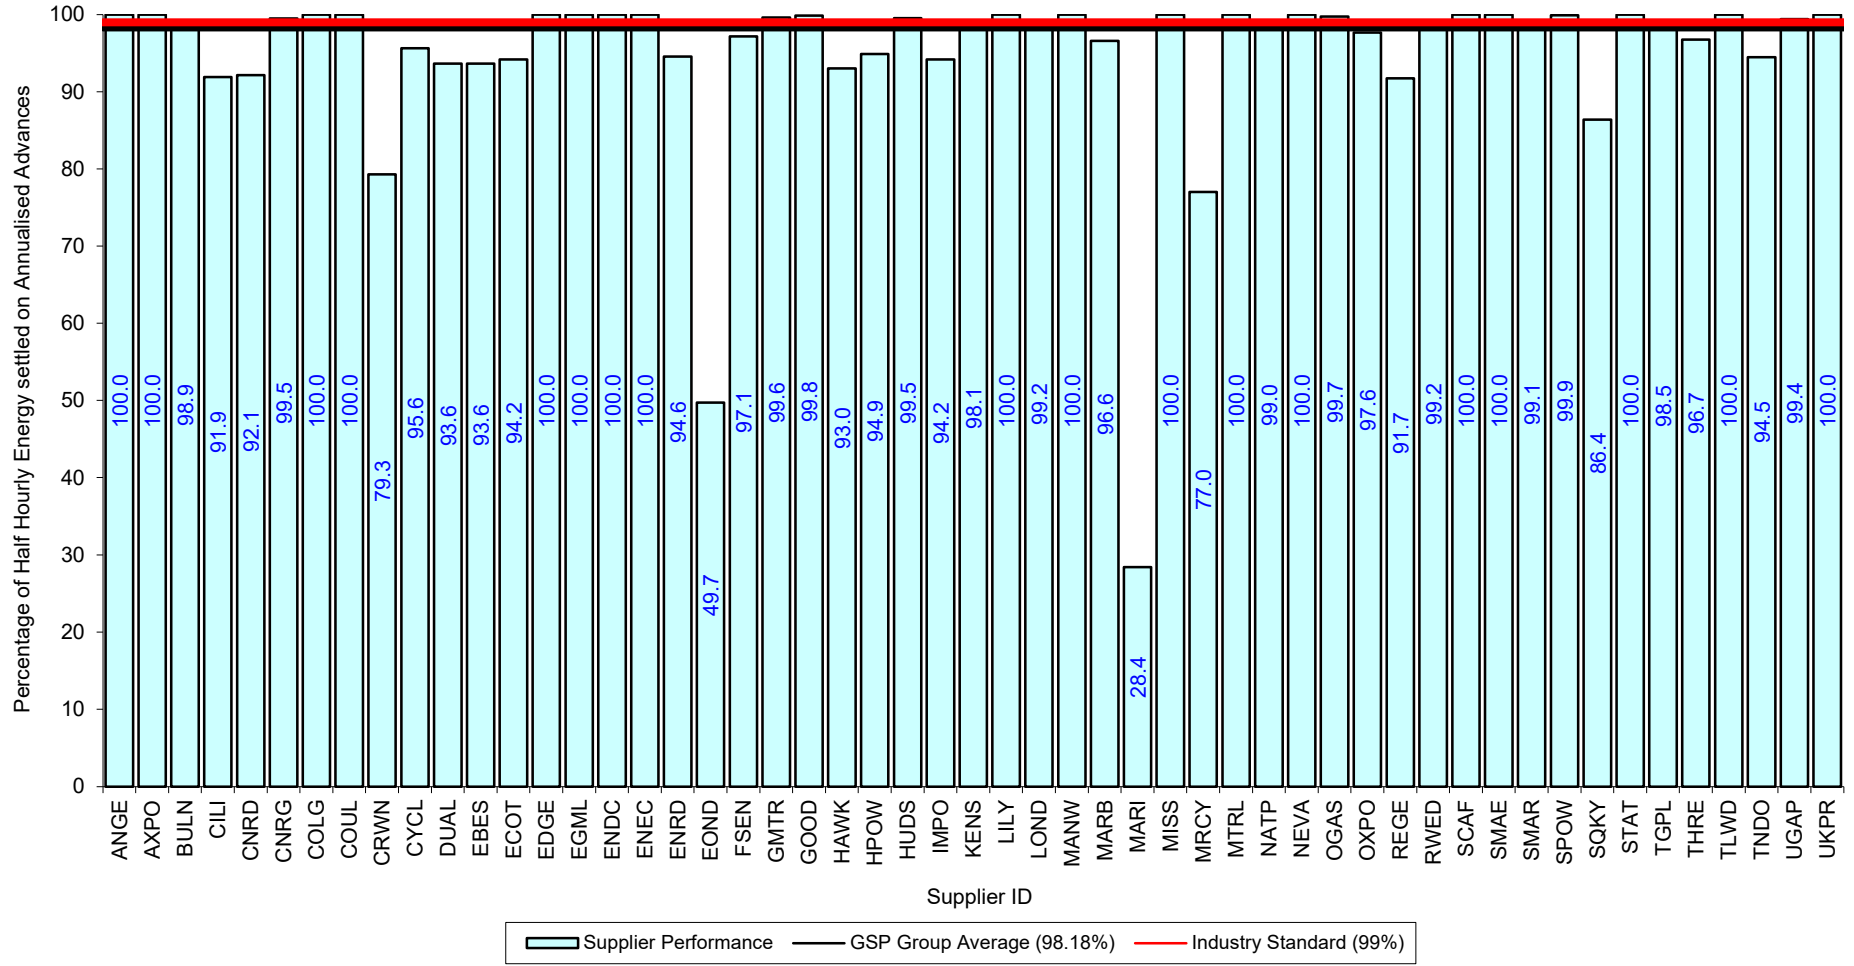

Supplier Performance

 — GSP Group Average (97.66%)

 — Industry Standard (99%)

Supplier Performance
 GSP Group Average (98.65%)
 Industry Standard (99%)

Supplier Performance
 GSP Group Average (97.87%)
 Industry Standard (99%)