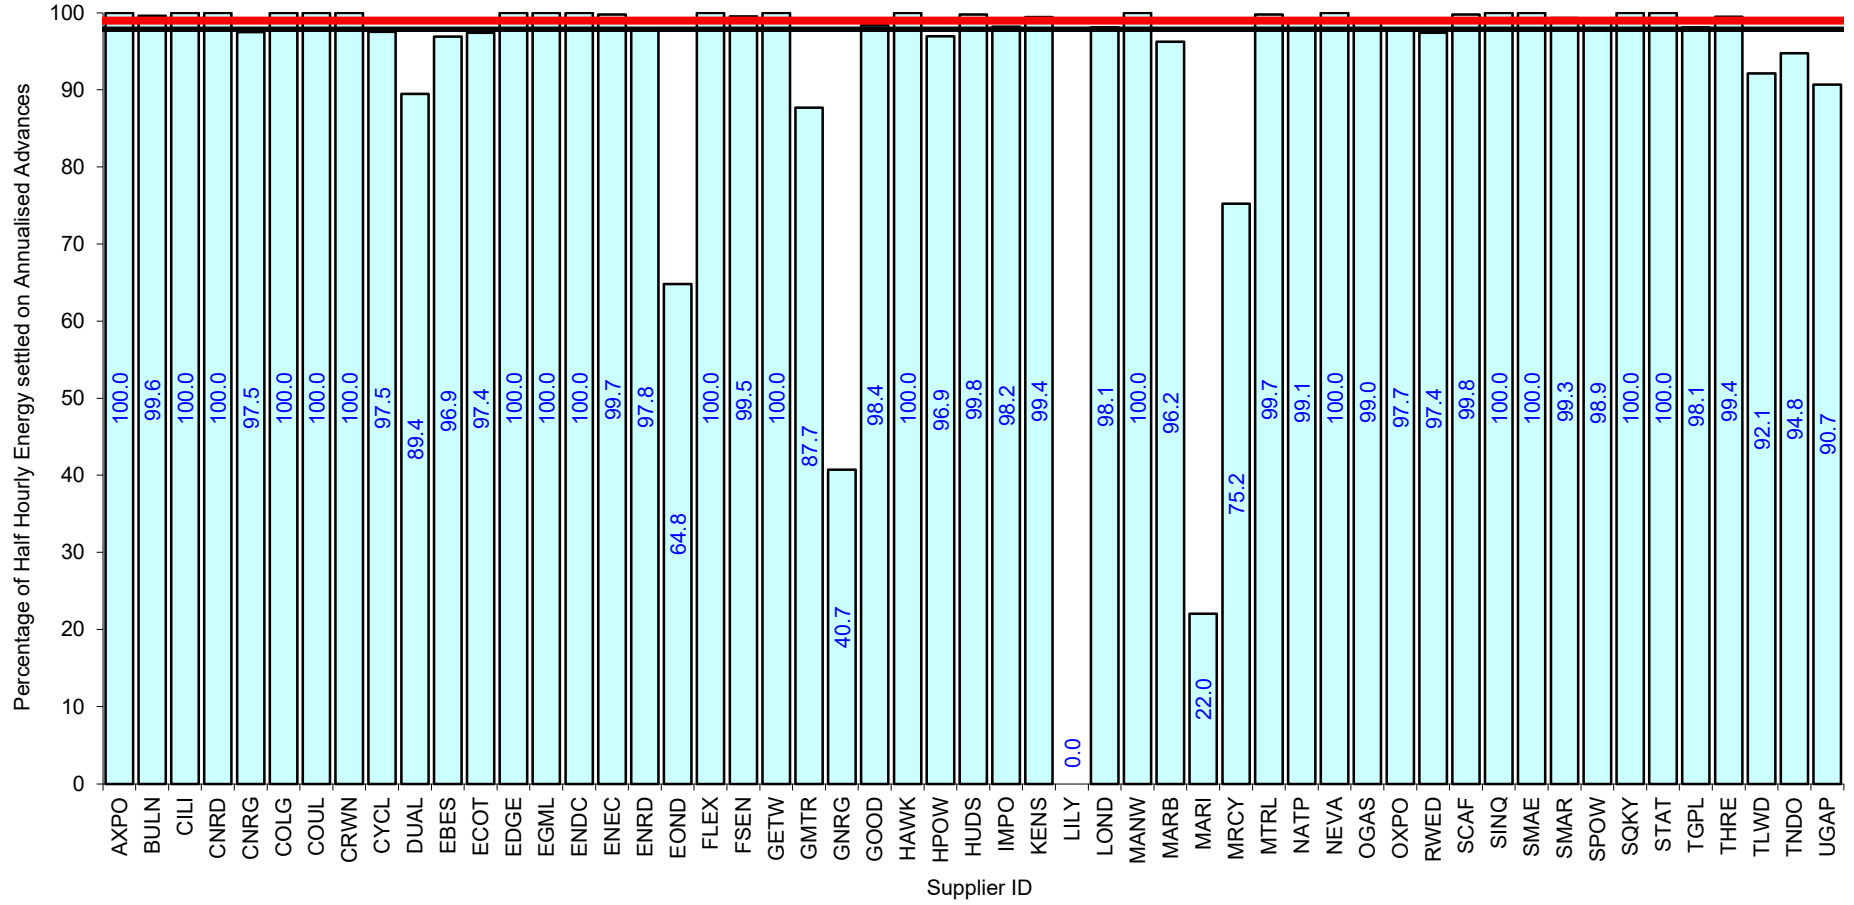

Supplier Performance

 — GSP Group Average (97.66%)

 — Industry Standard (99%)

Supplier Performance
 GSP Group Average (98.65%)
 Industry Standard (99%)

Supplier Performance
 GSP Group Average (97.87%)
 Industry Standard (99%)