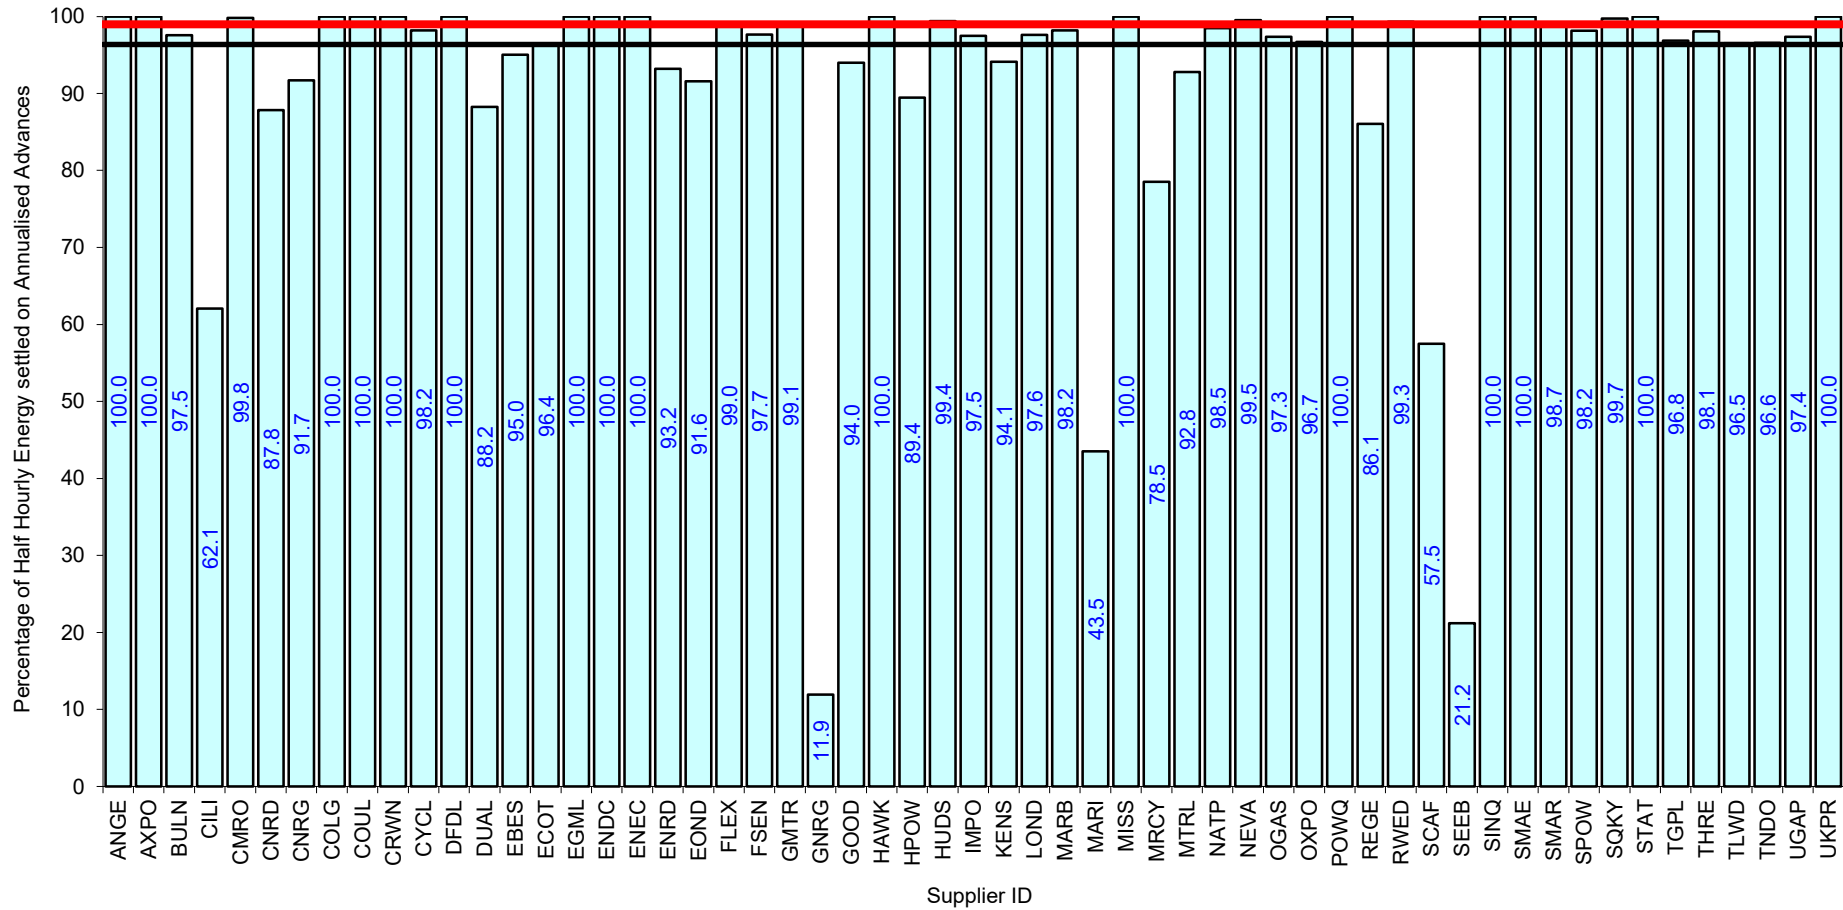

Supplier Performance

 — GSP Group Average (97.66%)

 — Industry Standard (99%)

Supplier Performance
 GSP Group Average (98.65%)
 Industry Standard (99%)

Supplier Performance
 GSP Group Average (97.87%)
 Industry Standard (99%)