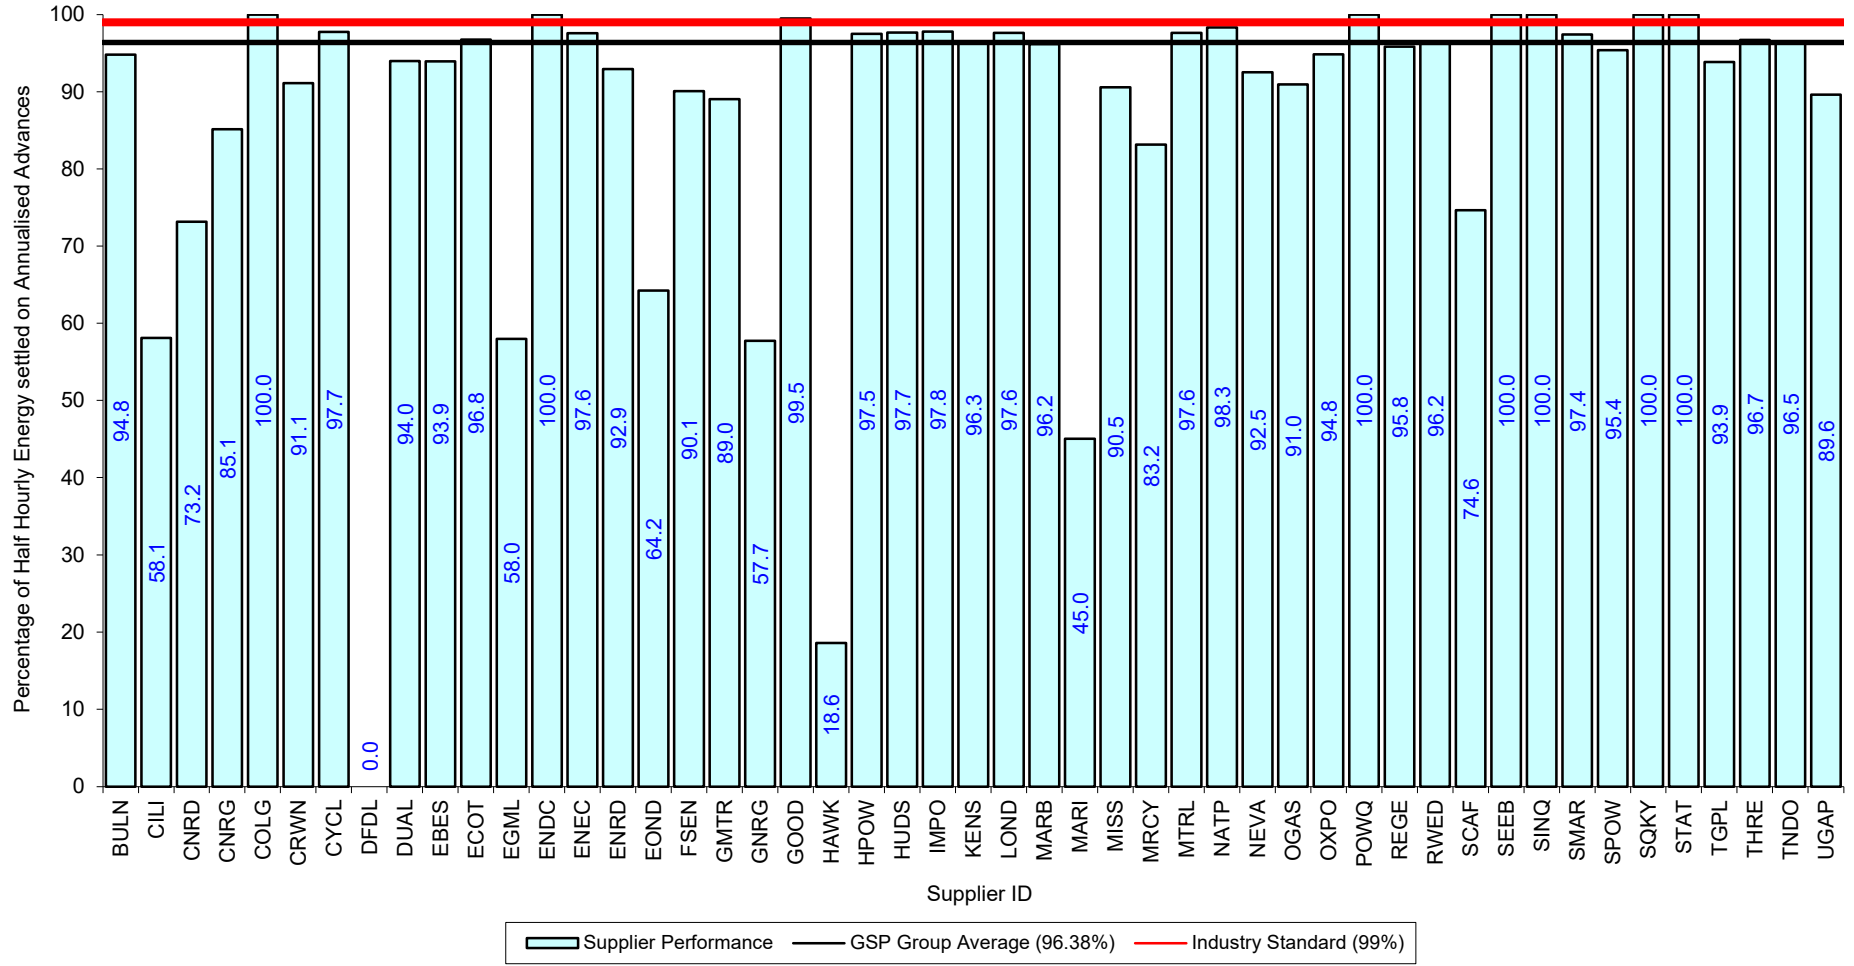

Supplier Performance

 — GSP Group Average (97.66%)

 — Industry Standard (99%)

Supplier Performance
 GSP Group Average (98.65%)
 Industry Standard (99%)

Supplier Performance
 GSP Group Average (97.87%)
 Industry Standard (99%)