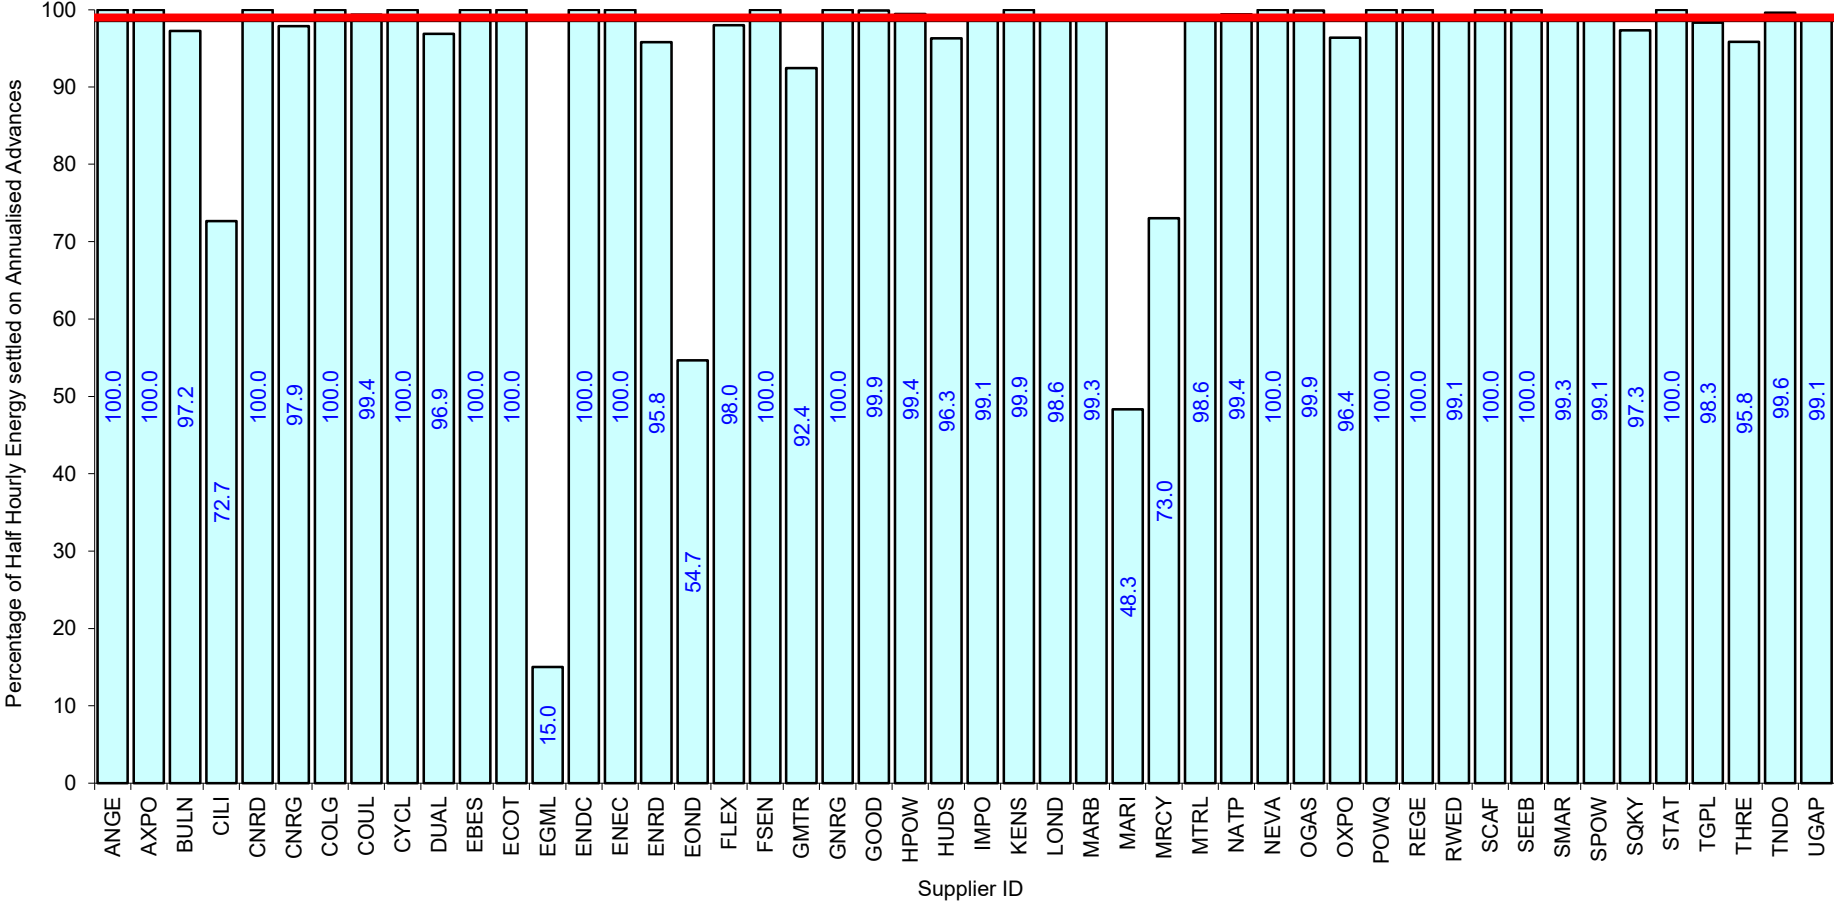

Supplier Performance
  GSP Group Average (98.35%)
  Industry Standard (99%)

Supplier Performance
 
 — GSP Group Average (98.73%)
 

 — Industry Standard (99%)