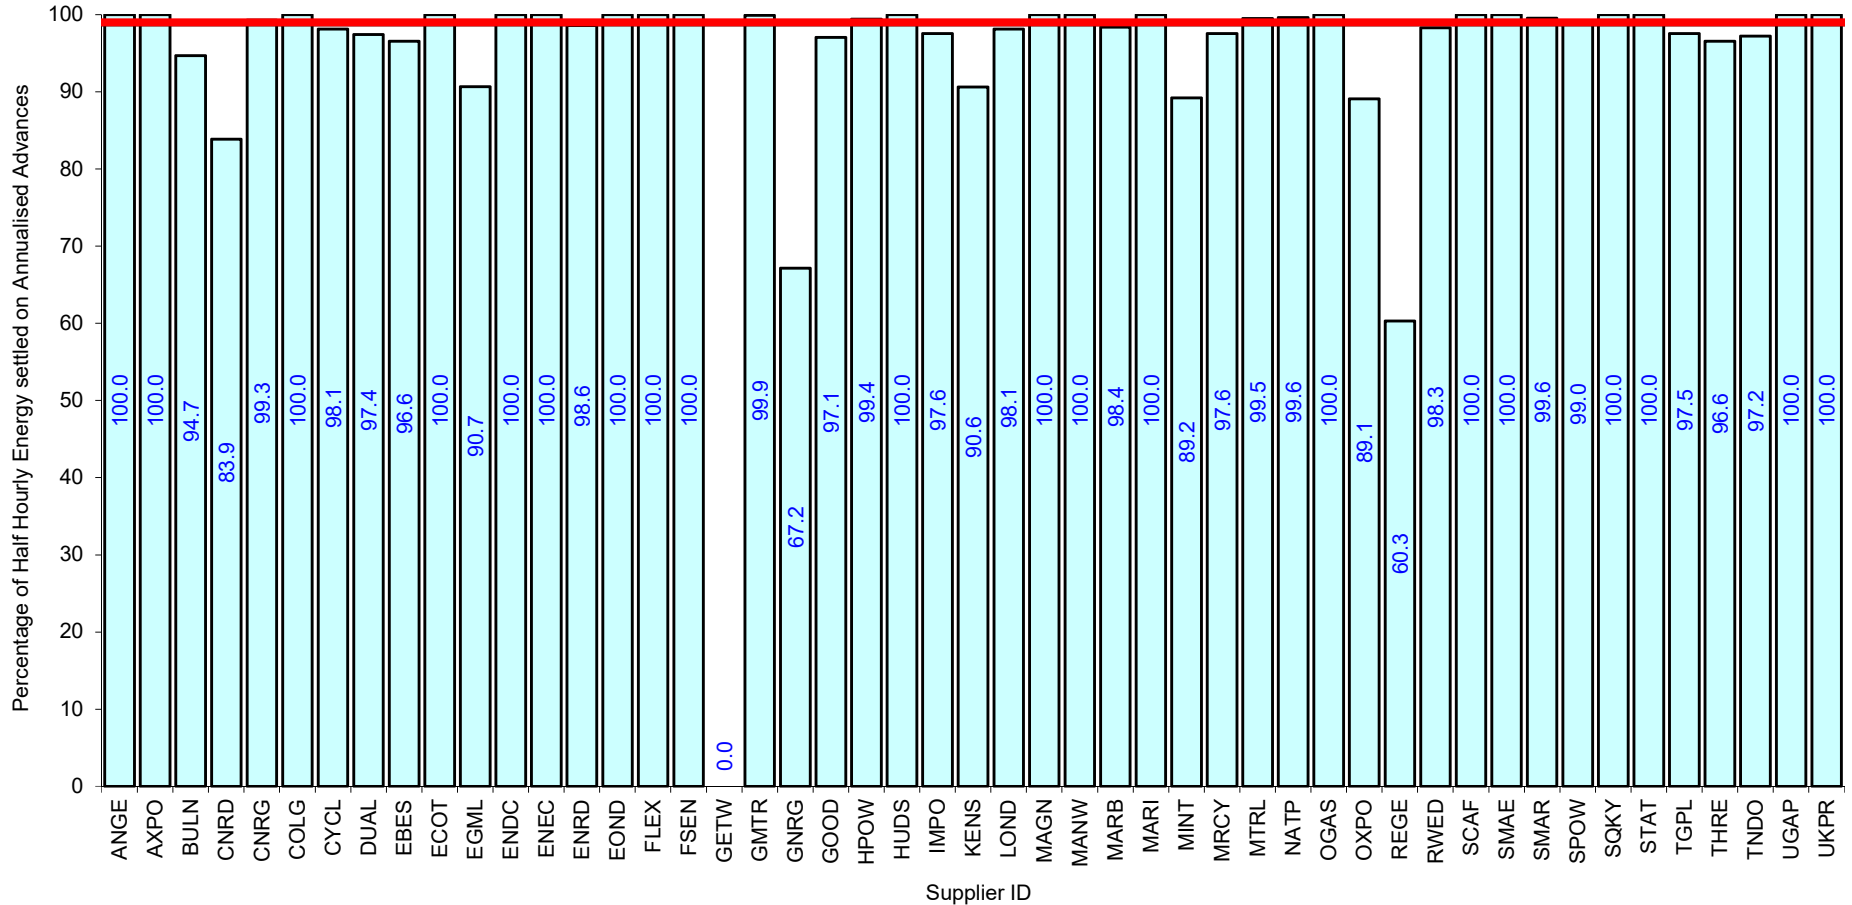

Supplier Performance
  GSP Group Average (98.36%)
  Industry Standard (99%)

Supplier Performance
 
 — GSP Group Average (95.4%)
 

 — Industry Standard (99%)

Supplier Performance
 — GSP Group Average (98.63%)
— Industry Standard (99%)

Supplier Performance
 — GSP Group Average (98.76%)
— Industry Standard (99%)

Supplier Performance
 — GSP Group Average (97.38%)
— Industry Standard (99%)

Supplier Performance
 
 — GSP Group Average (97.49%)
 

 — Industry Standard (99%)

Supplier Performance
 
 — GSP Group Average (98.83%)
 

 — Industry Standard (99%)