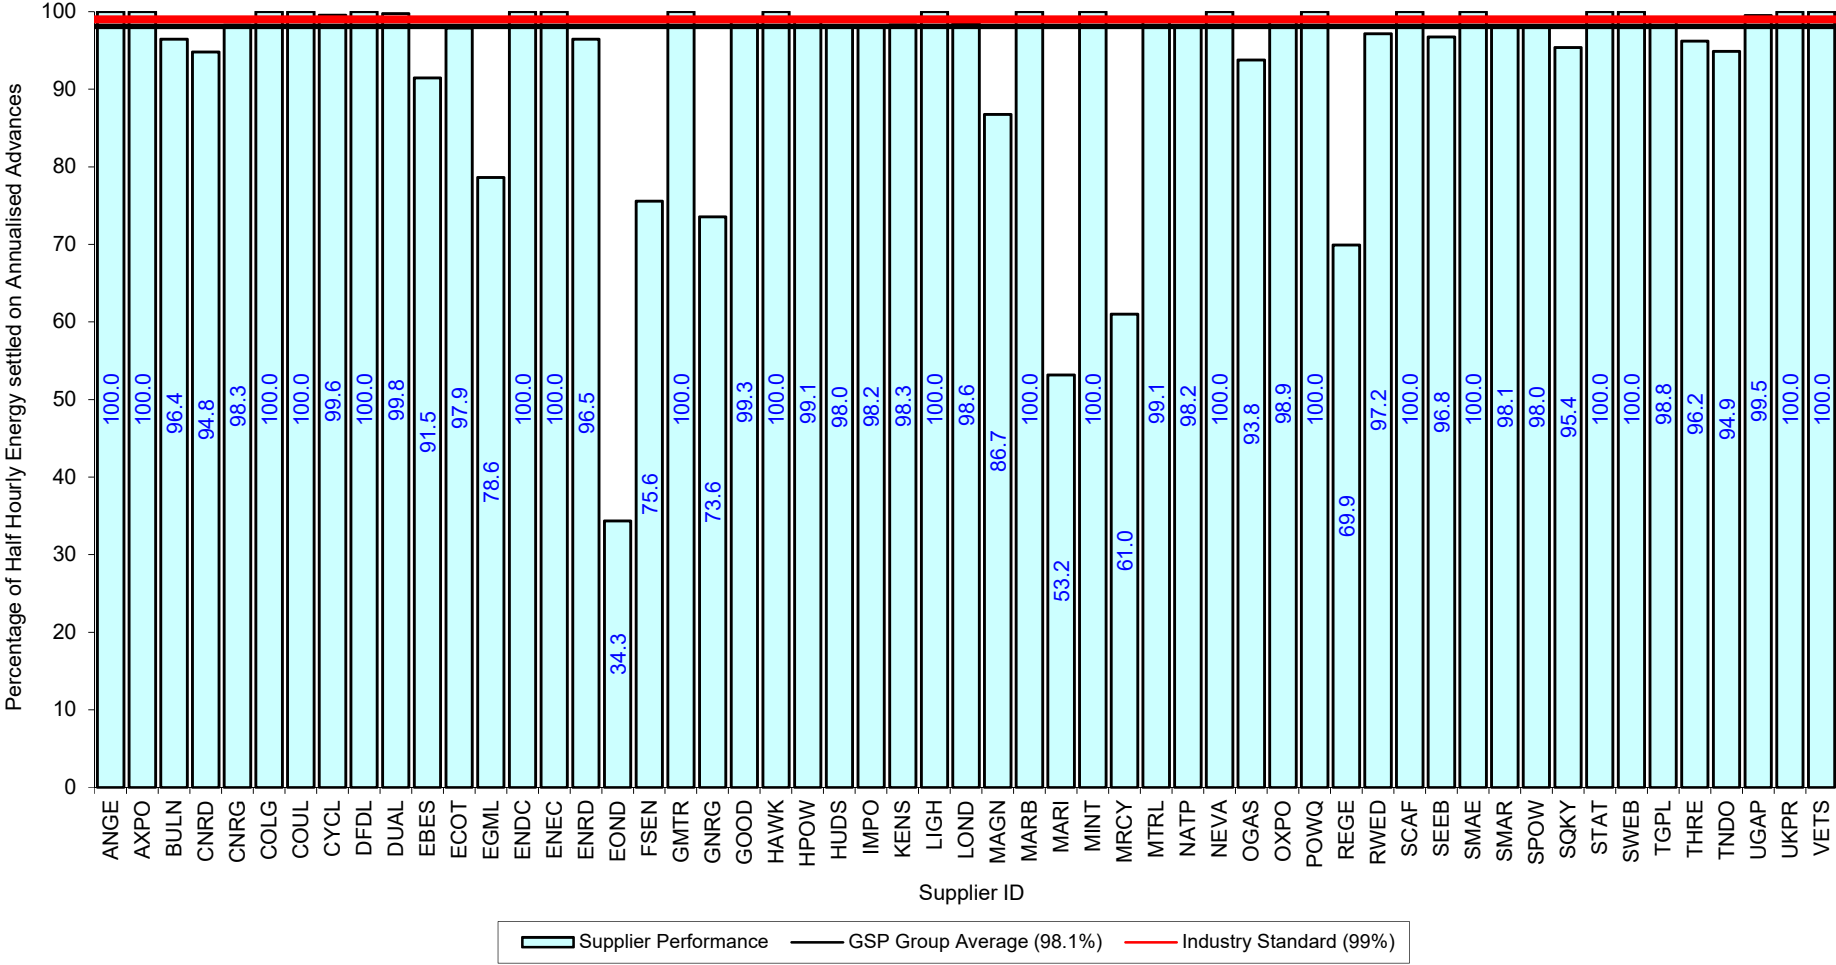

Supplier Performance
  GSP Group Average (98.36%)
  Industry Standard (99%)

Supplier Performance
 
 — GSP Group Average (95.4%)
 

 — Industry Standard (99%)

Supplier Performance
 — GSP Group Average (98.63%)
— Industry Standard (99%)

Supplier Performance
 — GSP Group Average (98.76%)
— Industry Standard (99%)

Supplier Performance
 — GSP Group Average (97.38%)
— Industry Standard (99%)

Supplier Performance
 
 — GSP Group Average (97.49%)
 

 — Industry Standard (99%)

Supplier Performance
 
 — GSP Group Average (98.83%)
 

 — Industry Standard (99%)