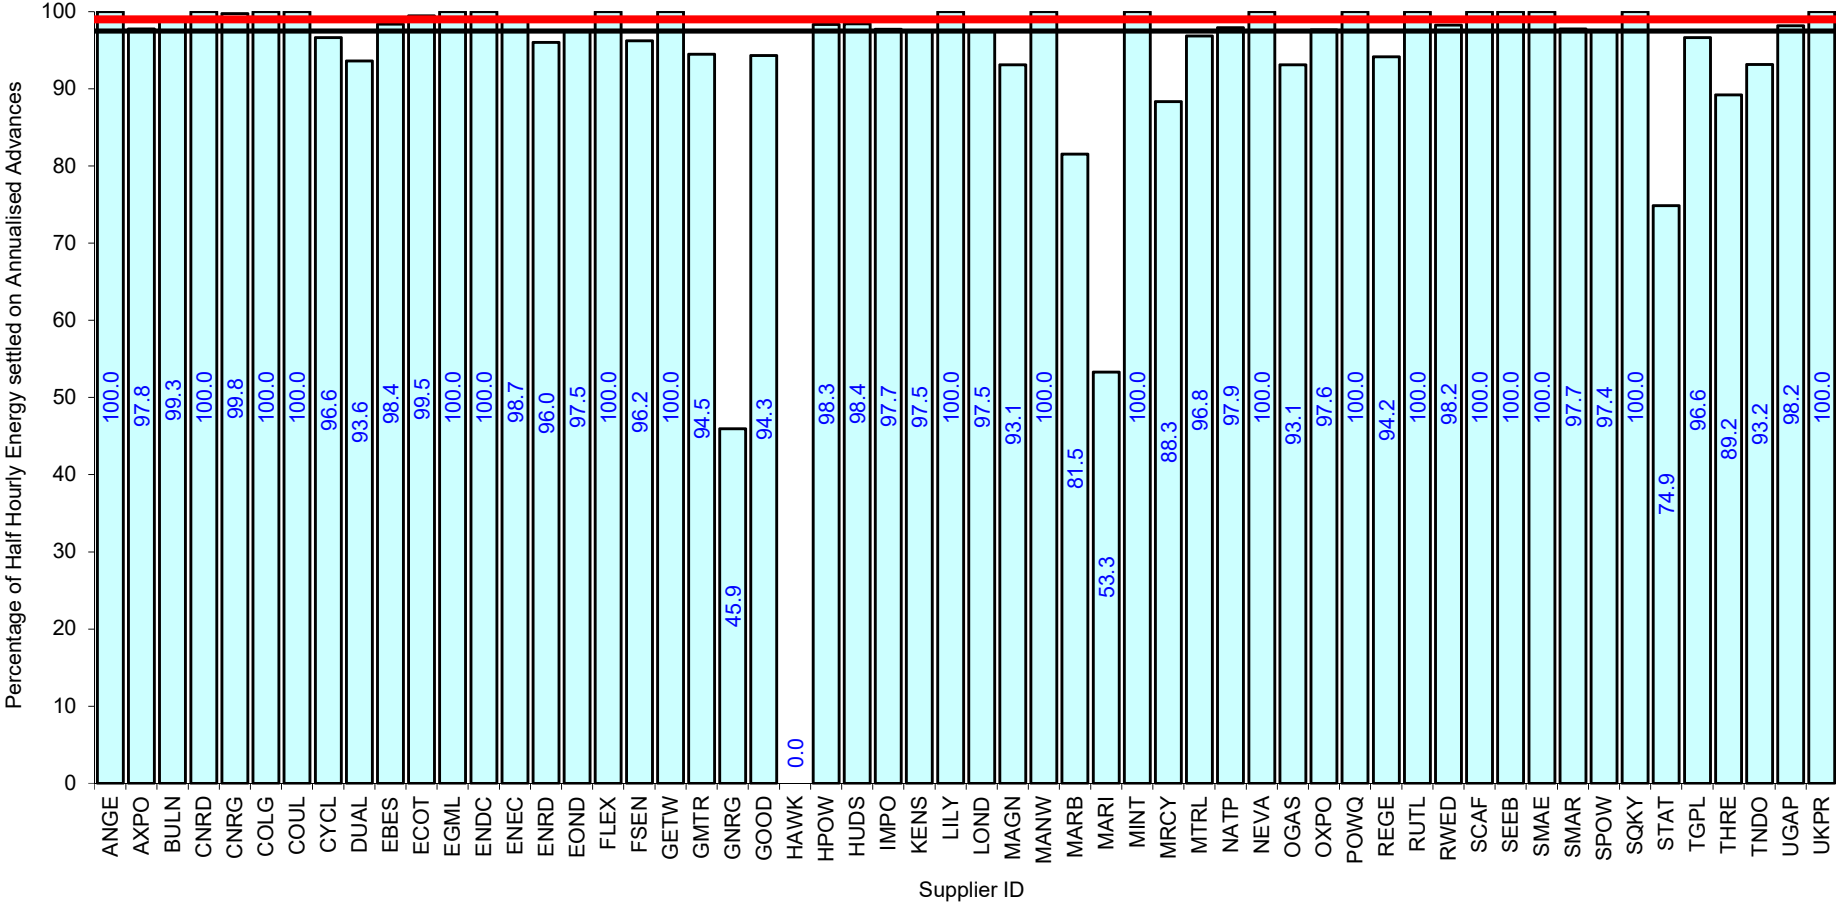

Supplier Performance
  GSP Group Average (98.36%)
  Industry Standard (99%)

Supplier Performance
 
 — GSP Group Average (95.4%)
 

 — Industry Standard (99%)

Supplier Performance
 — GSP Group Average (98.63%)
— Industry Standard (99%)

Supplier Performance
 — GSP Group Average (98.76%)
— Industry Standard (99%)

Supplier Performance
 — GSP Group Average (97.38%)
— Industry Standard (99%)

Supplier Performance
 
 — GSP Group Average (97.49%)
 

 — Industry Standard (99%)

Supplier Performance
 
 — GSP Group Average (98.83%)
 

 — Industry Standard (99%)