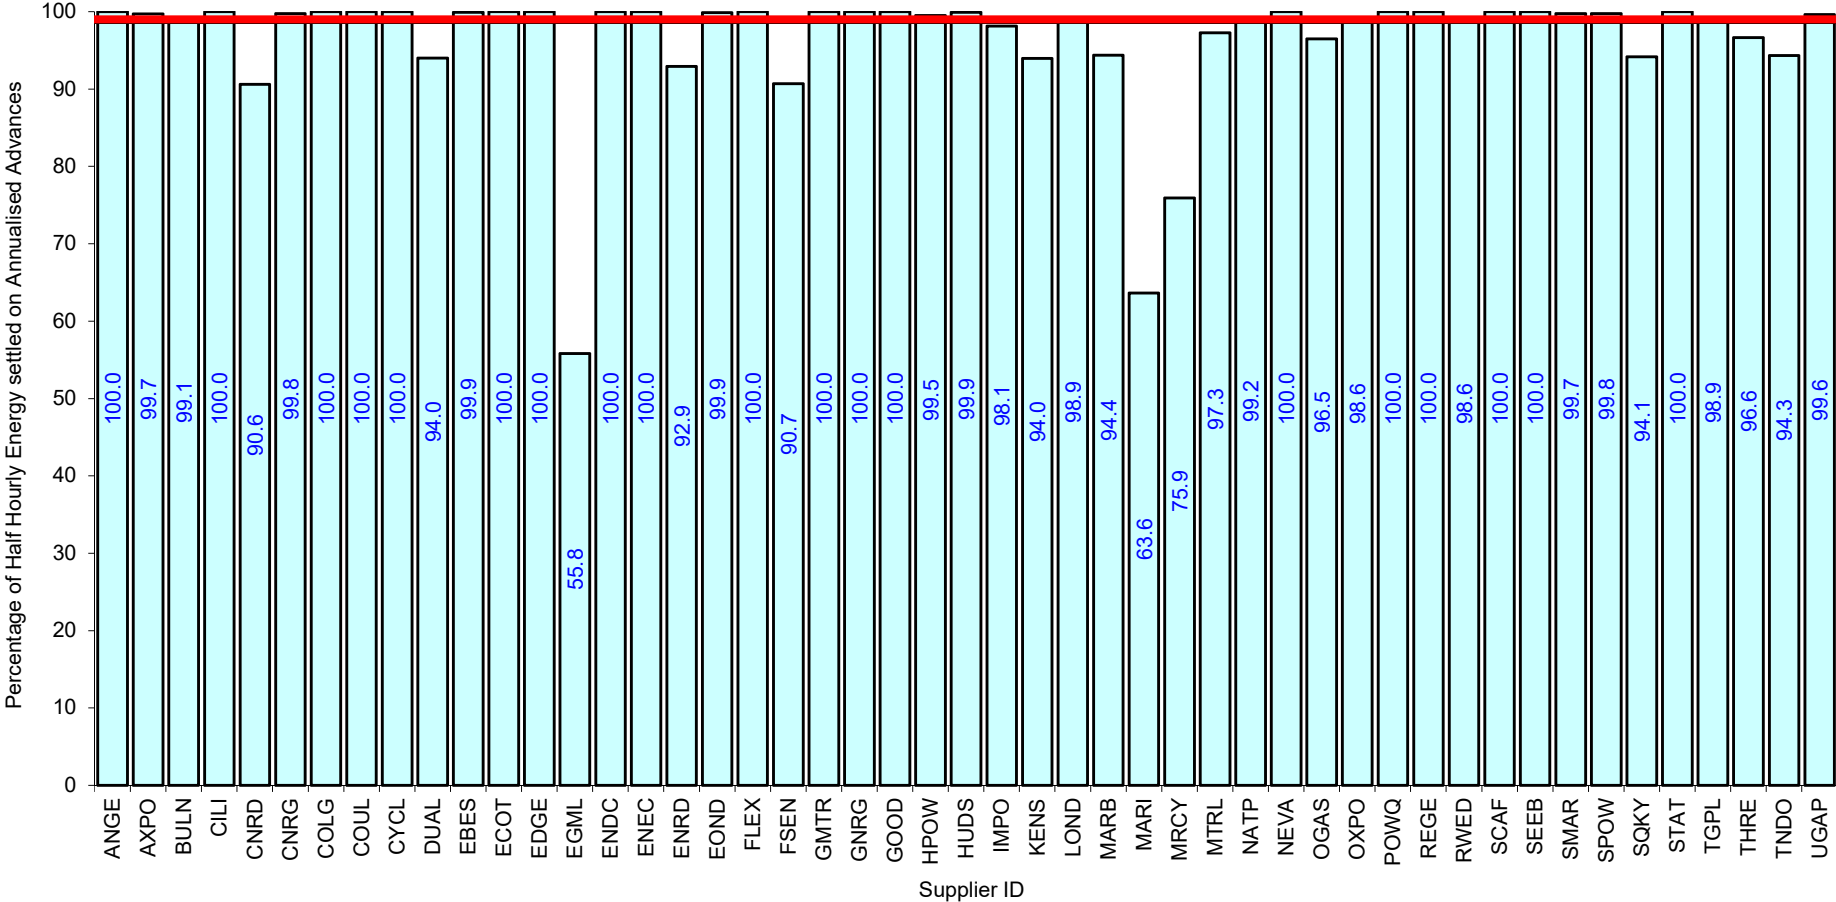

Supplier Performance
  GSP Group Average (98.36%)
  Industry Standard (99%)

Supplier Performance
 
 — GSP Group Average (95.4%)
 

 — Industry Standard (99%)

Supplier Performance
 — GSP Group Average (98.63%)
— Industry Standard (99%)

Supplier Performance
 — GSP Group Average (98.76%)
— Industry Standard (99%)

Supplier Performance
 — GSP Group Average (97.38%)
— Industry Standard (99%)

Supplier Performance
 
 — GSP Group Average (97.49%)
 