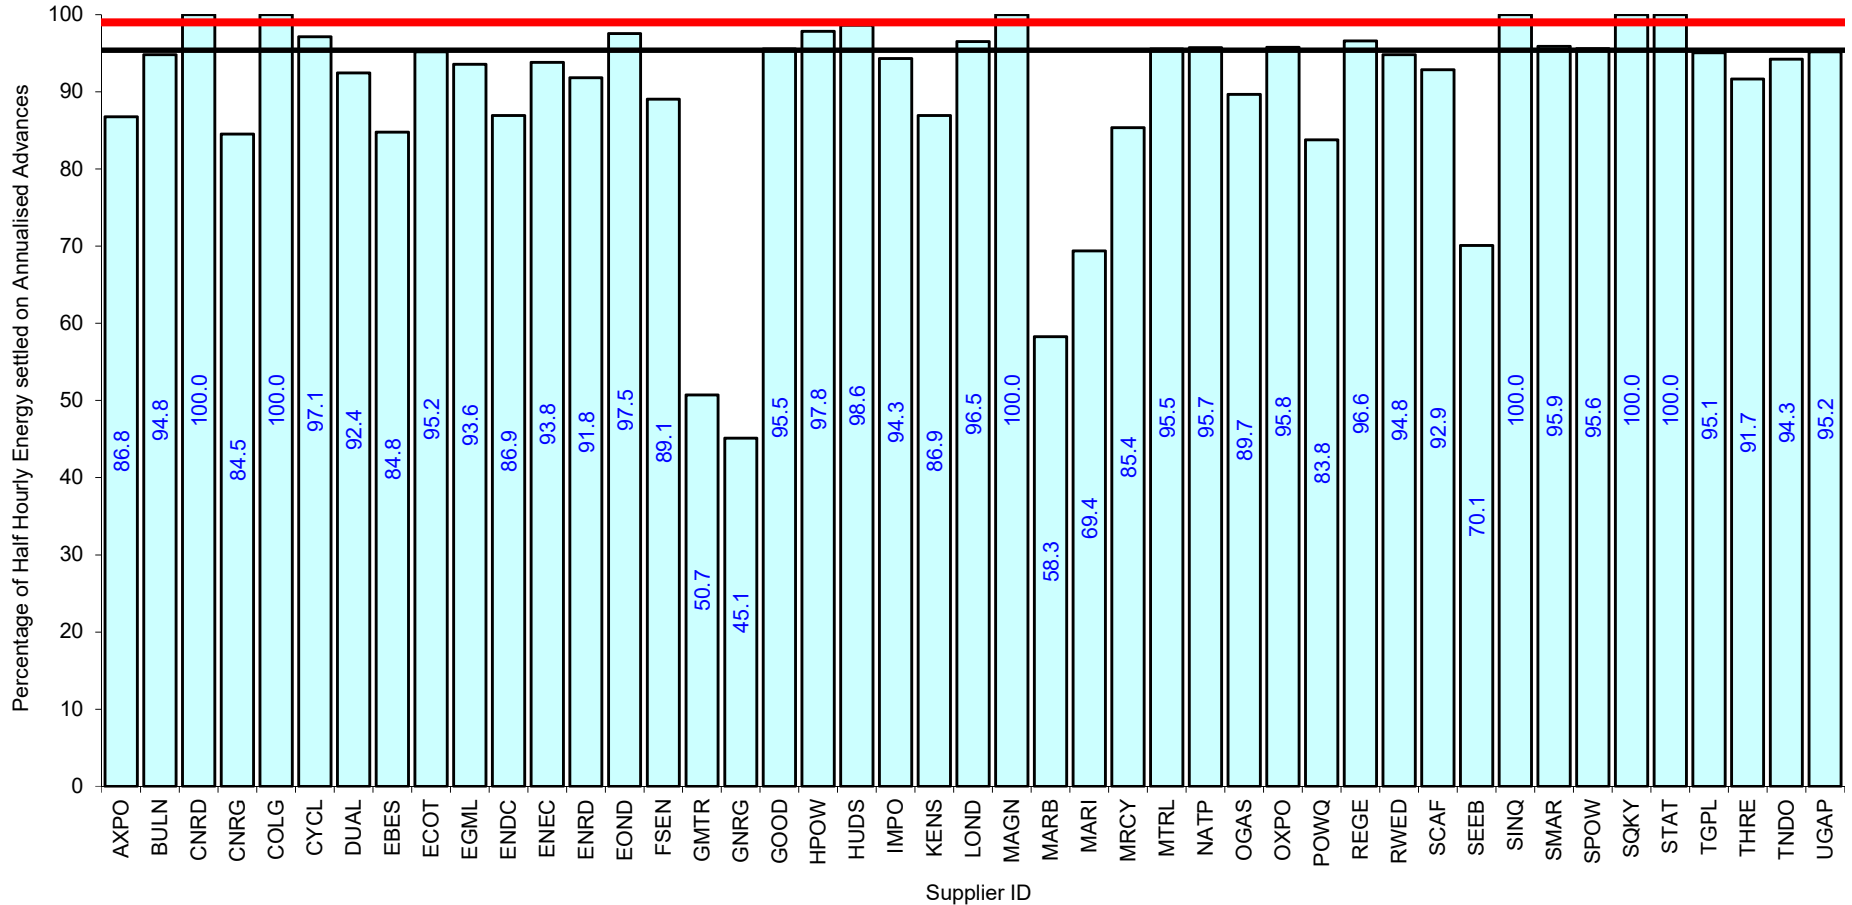

Supplier Performance
  GSP Group Average (98.36%)
  Industry Standard (99%)

Supplier Performance
 
 — GSP Group Average (95.4%)
 

 — Industry Standard (99%)

Supplier Performance
 — GSP Group Average (98.63%)
— Industry Standard (99%)

Supplier Performance
 — GSP Group Average (98.76%)
— Industry Standard (99%)

Supplier Performance
 — GSP Group Average (97.38%)
— Industry Standard (99%)

Supplier Performance
 
 — GSP Group Average (97.49%)
 