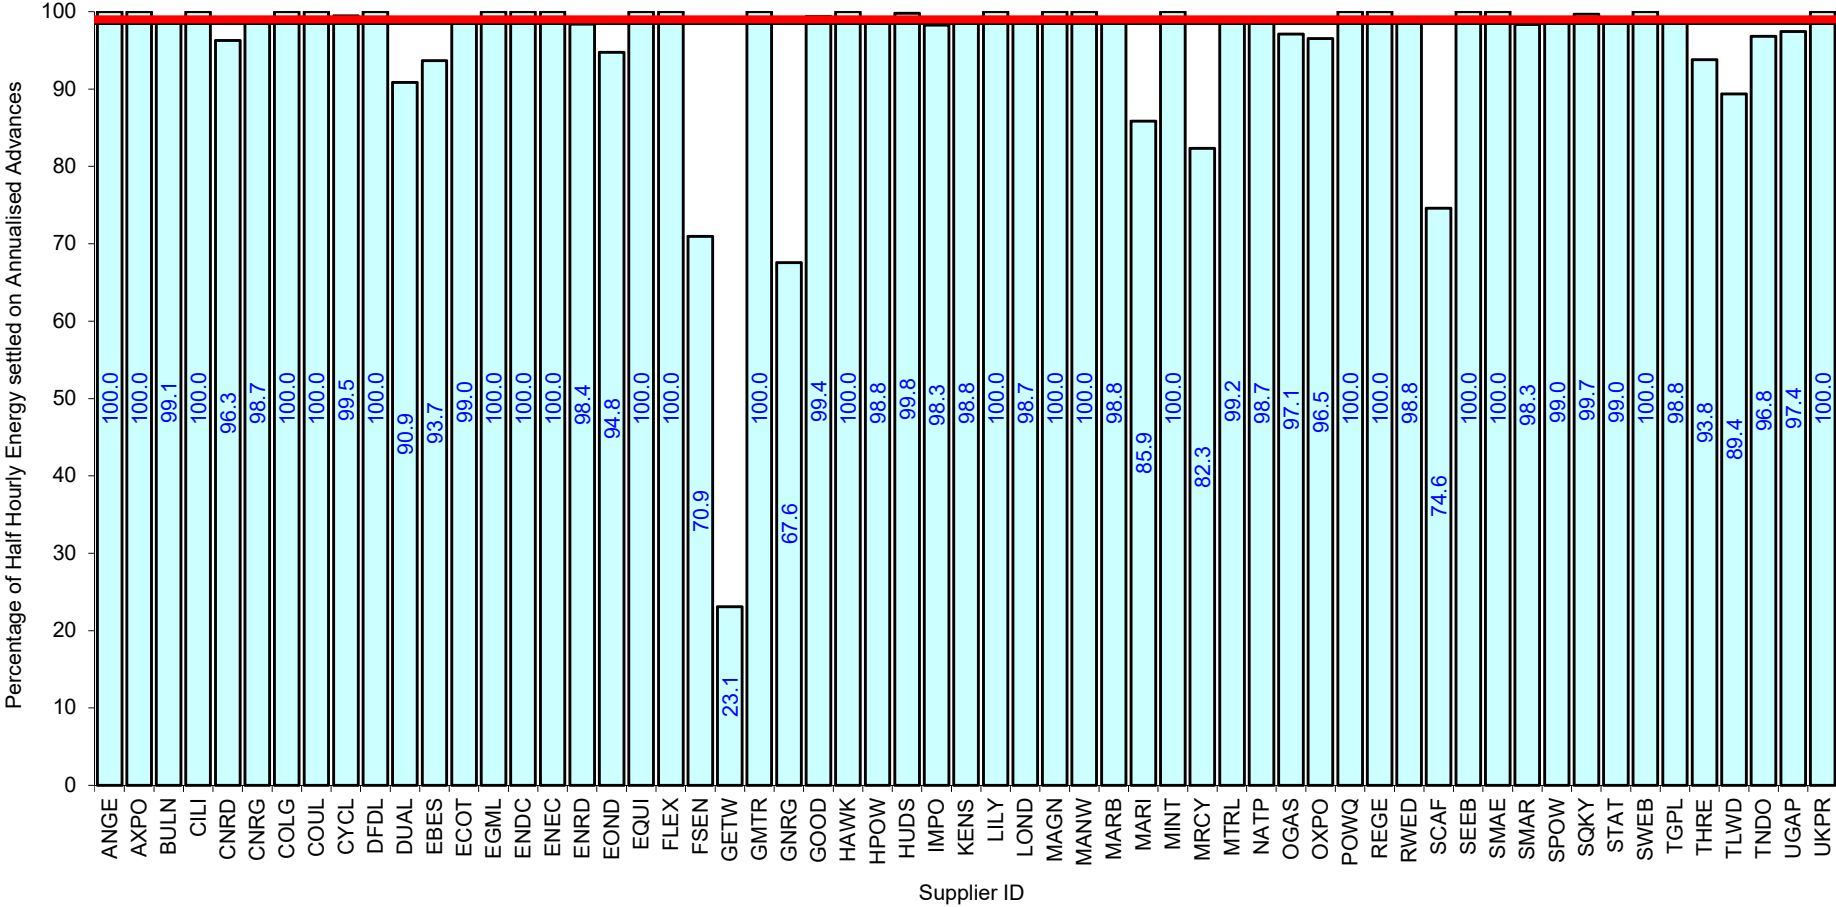

Supplier Performance
  GSP Group Average (98.36%)
  Industry Standard (99%)

Supplier Performance
 
 — GSP Group Average (95.4%)
 

 — Industry Standard (99%)

Supplier Performance
 — GSP Group Average (98.63%)
— Industry Standard (99%)

Supplier Performance
 — GSP Group Average (98.76%)
— Industry Standard (99%)

Supplier Performance
 — GSP Group Average (97.38%)
— Industry Standard (99%)

Supplier Performance
 
 — GSP Group Average (97.49%)
 