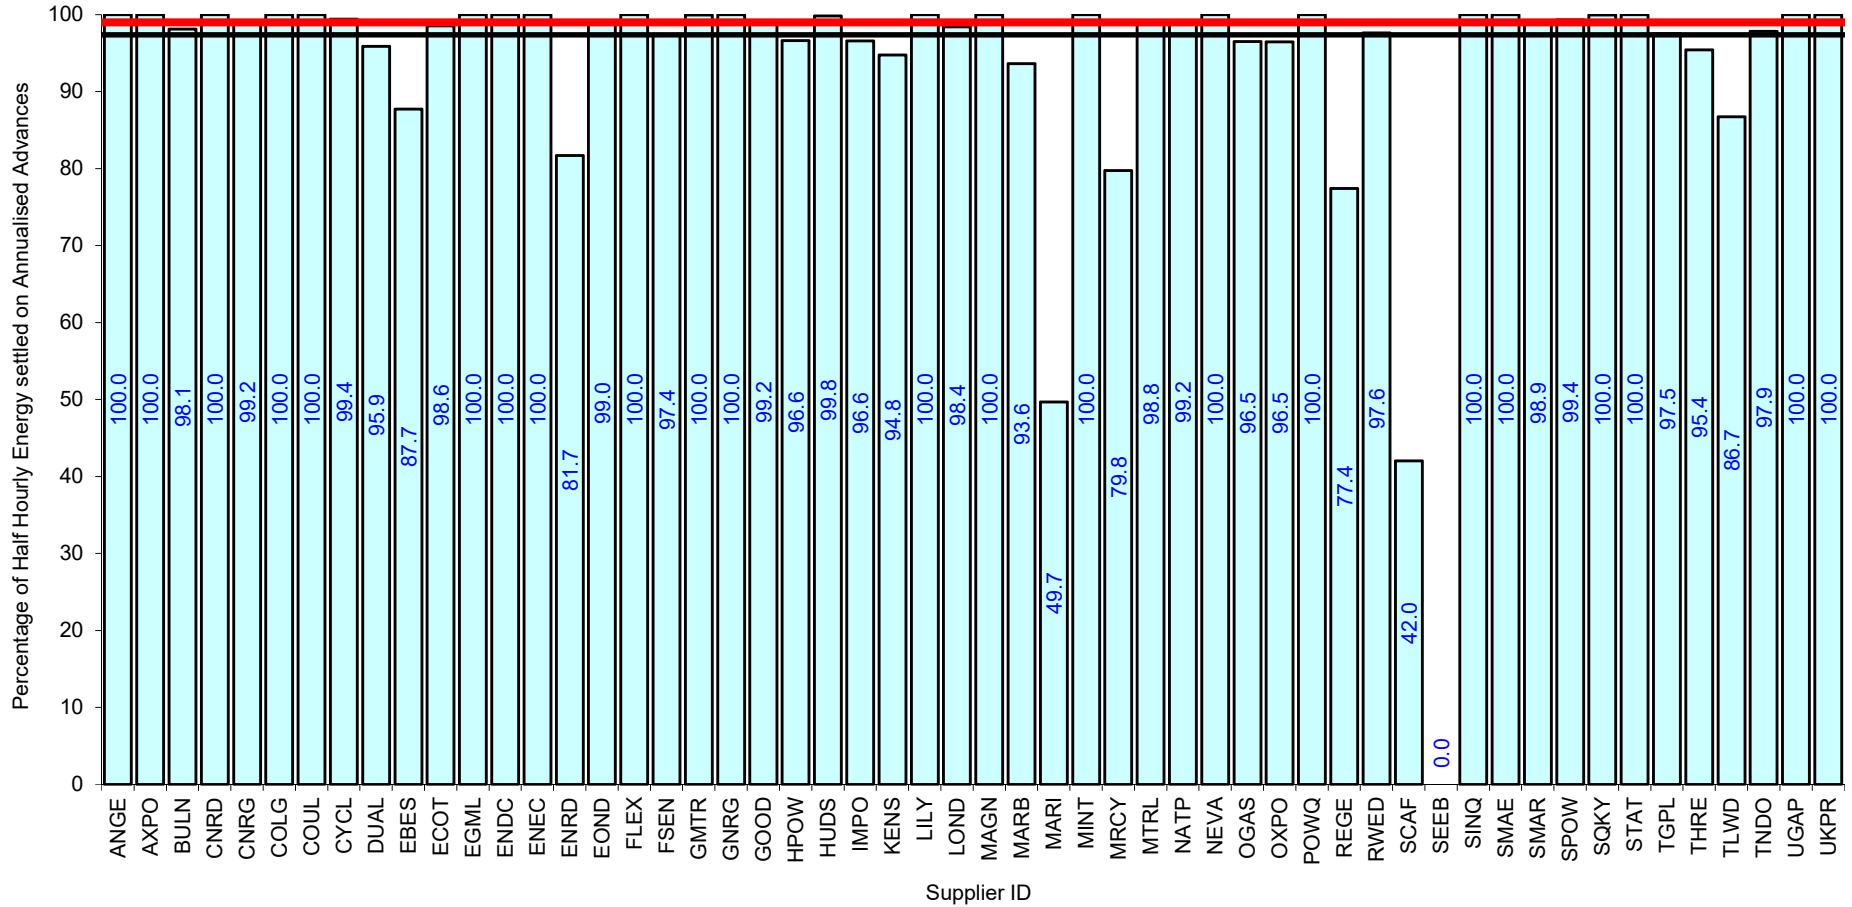

Supplier Performance
  GSP Group Average (98.36%)
  Industry Standard (99%)

Supplier Performance
 
 — GSP Group Average (95.4%)
 

 — Industry Standard (99%)

Supplier Performance
 — GSP Group Average (98.63%)
— Industry Standard (99%)

Supplier Performance
 — GSP Group Average (98.76%)
— Industry Standard (99%)

Supplier Performance
 — GSP Group Average (97.38%)
— Industry Standard (99%)

Supplier Performance
 
 — GSP Group Average (97.49%)
 