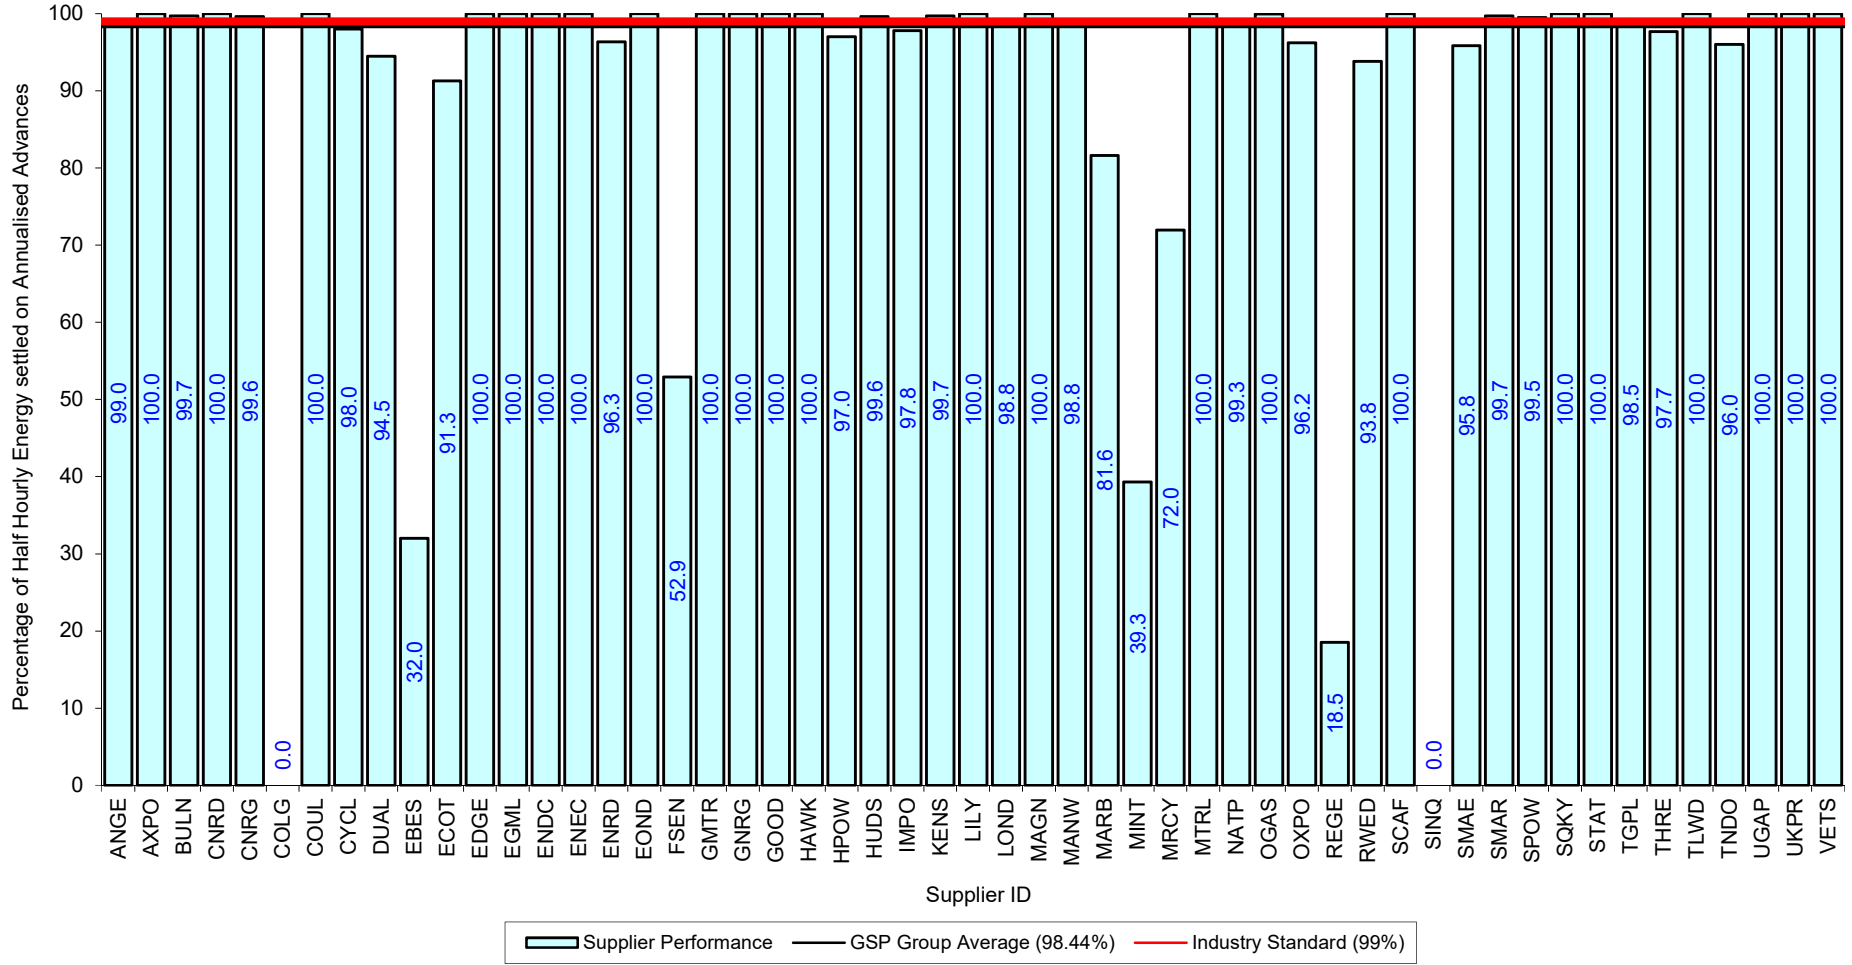

Supplier Performance
  GSP Group Average (98.36%)
  Industry Standard (99%)

Supplier Performance
 
 — GSP Group Average (95.4%)
 

 — Industry Standard (99%)

Supplier Performance
 — GSP Group Average (98.63%)
— Industry Standard (99%)

Supplier Performance
 — GSP Group Average (98.76%)
— Industry Standard (99%)

Supplier Performance
 — GSP Group Average (97.38%)
— Industry Standard (99%)

Supplier Performance
 
 — GSP Group Average (97.49%)
 

 — Industry Standard (99%)

Supplier Performance
 
 — GSP Group Average (98.83%)
 

 — Industry Standard (99%)