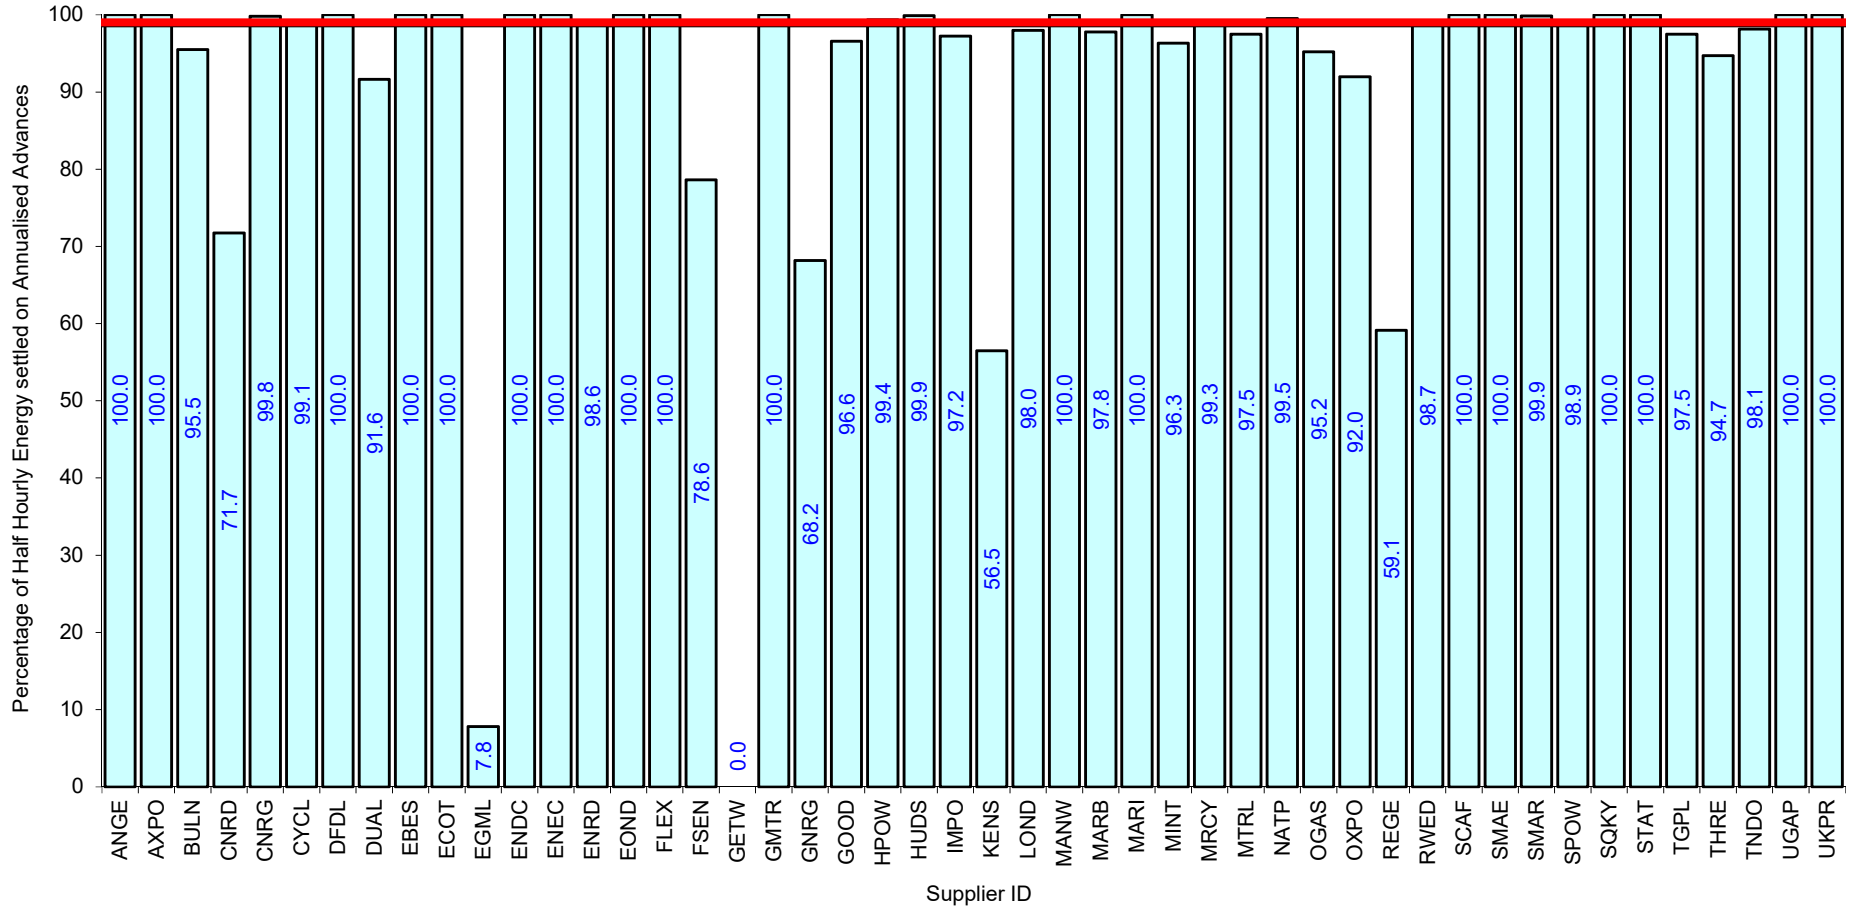

Supplier Performance

 — GSP Group Average (98.06%)

 — Industry Standard (99%)

Supplier Performance
 — GSP Group Average (97.43%)
— Industry Standard (99%)

Supplier Performance | GSP Group Average (97.14%) | Industry Standard (99%)

Supplier Performance
 — GSP Group Average (97.83%)
— Industry Standard (99%)

Supplier Performance
 — GSP Group Average (98.48%)
— Industry Standard (99%)