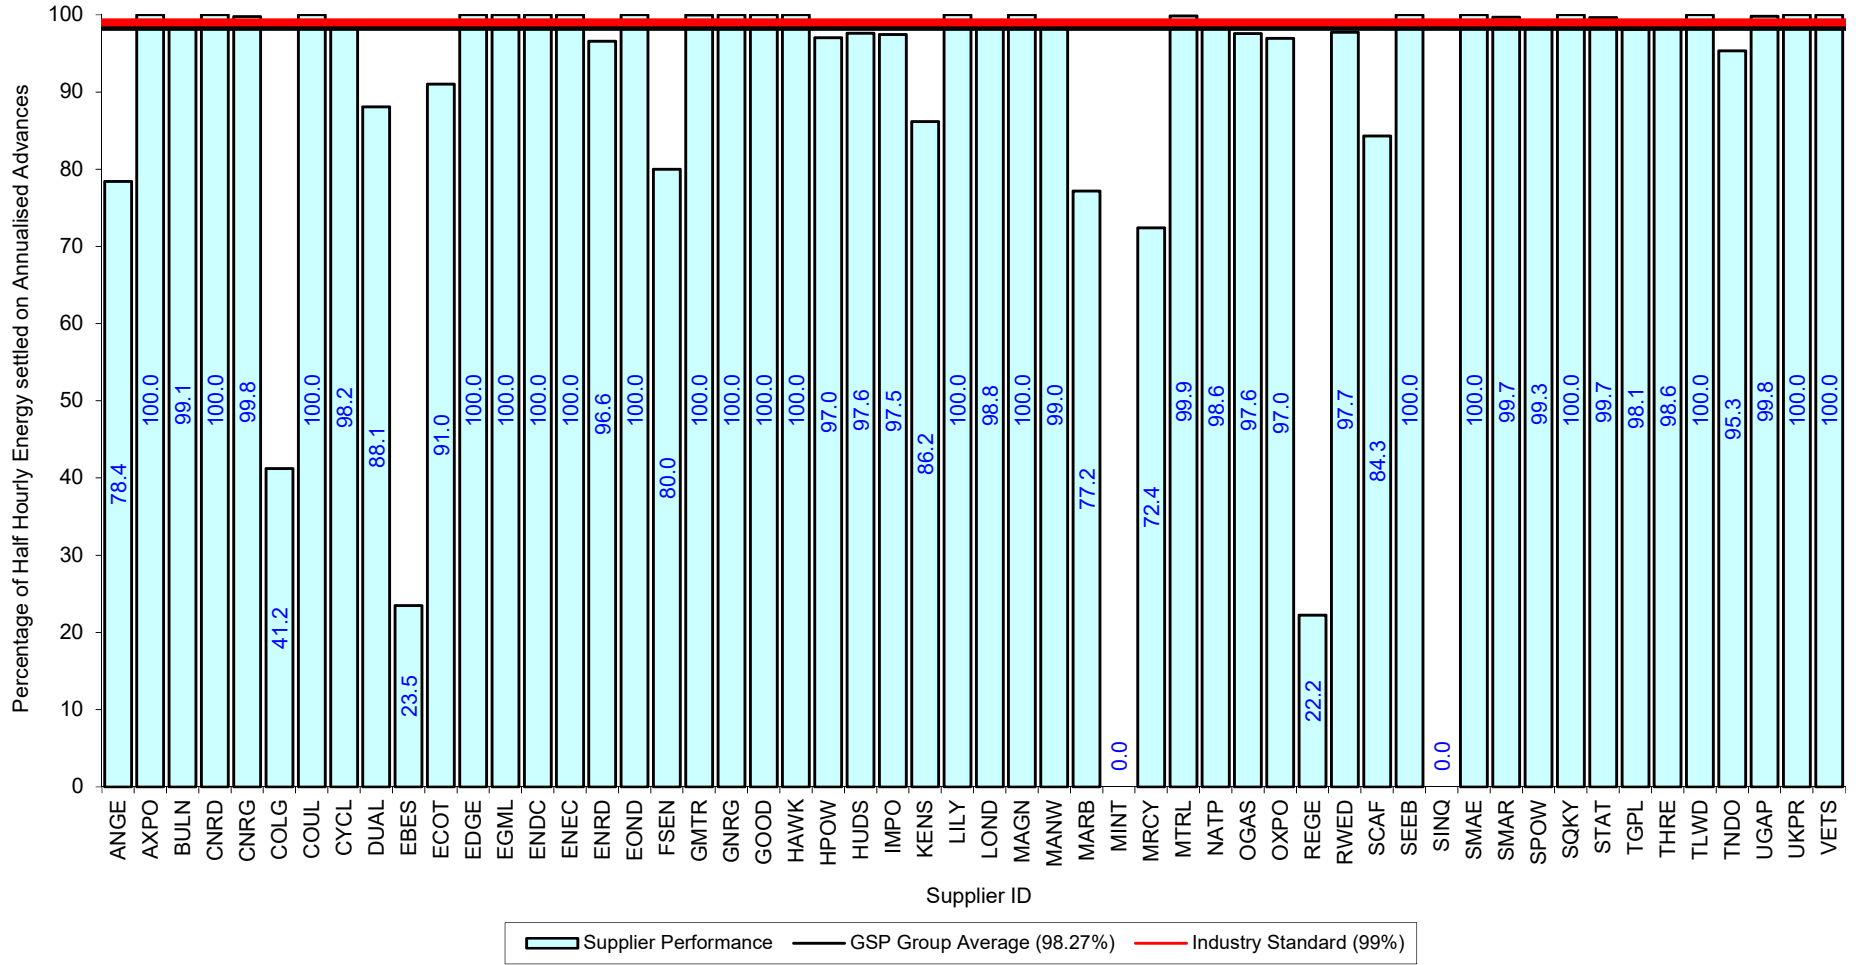

Supplier Performance

 — GSP Group Average (98.06%)

 — Industry Standard (99%)

Supplier Performance
 — GSP Group Average (97.43%)
— Industry Standard (99%)

Supplier Performance | GSP Group Average (97.14%) | Industry Standard (99%)

Supplier Performance
 — GSP Group Average (97.83%)
— Industry Standard (99%)

Supplier Performance
 — GSP Group Average (98.48%)
— Industry Standard (99%)