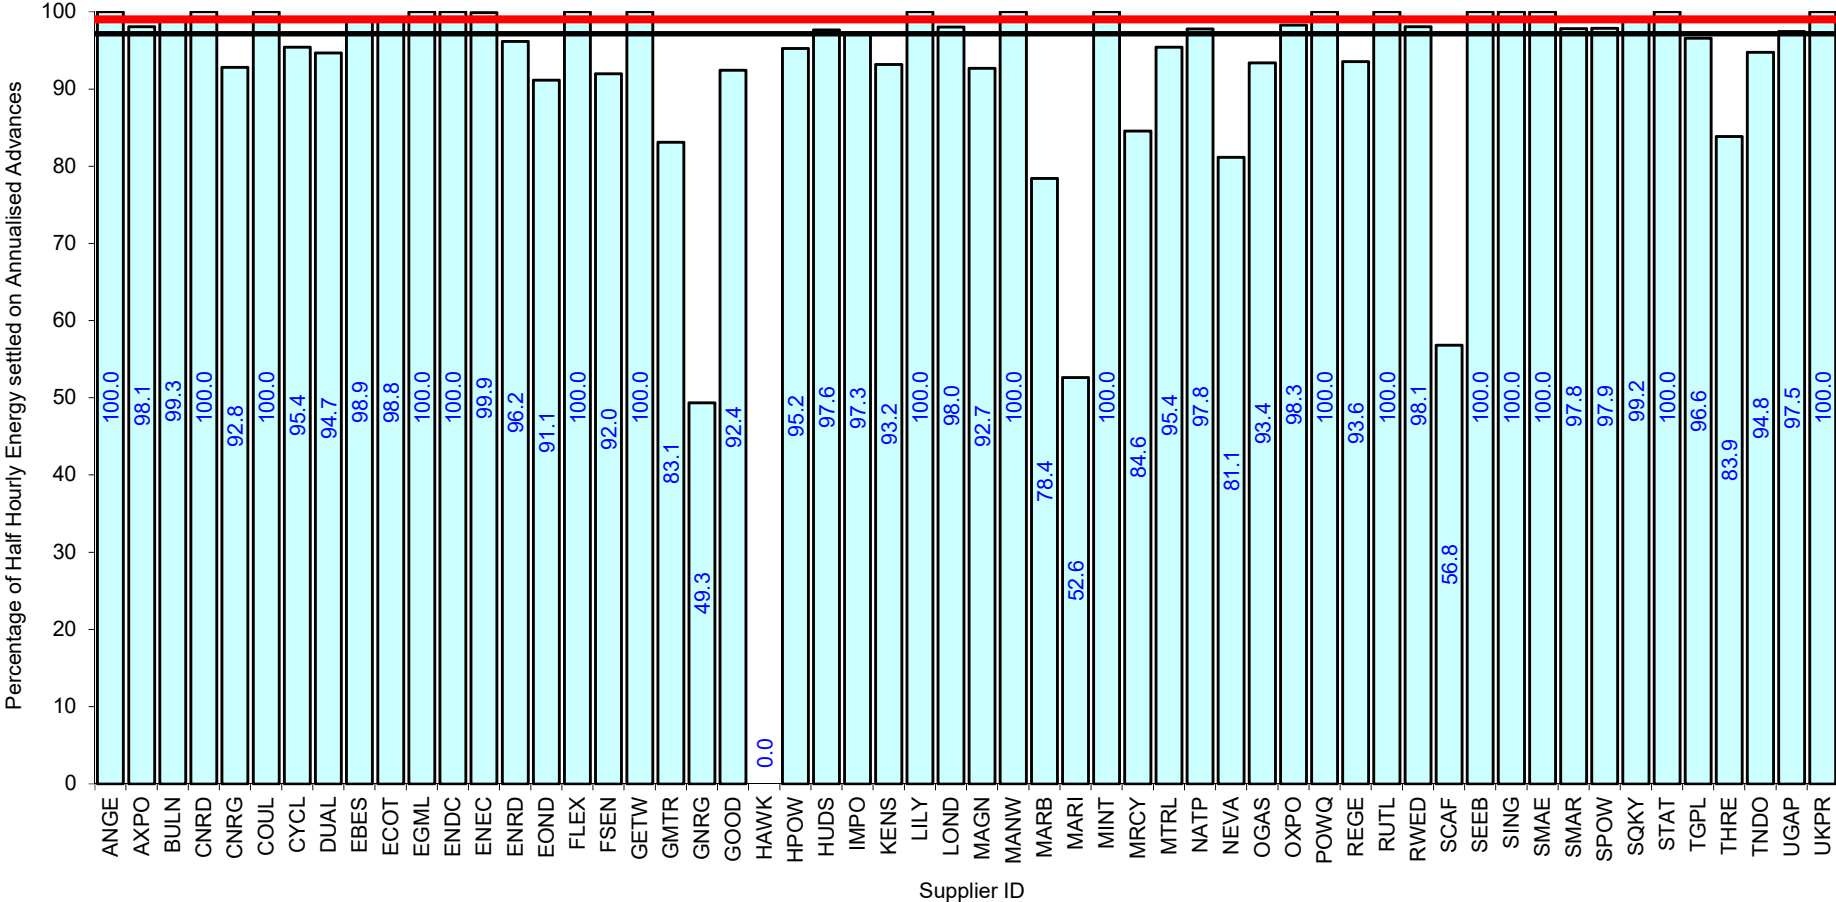

Supplier Performance

 — GSP Group Average (98.06%)

 — Industry Standard (99%)

Supplier Performance
 — GSP Group Average (97.43%)
— Industry Standard (99%)

Supplier Performance | GSP Group Average (97.14%) | Industry Standard (99%)

Supplier Performance
 — GSP Group Average (97.83%)
— Industry Standard (99%)

Supplier Performance
 — GSP Group Average (98.48%)
— Industry Standard (99%)