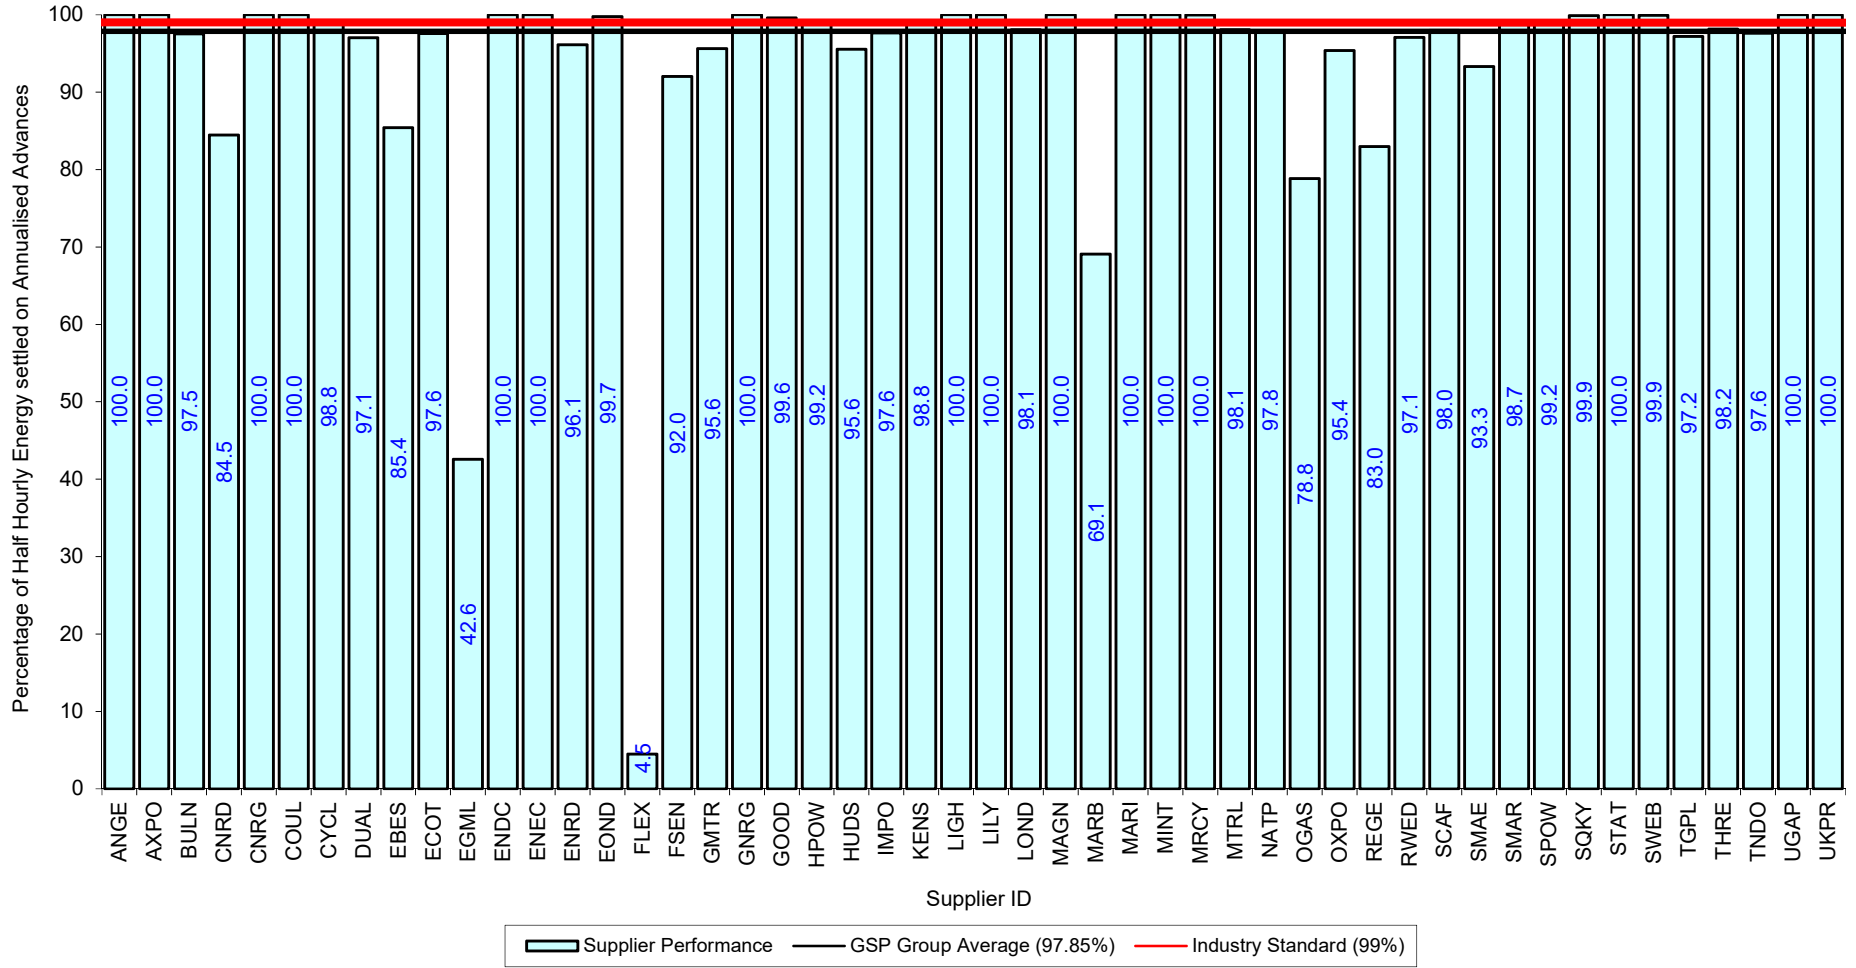

Supplier Performance

 — GSP Group Average (98.06%)

 — Industry Standard (99%)

Supplier Performance
 — GSP Group Average (97.43%)
— Industry Standard (99%)

Supplier Performance | GSP Group Average (97.14%) | Industry Standard (99%)

Supplier Performance
 — GSP Group Average (97.83%)
— Industry Standard (99%)

Supplier Performance
 — GSP Group Average (98.48%)
— Industry Standard (99%)