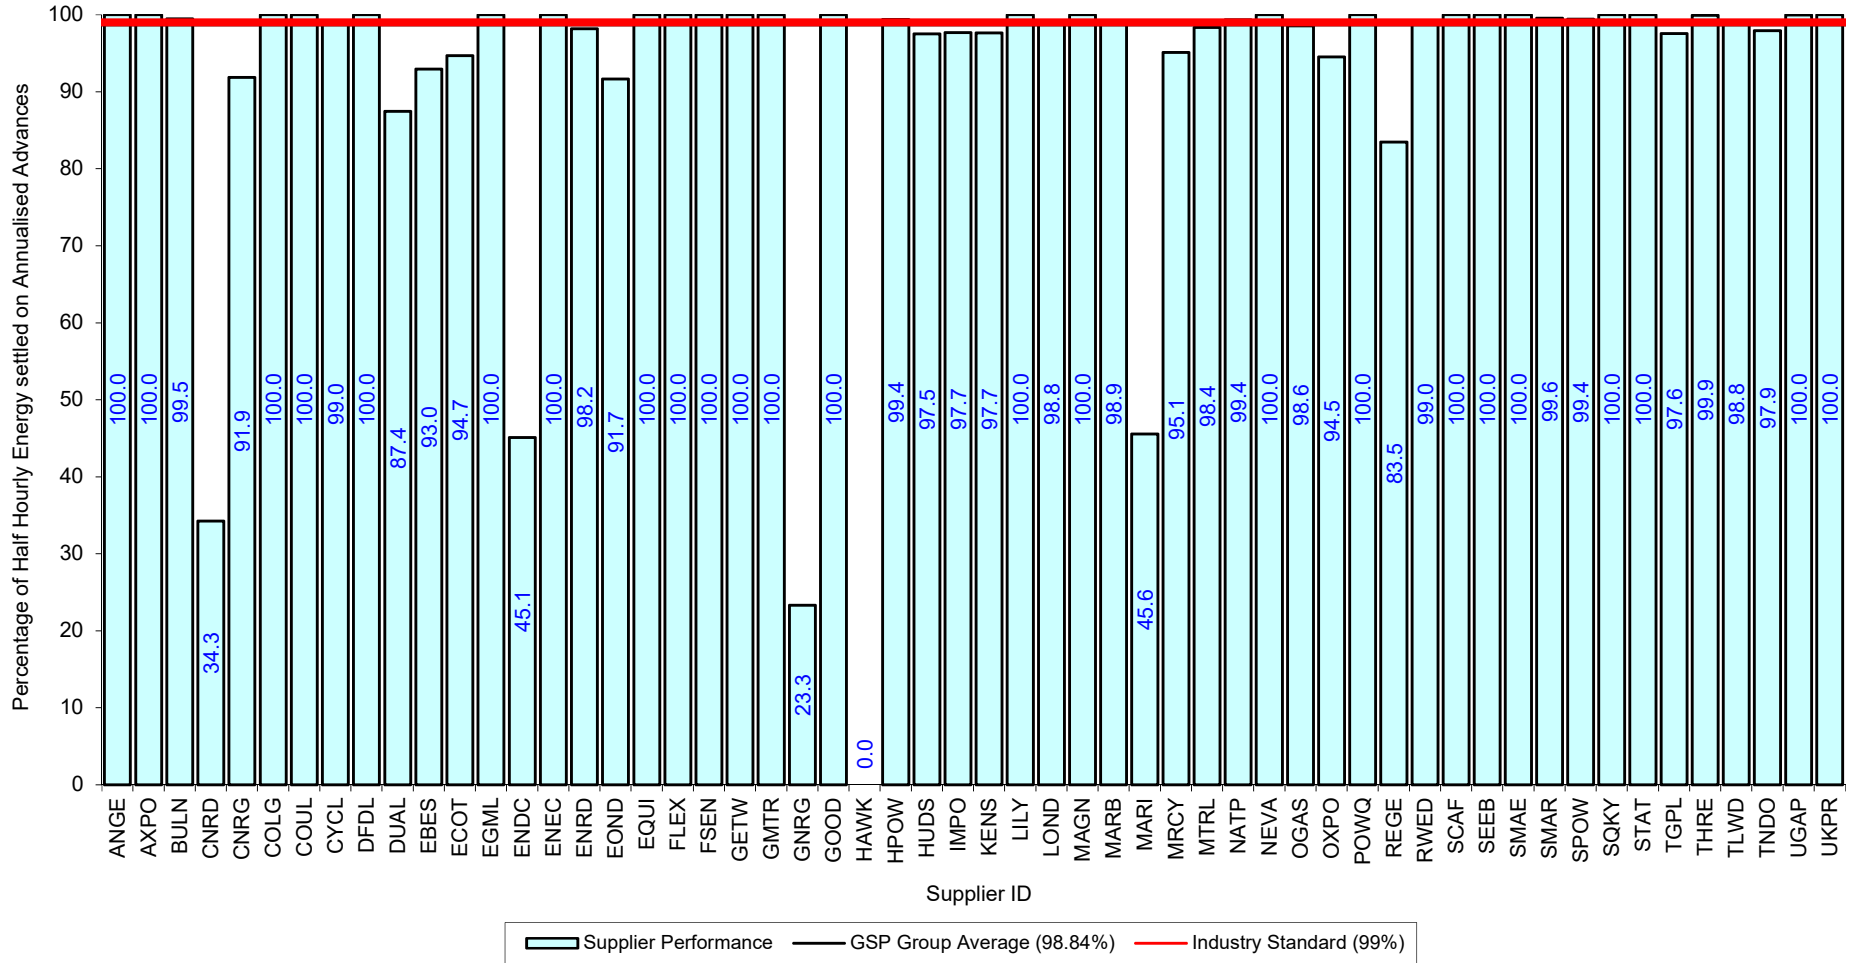

Supplier Performance

 — GSP Group Average (98.06%)

 — Industry Standard (99%)

Supplier Performance
 — GSP Group Average (97.43%)
— Industry Standard (99%)

Supplier Performance | GSP Group Average (97.14%) | Industry Standard (99%)

Supplier Performance
 — GSP Group Average (97.83%)
— Industry Standard (99%)

Supplier Performance
 — GSP Group Average (98.48%)
— Industry Standard (99%)