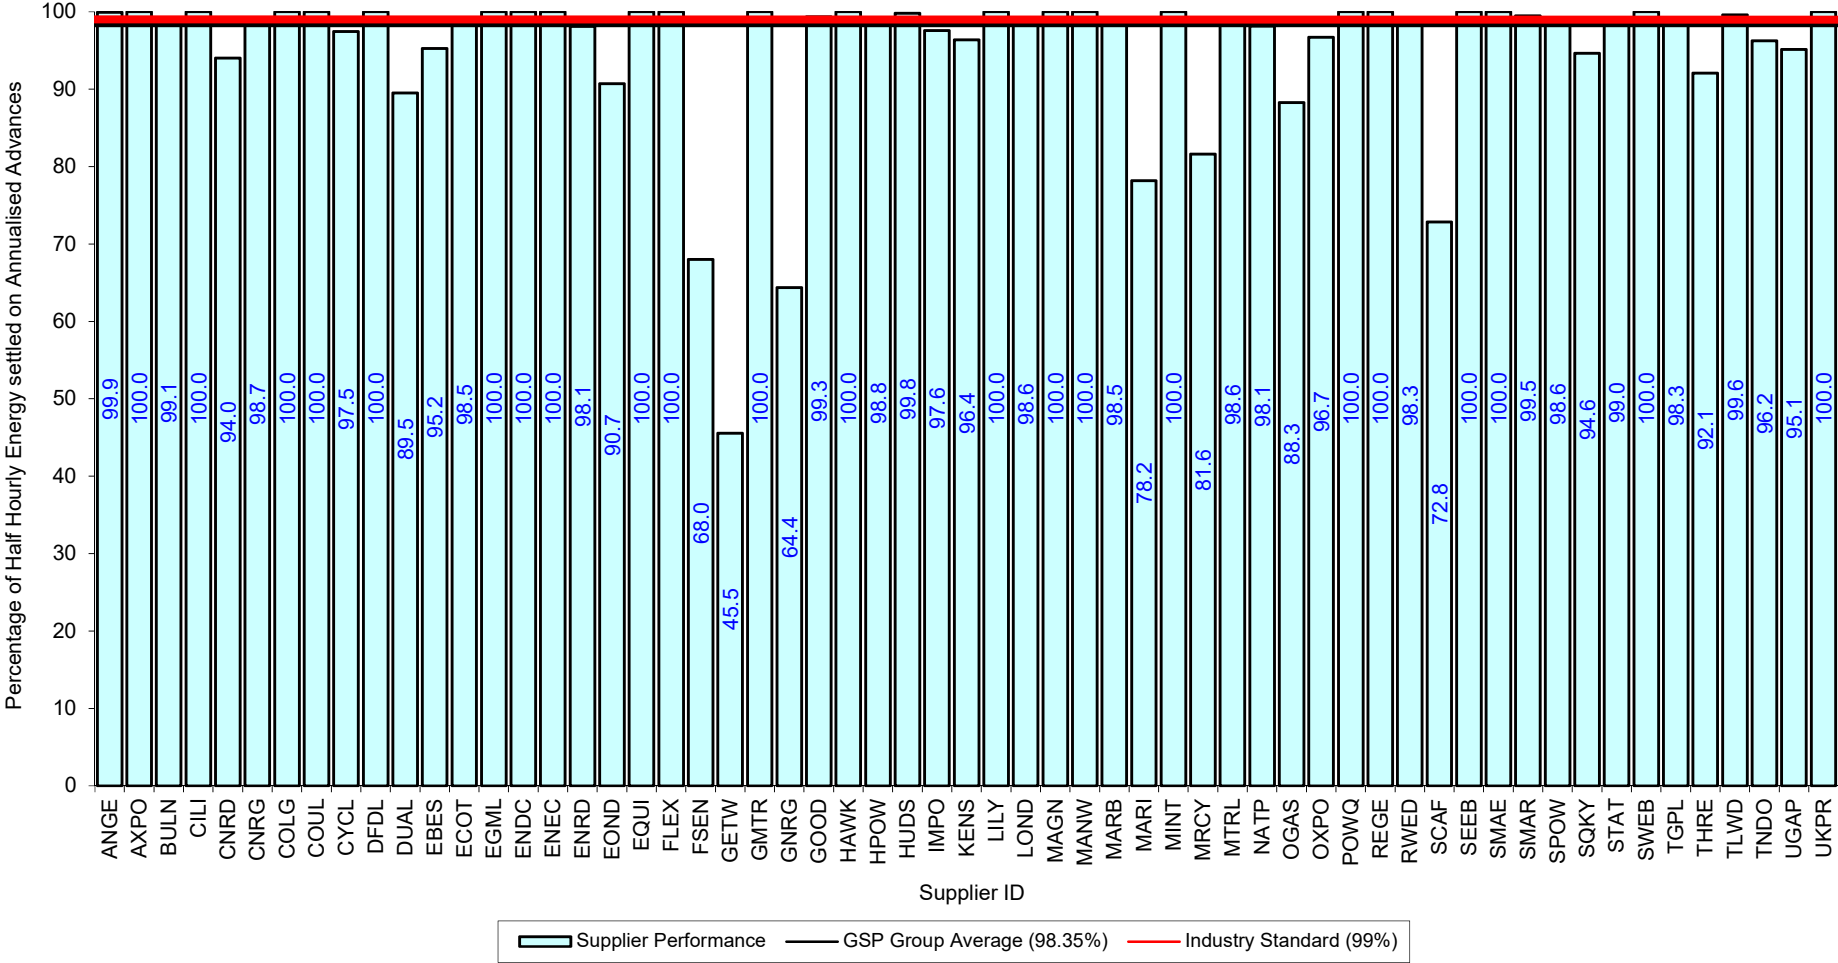

Supplier Performance

 — GSP Group Average (98.06%)

 — Industry Standard (99%)

Supplier Performance
 — GSP Group Average (97.43%)
— Industry Standard (99%)

Supplier Performance | GSP Group Average (97.14%) | Industry Standard (99%)

Supplier Performance
 — GSP Group Average (97.83%)
— Industry Standard (99%)

Supplier Performance
 — GSP Group Average (98.48%)
— Industry Standard (99%)