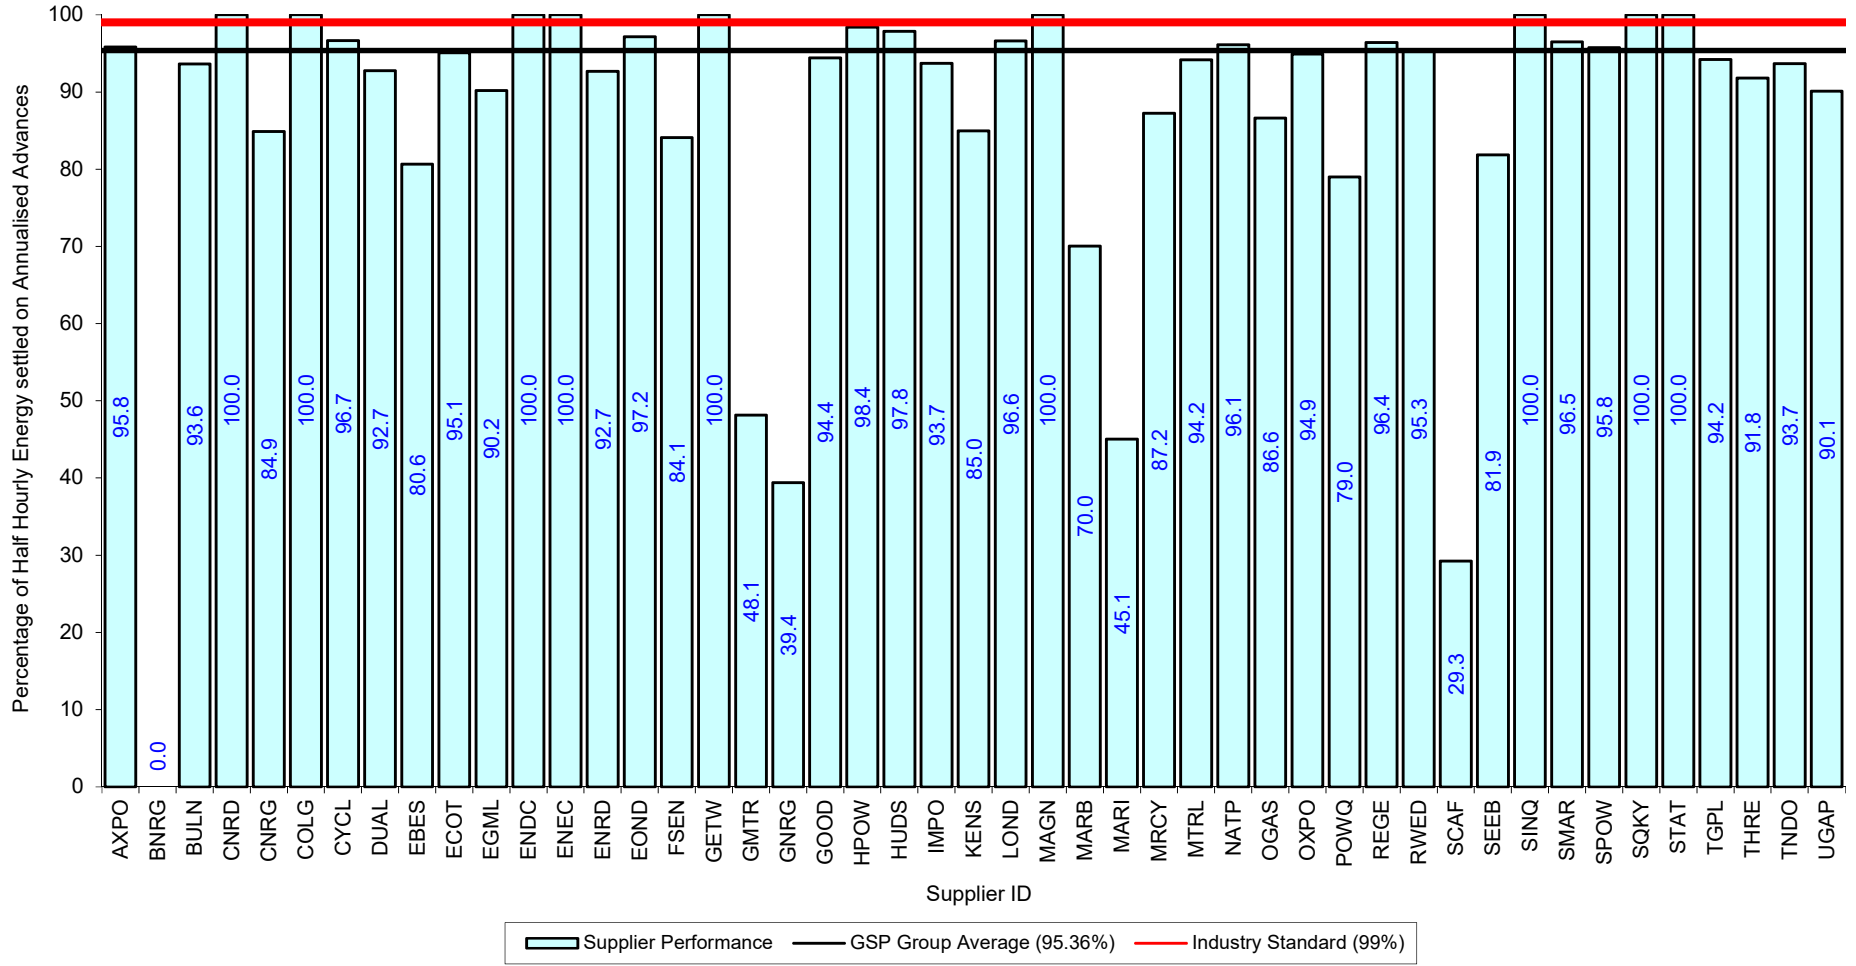

Supplier Performance

 — GSP Group Average (98.06%)

 — Industry Standard (99%)

Supplier Performance
 — GSP Group Average (97.43%)
— Industry Standard (99%)

Supplier Performance | GSP Group Average (97.14%) | Industry Standard (99%)

Supplier Performance
 — GSP Group Average (97.83%)
— Industry Standard (99%)

Supplier Performance
 — GSP Group Average (98.48%)
— Industry Standard (99%)