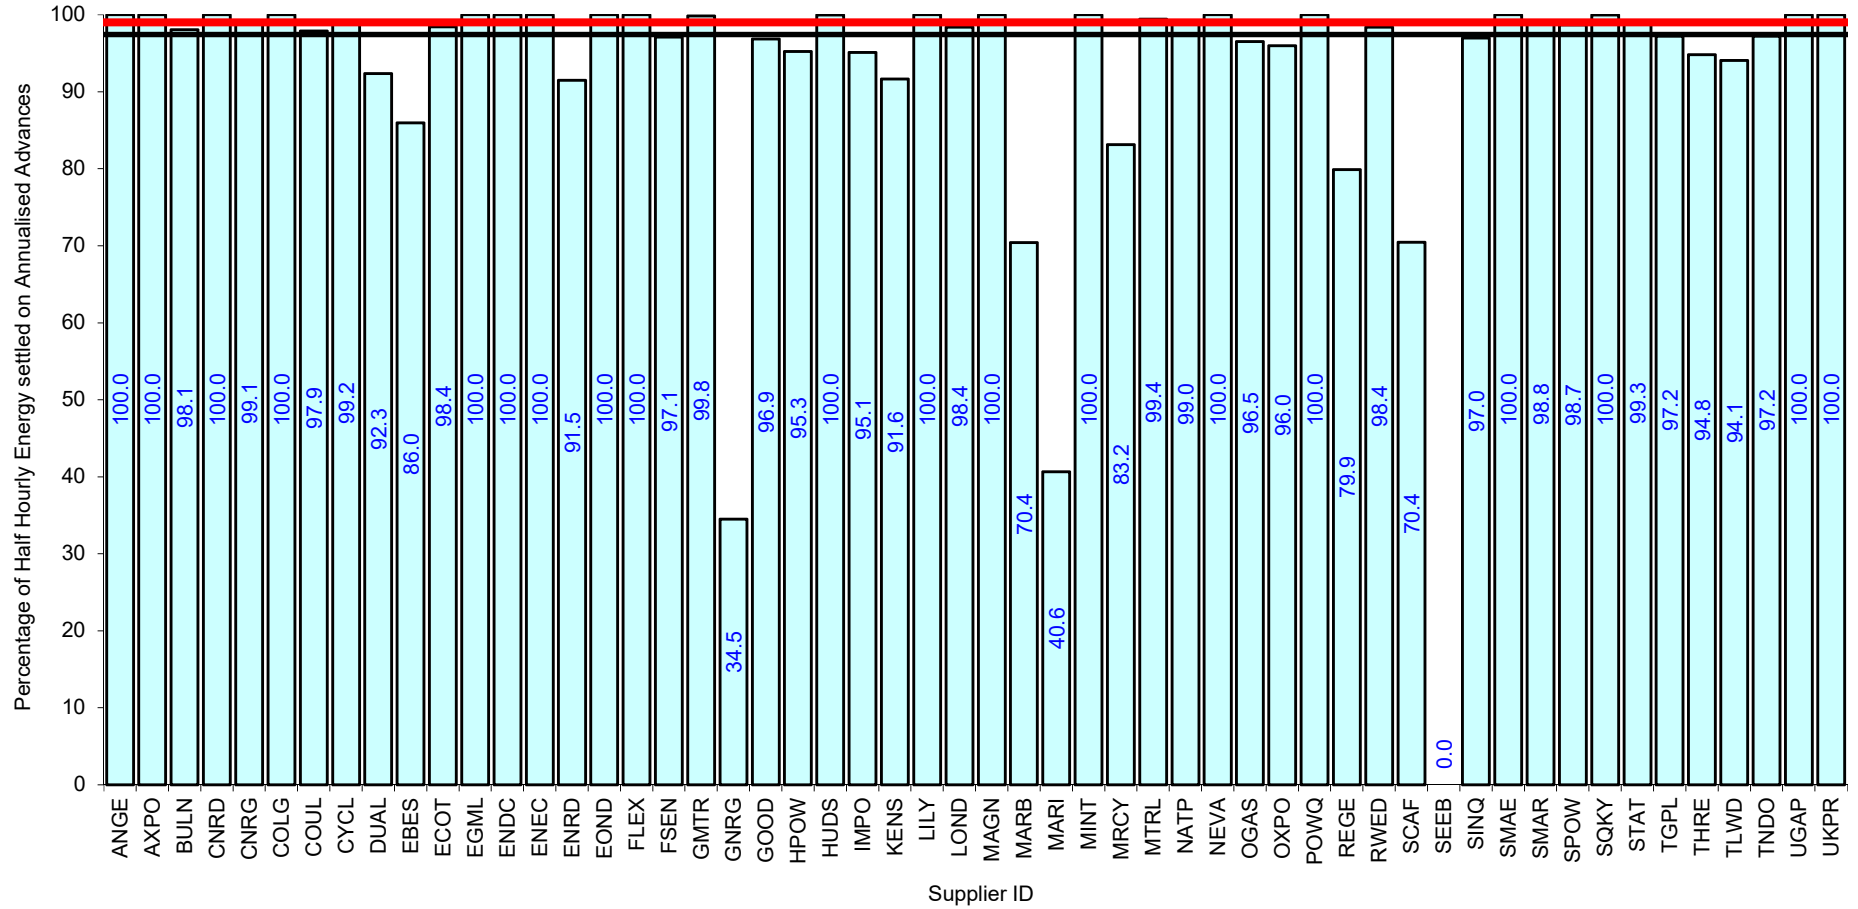

Supplier Performance

 — GSP Group Average (98.06%)

 — Industry Standard (99%)

Supplier Performance
 — GSP Group Average (97.43%)
— Industry Standard (99%)

Supplier Performance | GSP Group Average (97.14%) | Industry Standard (99%)

Supplier Performance
 — GSP Group Average (97.83%)
— Industry Standard (99%)

Supplier Performance
 — GSP Group Average (98.48%)
— Industry Standard (99%)