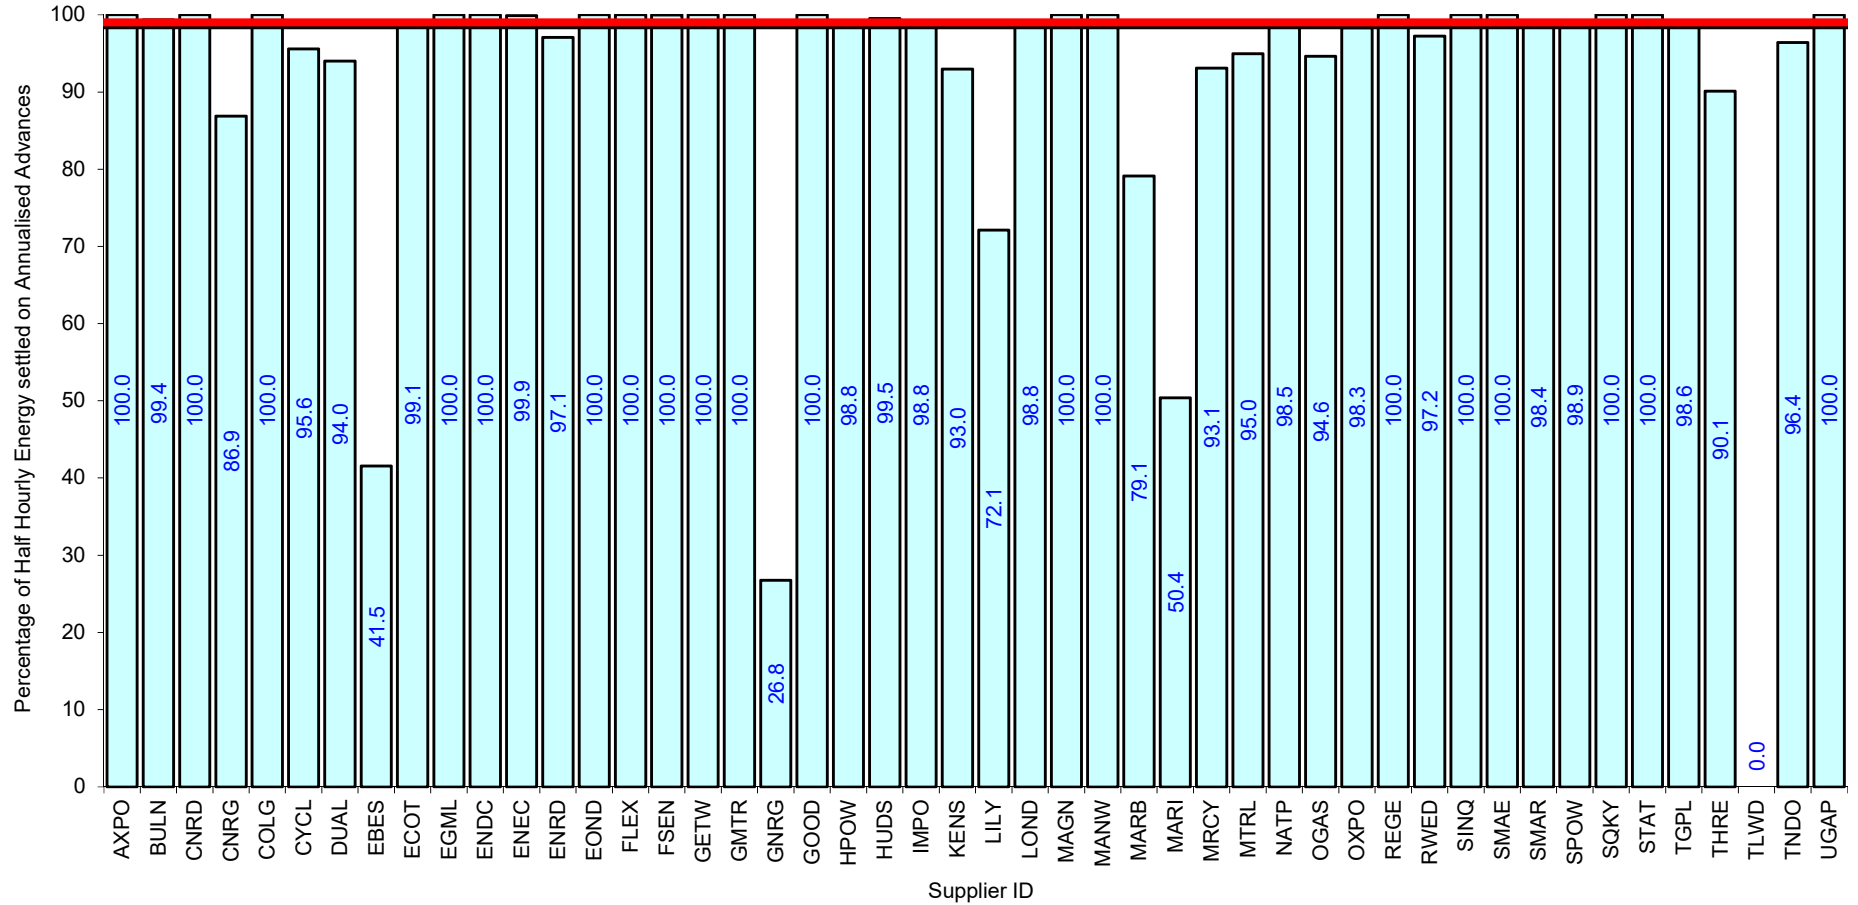

Supplier Performance

 — GSP Group Average (98.06%)

 — Industry Standard (99%)

Supplier Performance
 — GSP Group Average (97.43%)
— Industry Standard (99%)

Supplier Performance | GSP Group Average (97.14%) | Industry Standard (99%)

Supplier Performance
 — GSP Group Average (97.83%)
— Industry Standard (99%)

Supplier Performance
 — GSP Group Average (98.48%)
— Industry Standard (99%)