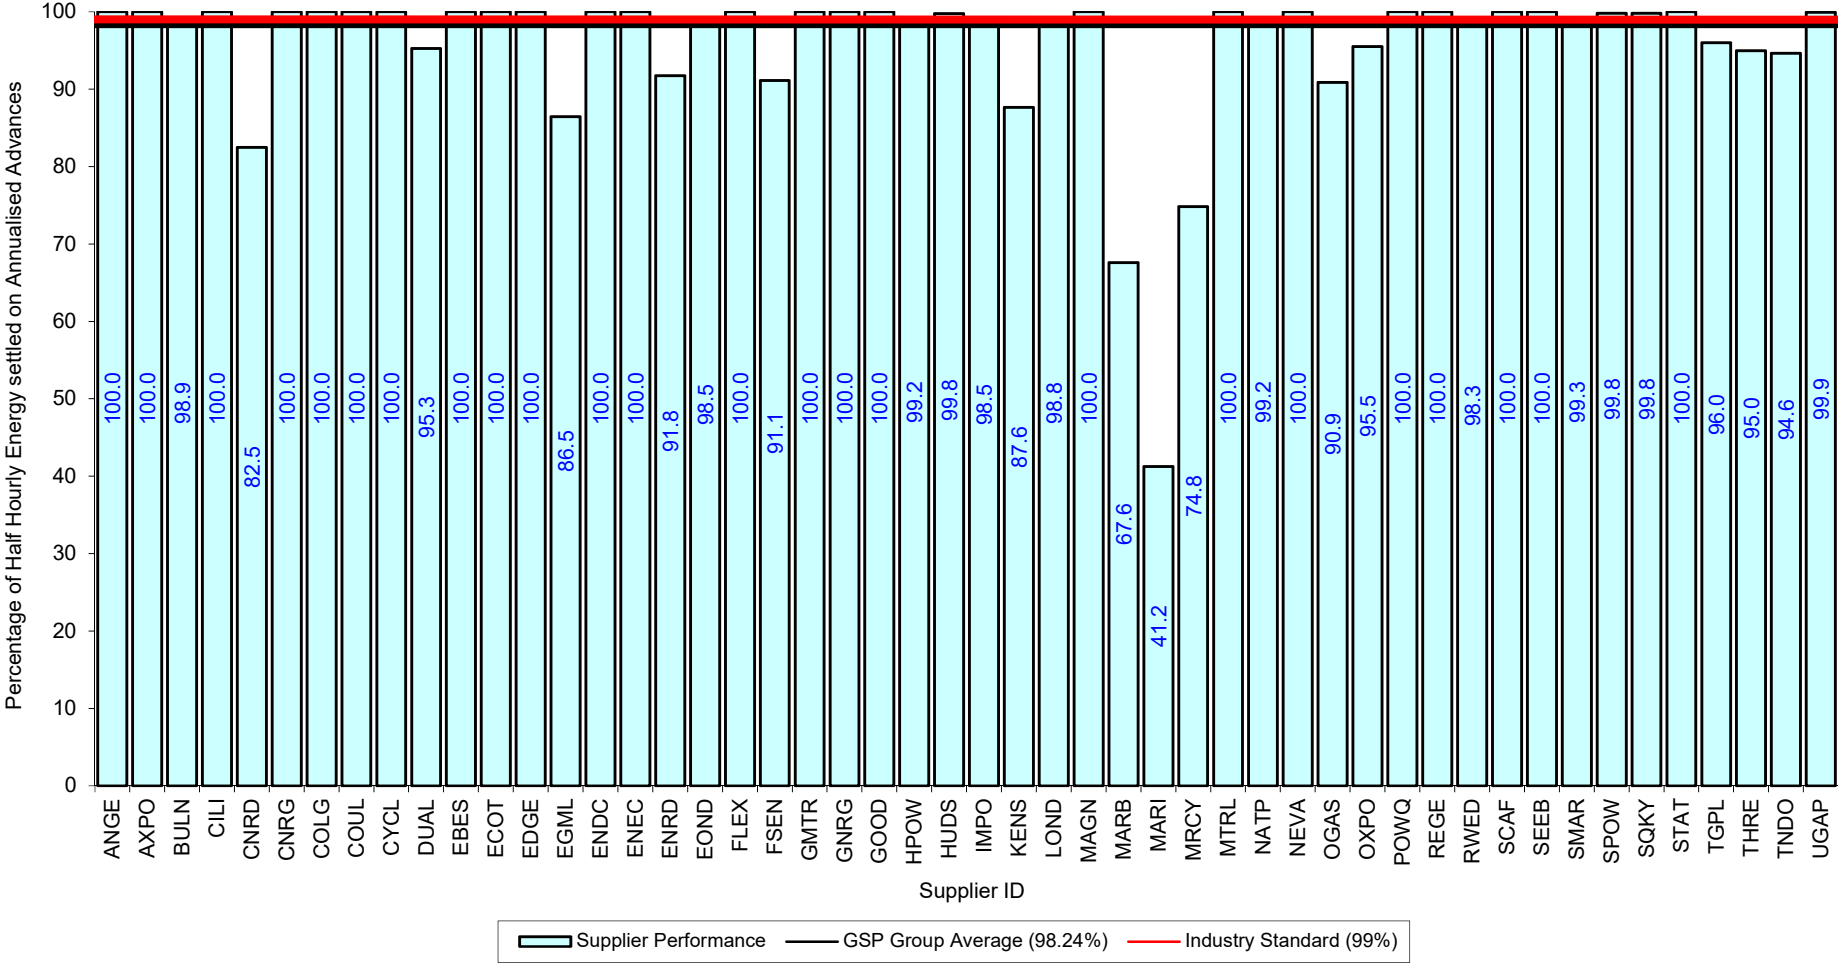

Supplier Performance

 — GSP Group Average (98.06%)

 — Industry Standard (99%)

Supplier Performance
 — GSP Group Average (97.43%)
— Industry Standard (99%)

Supplier Performance | GSP Group Average (97.14%) | Industry Standard (99%)

Supplier Performance
 — GSP Group Average (97.83%)
— Industry Standard (99%)

Supplier Performance
 — GSP Group Average (98.48%)
— Industry Standard (99%)