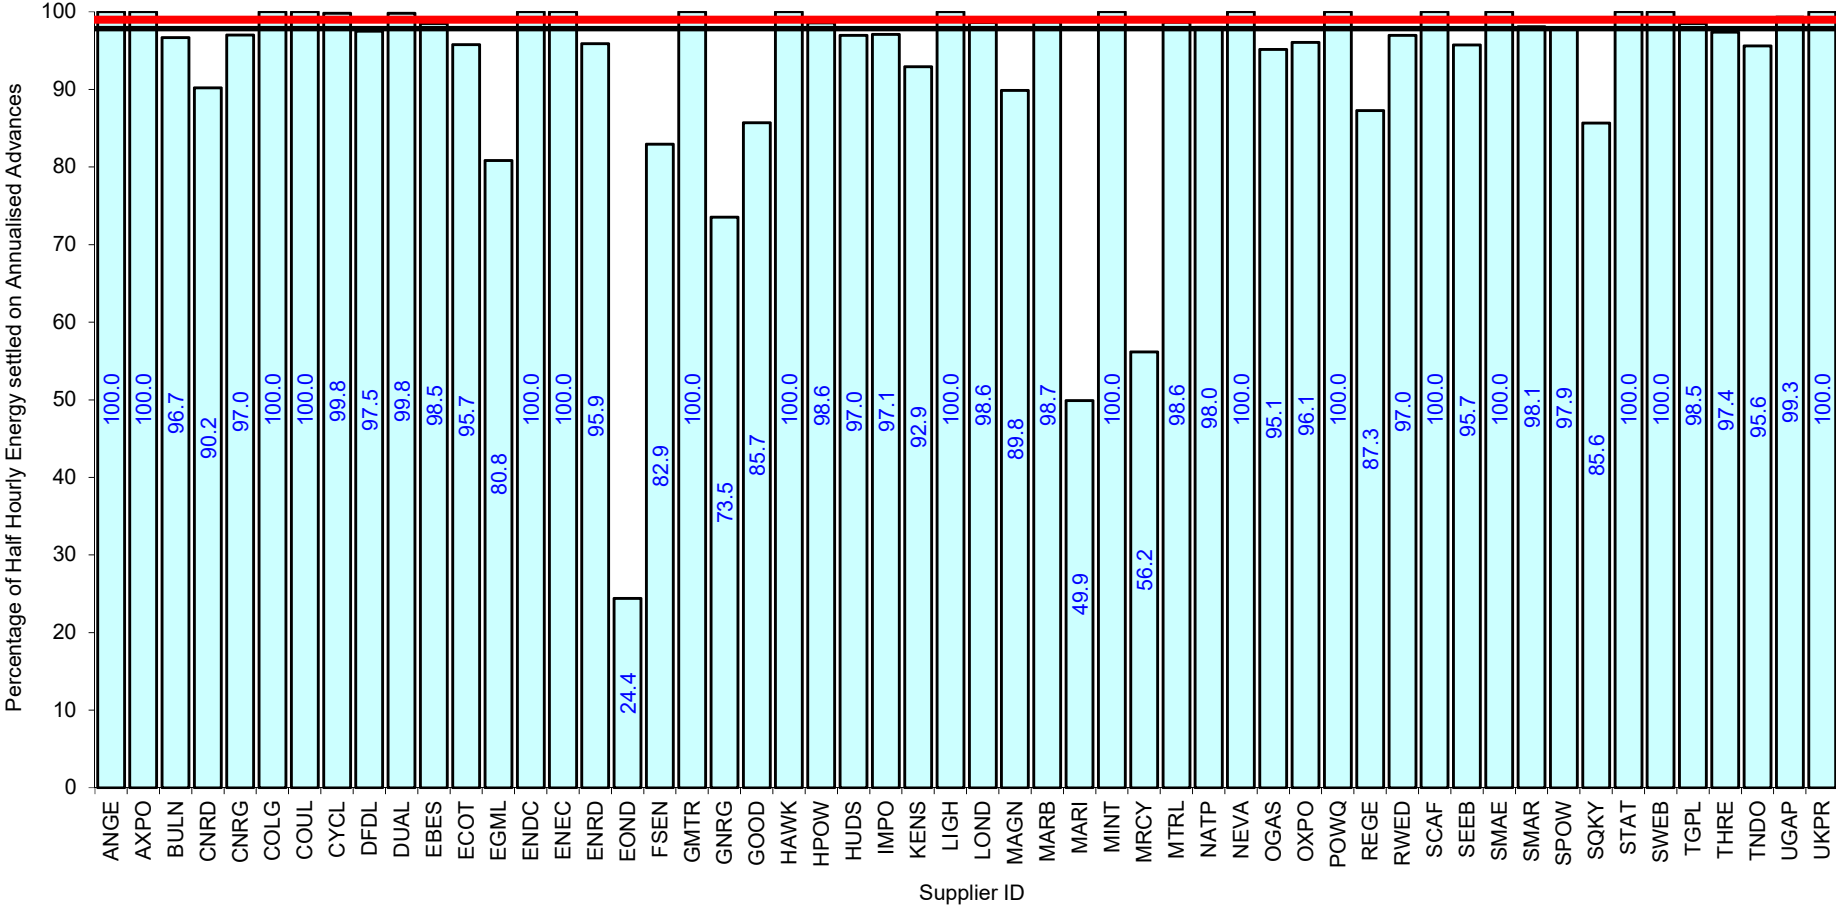

Supplier Performance

 — GSP Group Average (98.06%)

 — Industry Standard (99%)

Supplier Performance
 — GSP Group Average (97.43%)
— Industry Standard (99%)

Supplier Performance | GSP Group Average (97.14%) | Industry Standard (99%)

Supplier Performance
 — GSP Group Average (97.83%)
— Industry Standard (99%)

Supplier Performance
 — GSP Group Average (98.48%)
— Industry Standard (99%)