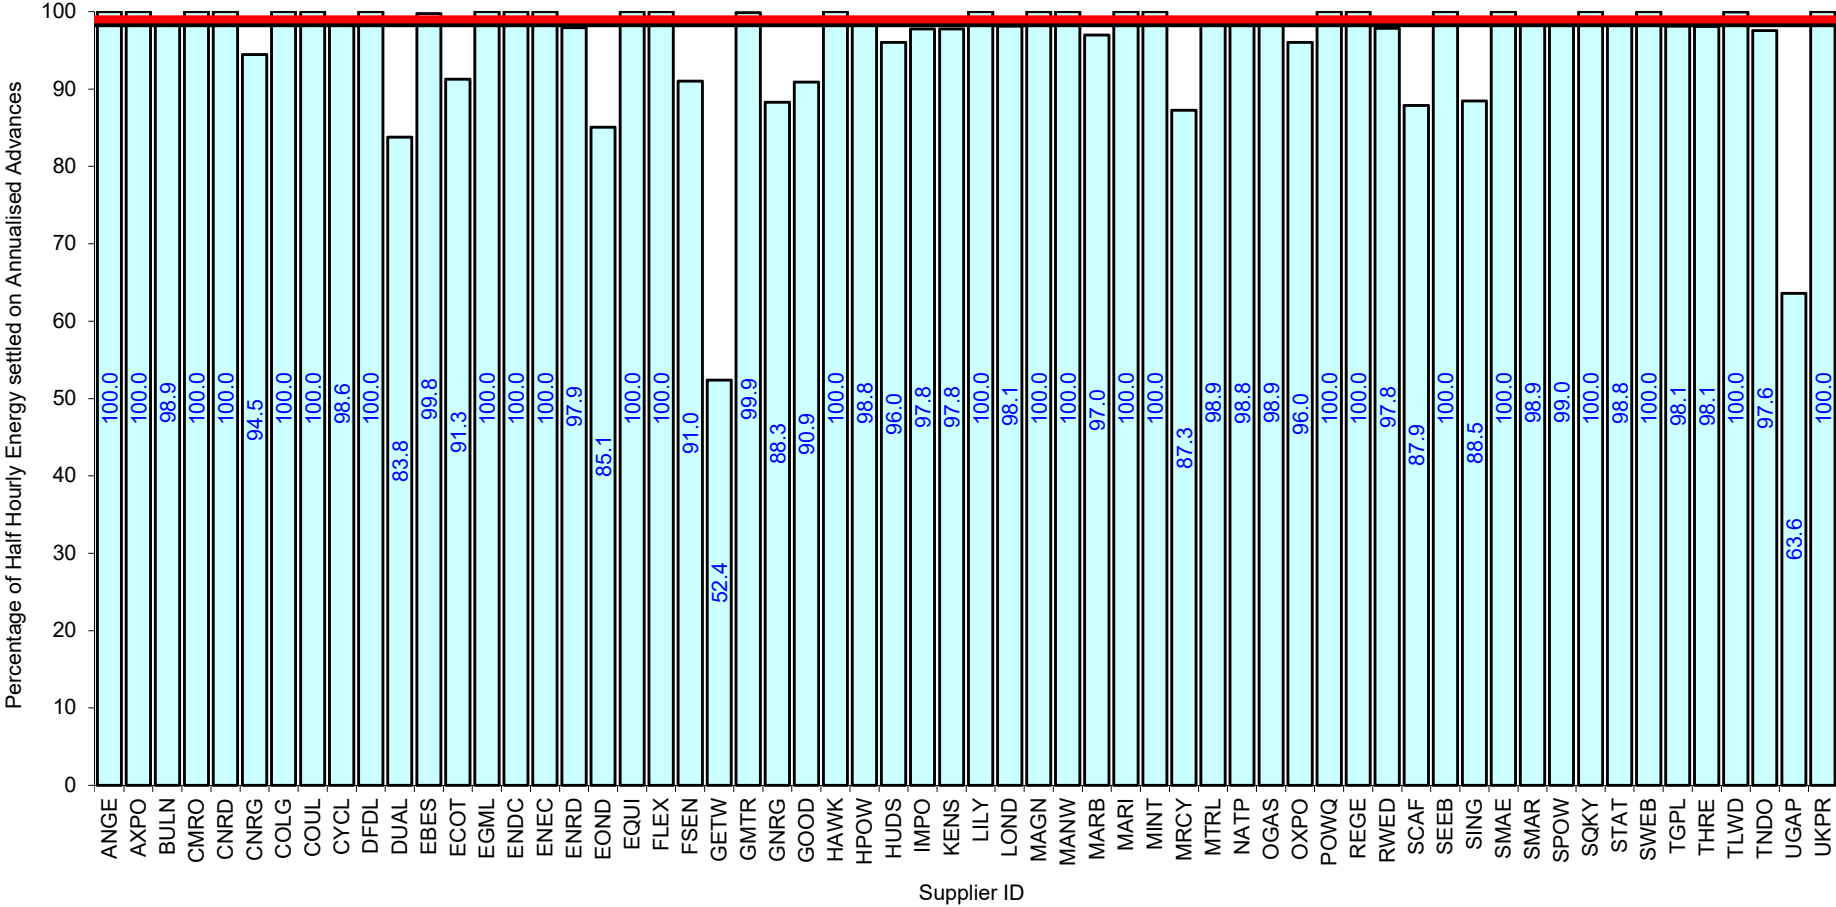

Supplier Performance
 
 — GSP Group Average (97.85%)
 

 — Industry Standard (99%)

Supplier Performance
  GSP Group Average (98.32%)
  Industry Standard (99%)

Supplier Performance   
 — GSP Group Average (99.01%)   
 — Industry Standard (99%)

Supplier Performance
 — GSP Group Average (97.87%)
— Industry Standard (99%)

Supplier Performance — GSP Group Average (97.5%) — Industry Standard (99%)