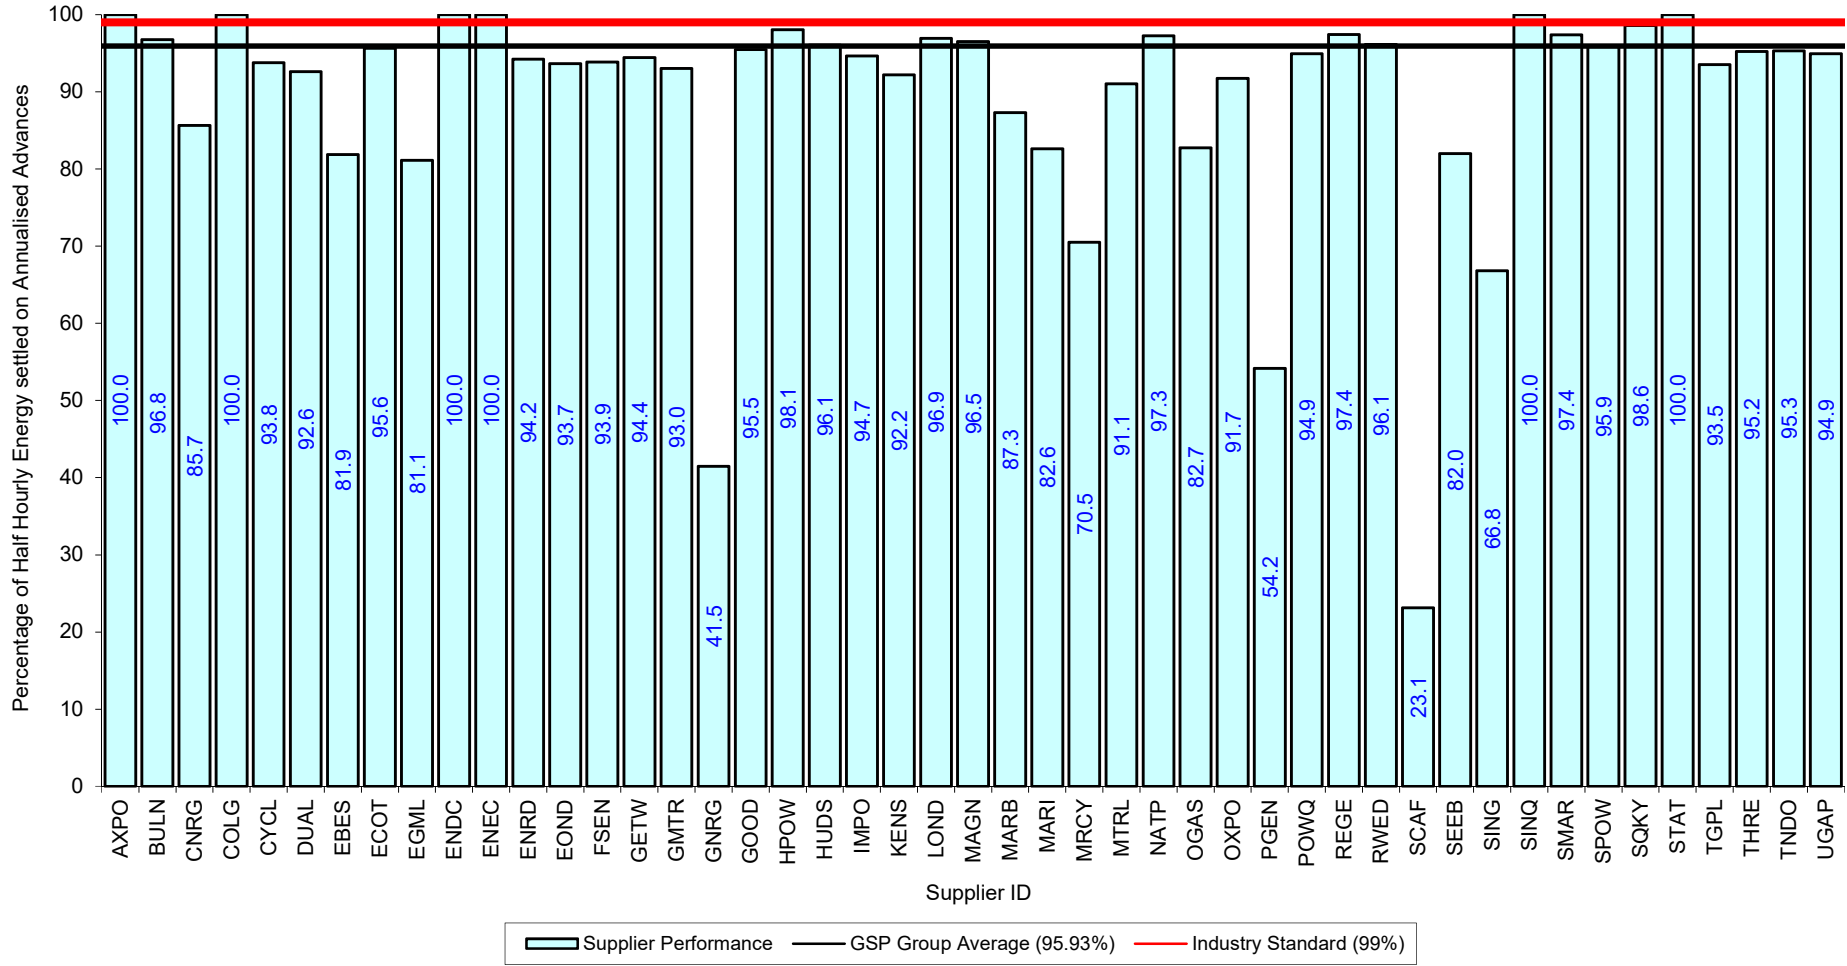

Supplier Performance
 
 — GSP Group Average (97.85%)
 

 — Industry Standard (99%)

Supplier Performance
  GSP Group Average (98.32%)
  Industry Standard (99%)

Supplier Performance   
 — GSP Group Average (99.01%)   
 — Industry Standard (99%)

Supplier Performance
 — GSP Group Average (97.87%)
— Industry Standard (99%)

Supplier Performance — GSP Group Average (97.5%) — Industry Standard (99%)