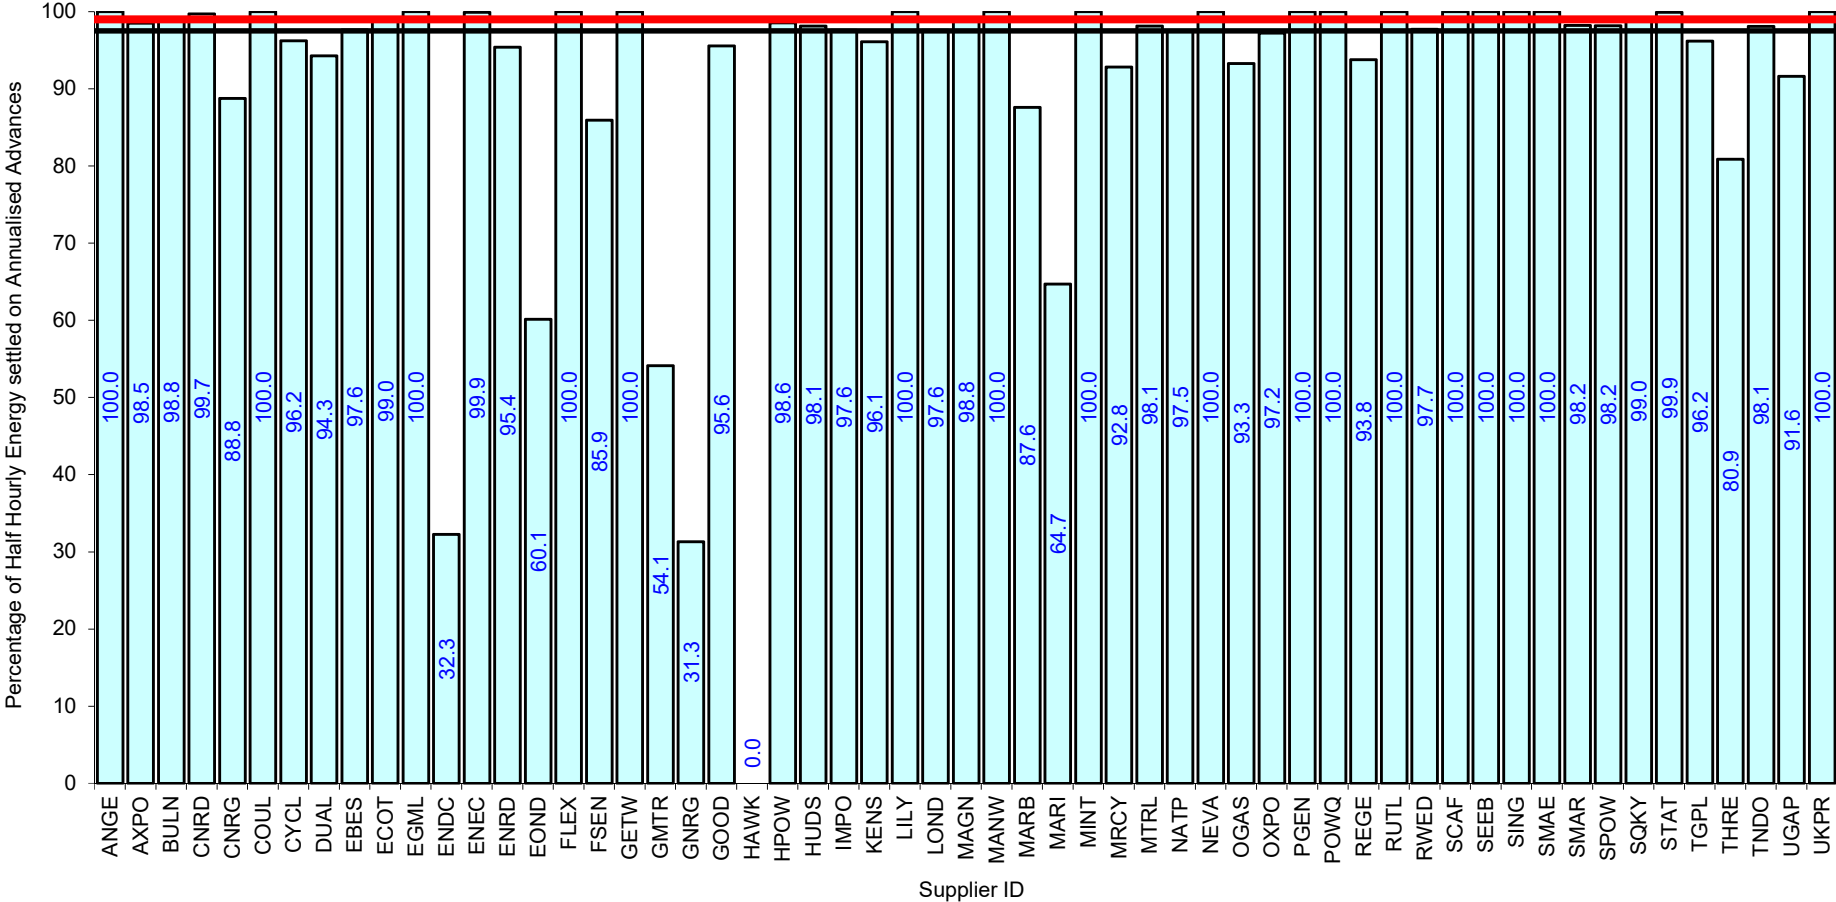

Supplier Performance
 
 — GSP Group Average (97.85%)
 

 — Industry Standard (99%)

Supplier Performance
  GSP Group Average (98.32%)
  Industry Standard (99%)

Supplier Performance   
 — GSP Group Average (99.01%)   
 — Industry Standard (99%)

Supplier Performance
 — GSP Group Average (97.87%)
— Industry Standard (99%)

Supplier Performance — GSP Group Average (97.5%) — Industry Standard (99%)