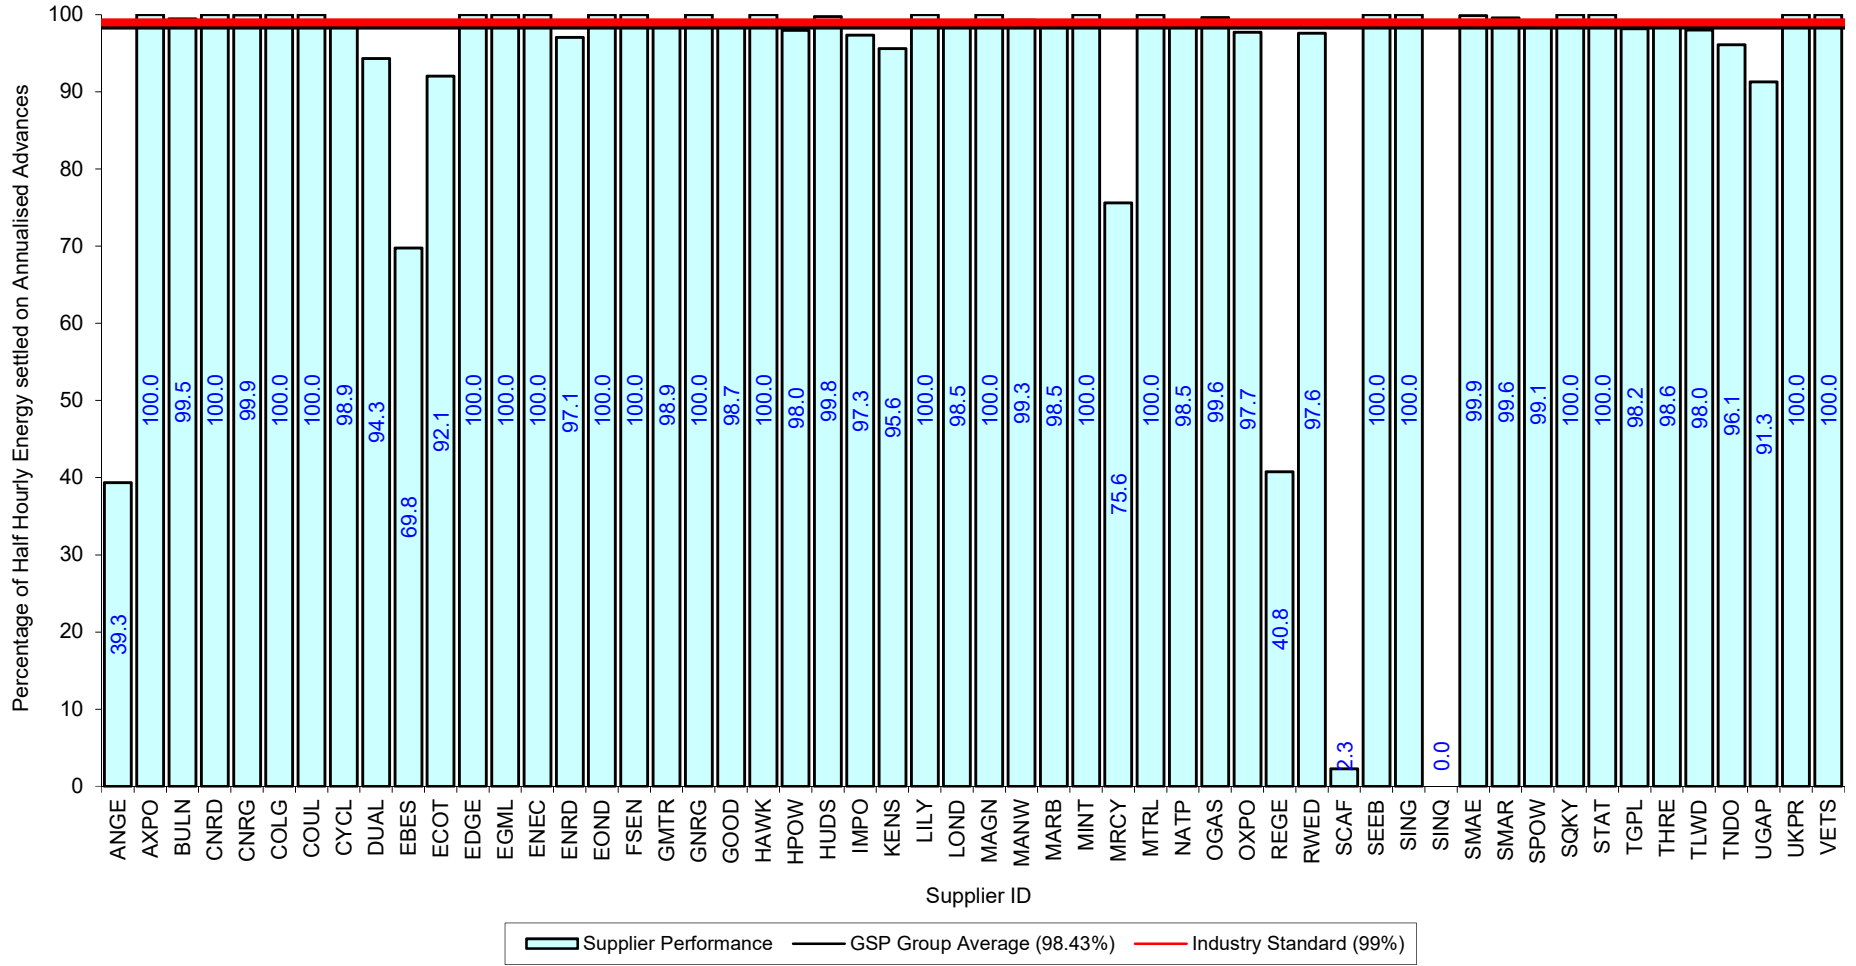

Supplier Performance
 
 — GSP Group Average (97.85%)
 

 — Industry Standard (99%)

Supplier Performance
  GSP Group Average (98.32%)
  Industry Standard (99%)

Supplier Performance   
 — GSP Group Average (99.01%)   
 — Industry Standard (99%)

Supplier Performance
 — GSP Group Average (97.87%)
— Industry Standard (99%)

Supplier Performance — GSP Group Average (97.5%) — Industry Standard (99%)