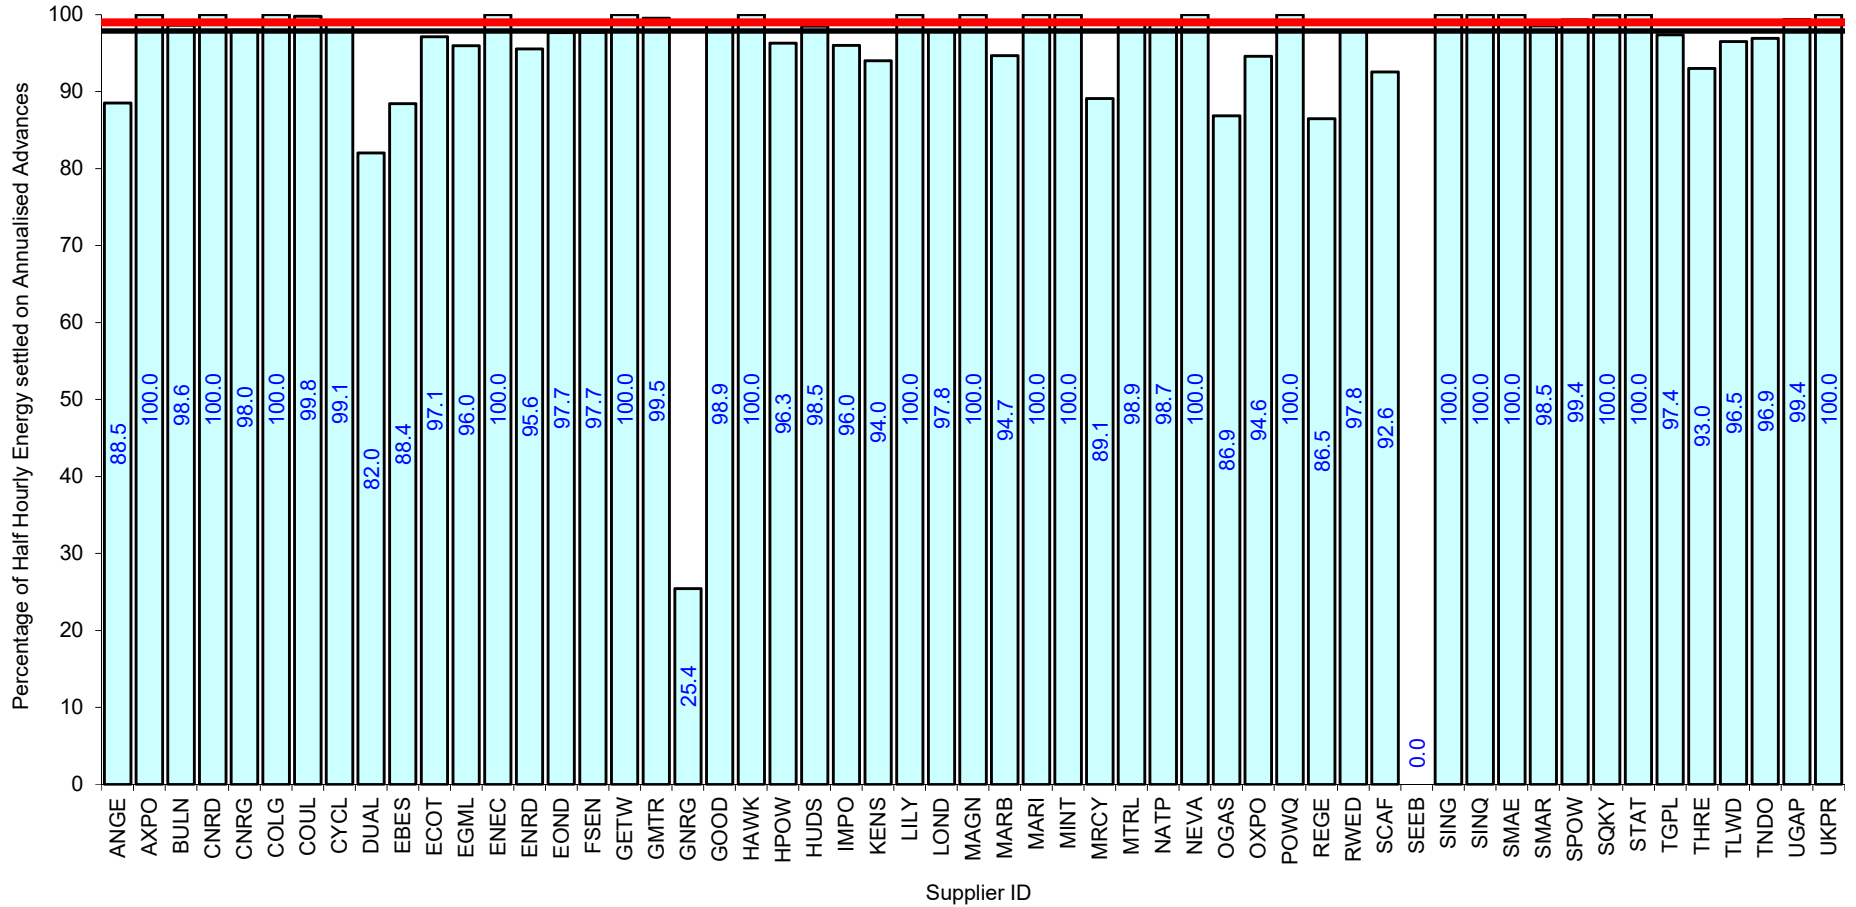

Supplier Performance
 
 — GSP Group Average (97.85%)
 

 — Industry Standard (99%)

Supplier Performance
  GSP Group Average (98.32%)
  Industry Standard (99%)

Supplier Performance   
 — GSP Group Average (99.01%)   
 — Industry Standard (99%)

Supplier Performance
 — GSP Group Average (97.87%)
— Industry Standard (99%)

Supplier Performance — GSP Group Average (97.5%) — Industry Standard (99%)