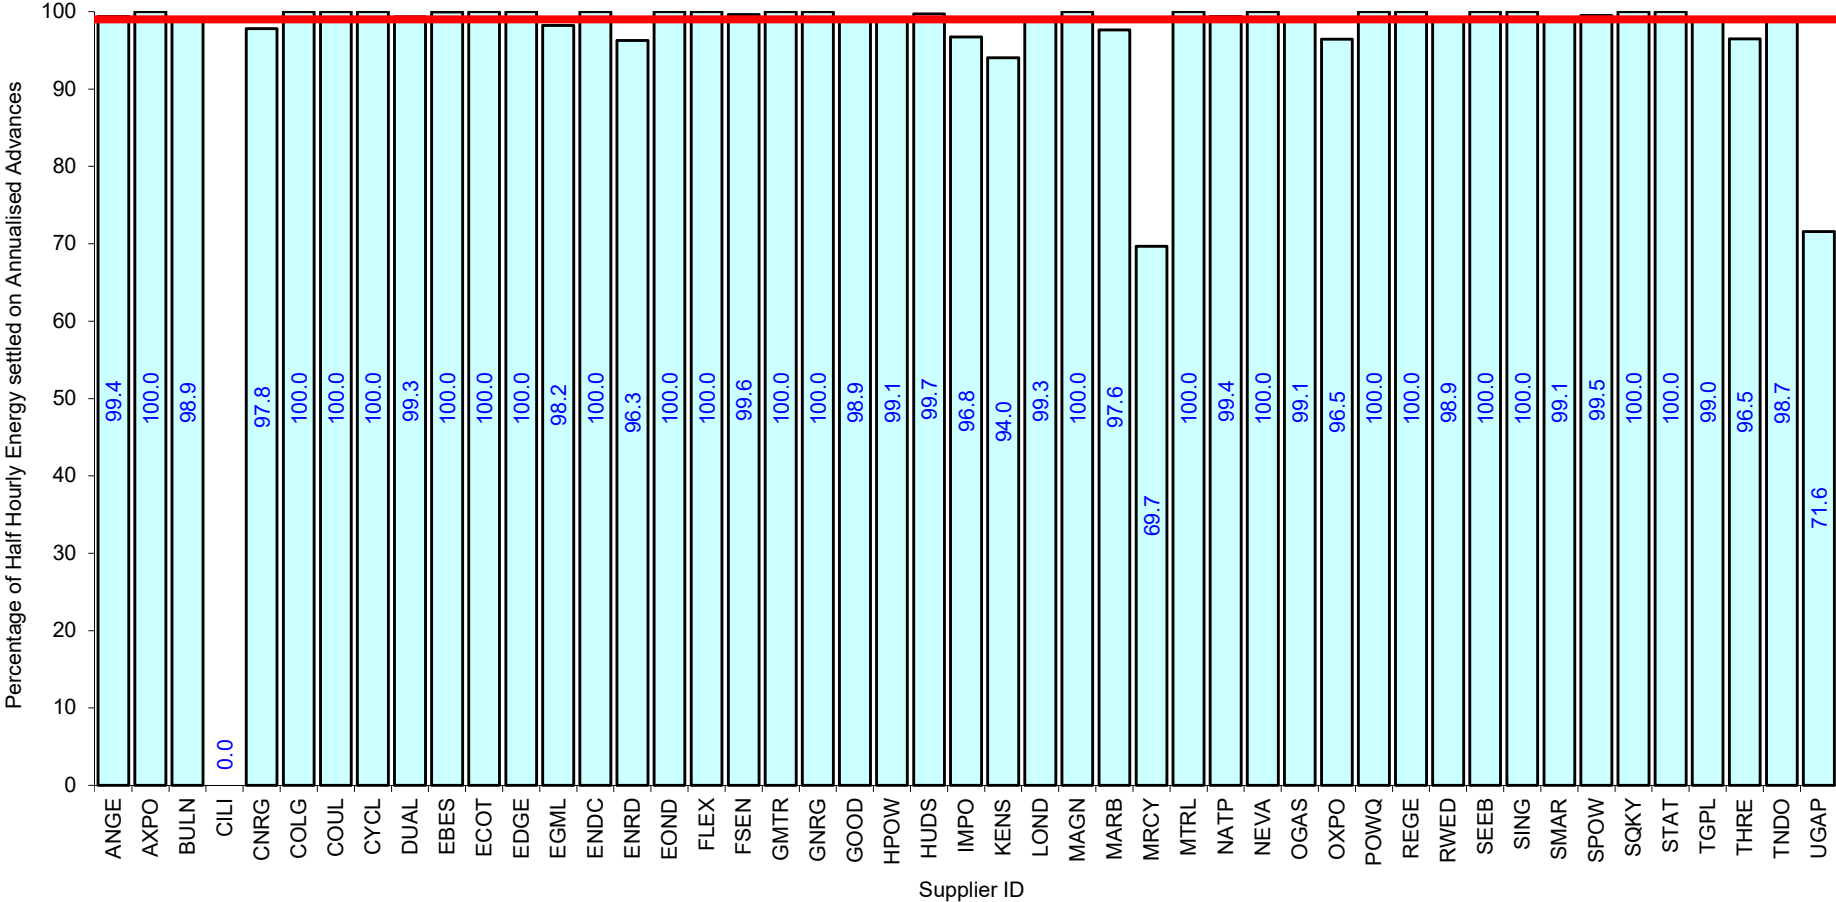

Supplier Performance
 
 — GSP Group Average (97.85%)
 

 — Industry Standard (99%)

Supplier Performance
  GSP Group Average (98.32%)
  Industry Standard (99%)

Supplier Performance   
 — GSP Group Average (99.01%)   
 — Industry Standard (99%)

Supplier Performance
 — GSP Group Average (97.87%)
— Industry Standard (99%)

Supplier Performance — GSP Group Average (97.5%) — Industry Standard (99%)