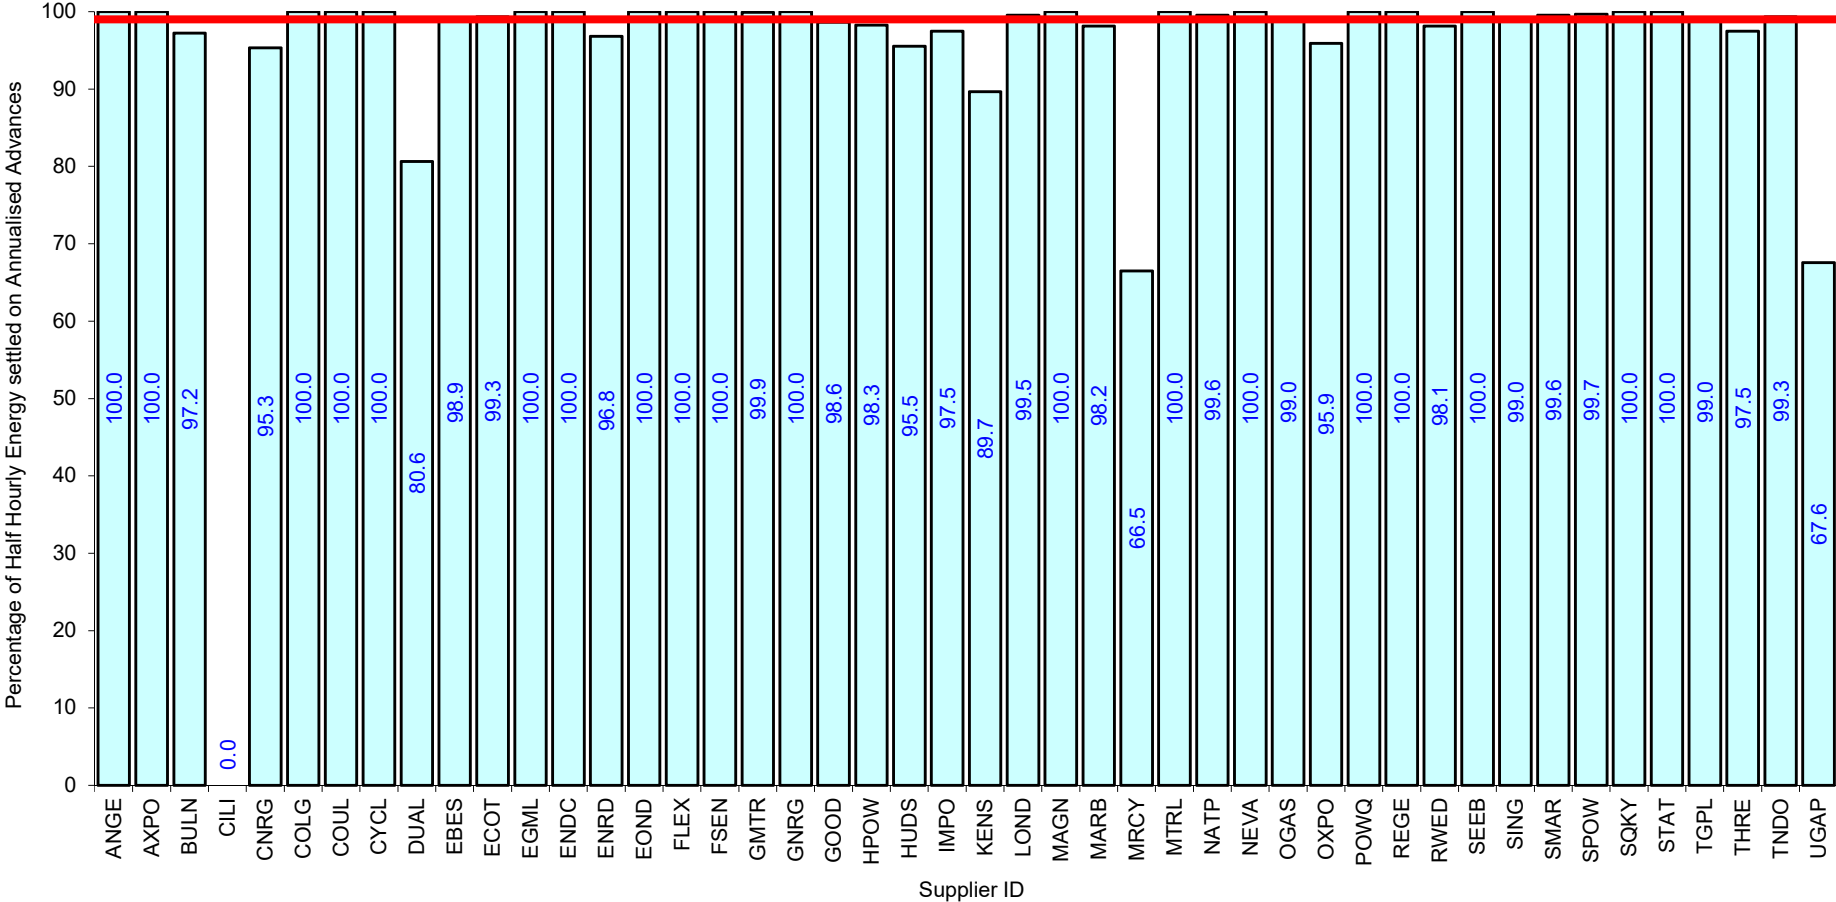

Supplier Performance

 — GSP Group Average (97.93%)

 — Industry Standard (99%)

Supplier Performance
 GSP Group Average (99.06%)
 Industry Standard (99%)