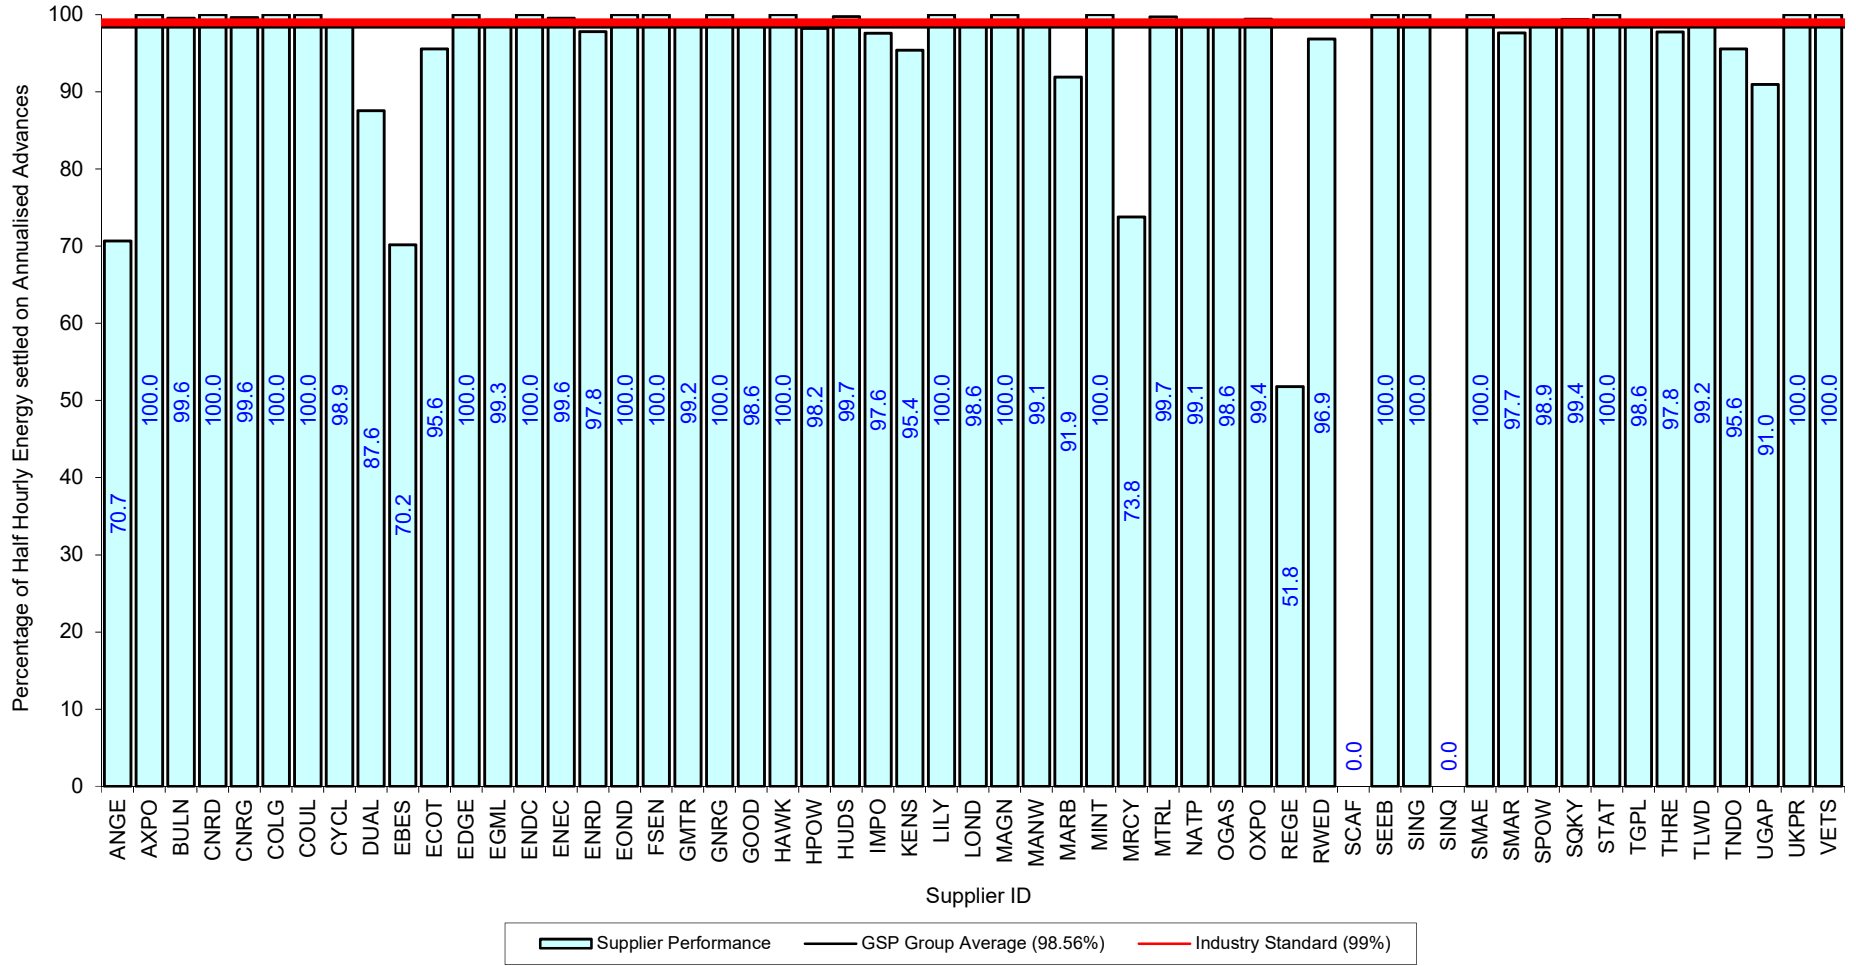

Supplier Performance

 — GSP Group Average (97.93%)

 — Industry Standard (99%)

Supplier Performance
 GSP Group Average (99.06%)
 Industry Standard (99%)