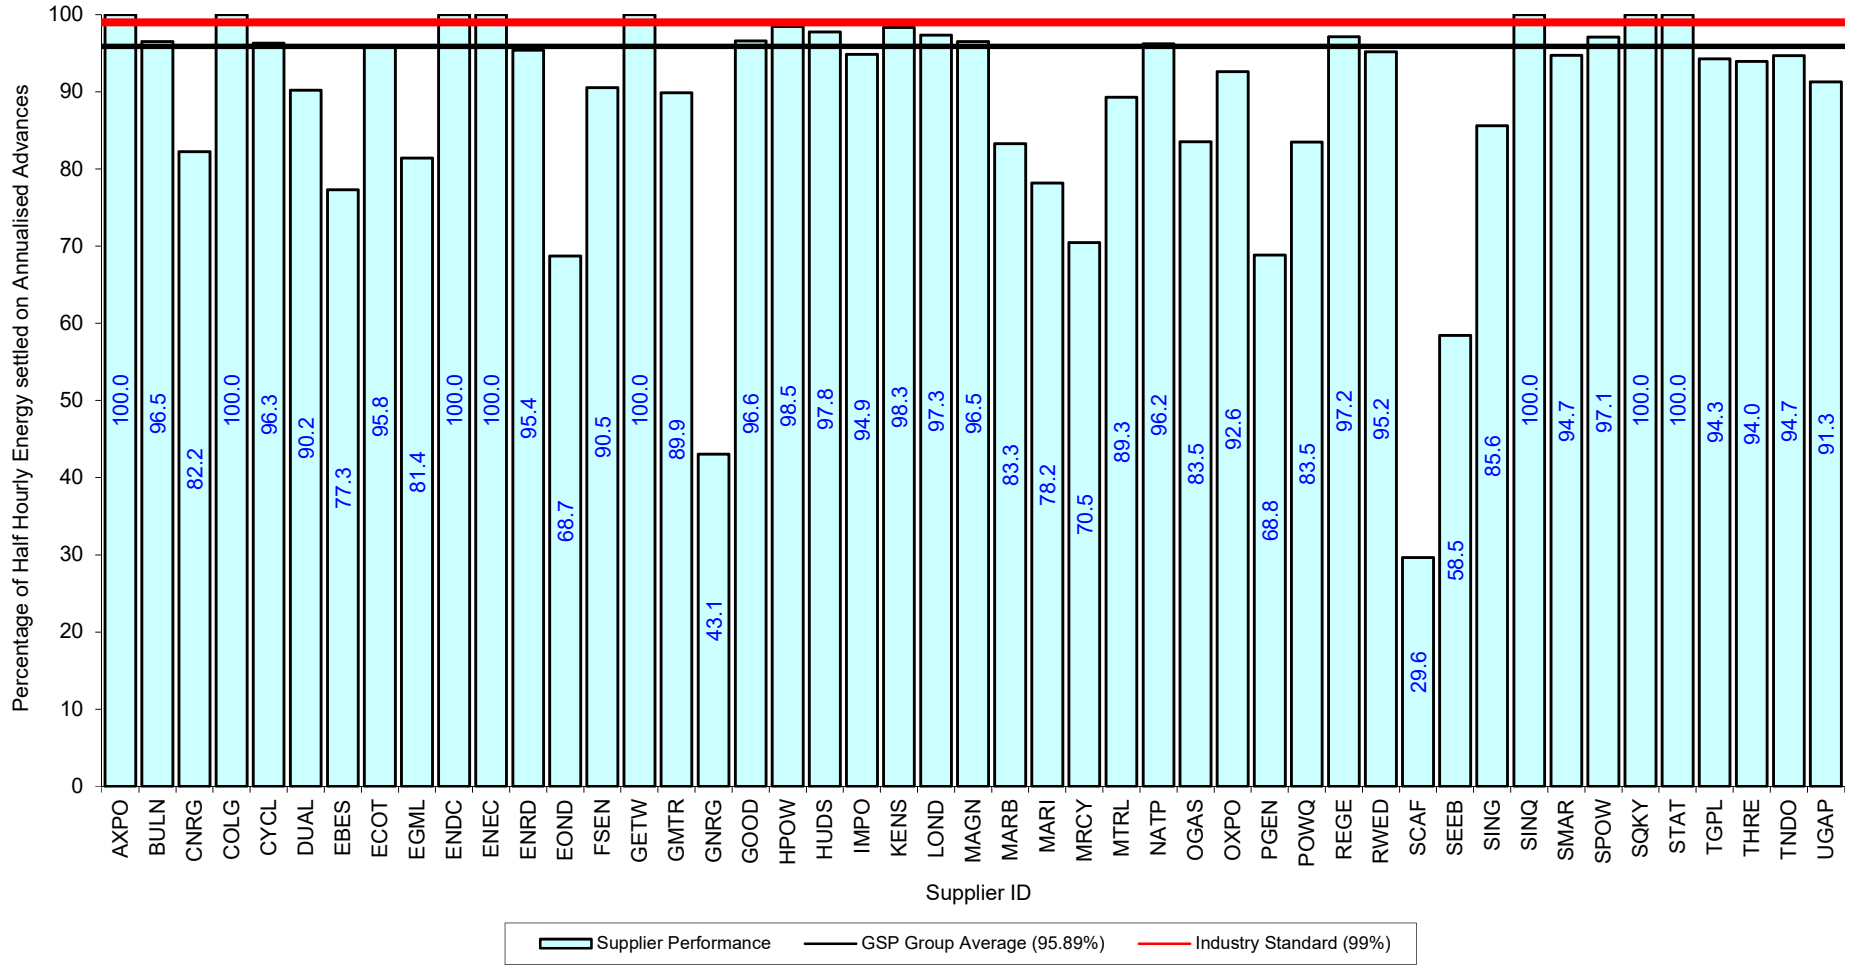

Supplier Performance

 — GSP Group Average (97.93%)

 — Industry Standard (99%)

Supplier Performance
 GSP Group Average (99.06%)
 Industry Standard (99%)