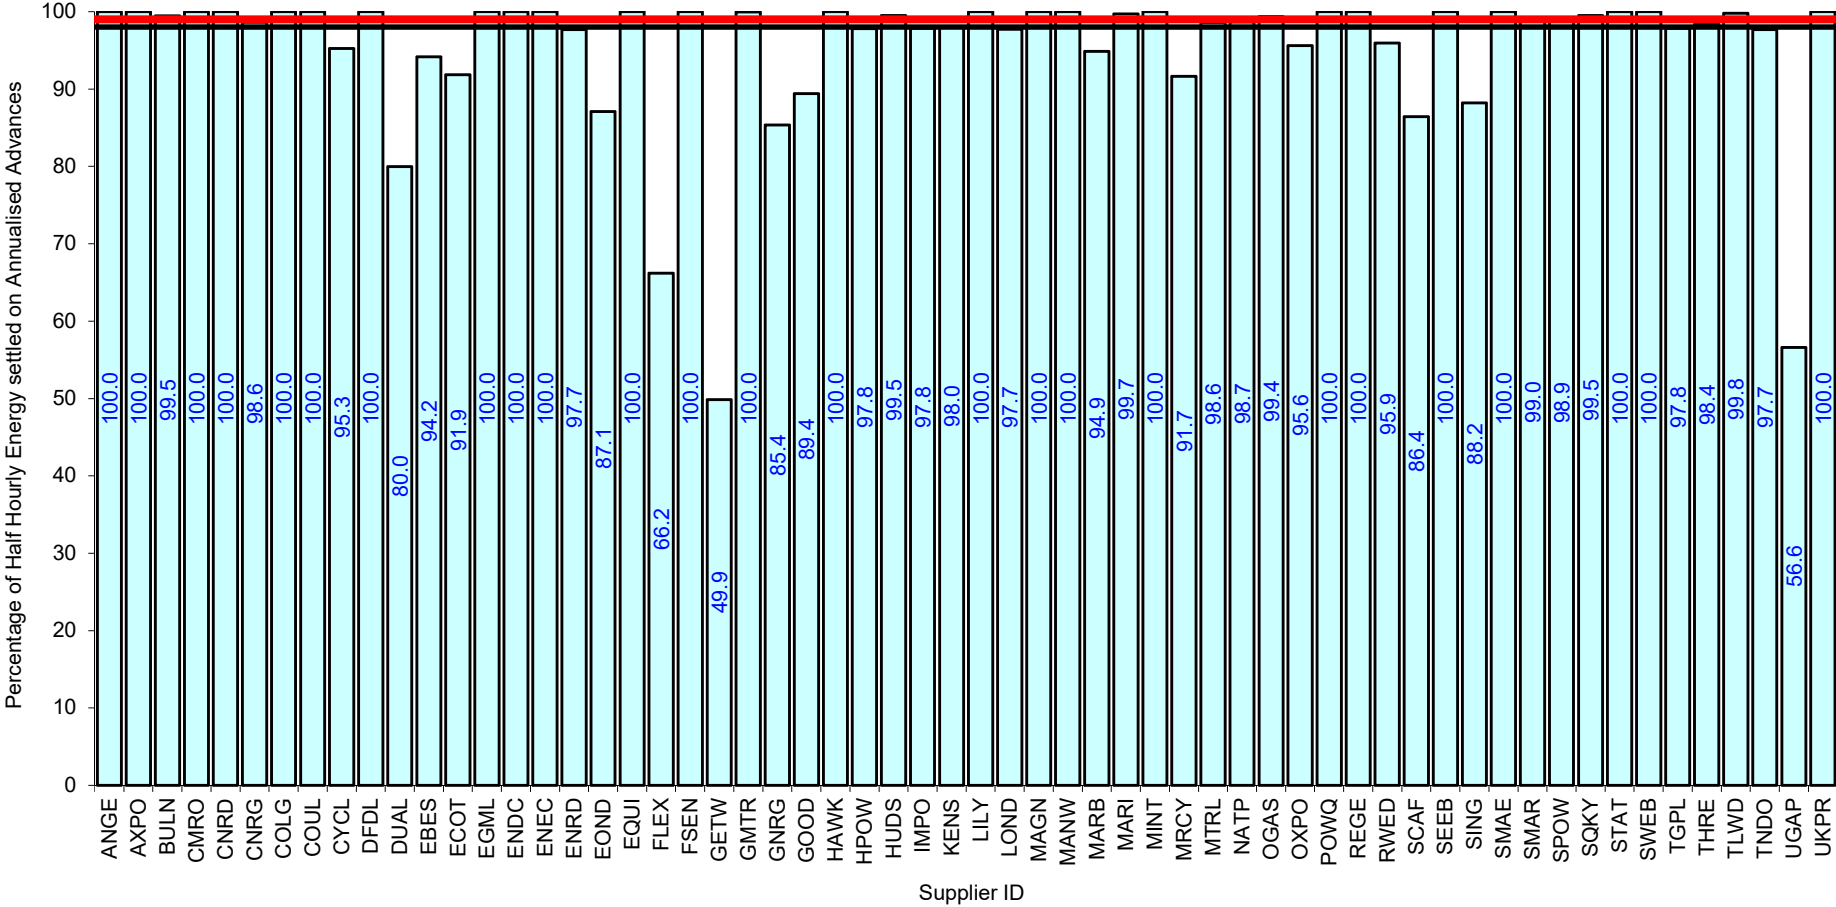

Supplier Performance

 — GSP Group Average (97.93%)

 — Industry Standard (99%)

Supplier Performance
 GSP Group Average (99.06%)
 Industry Standard (99%)