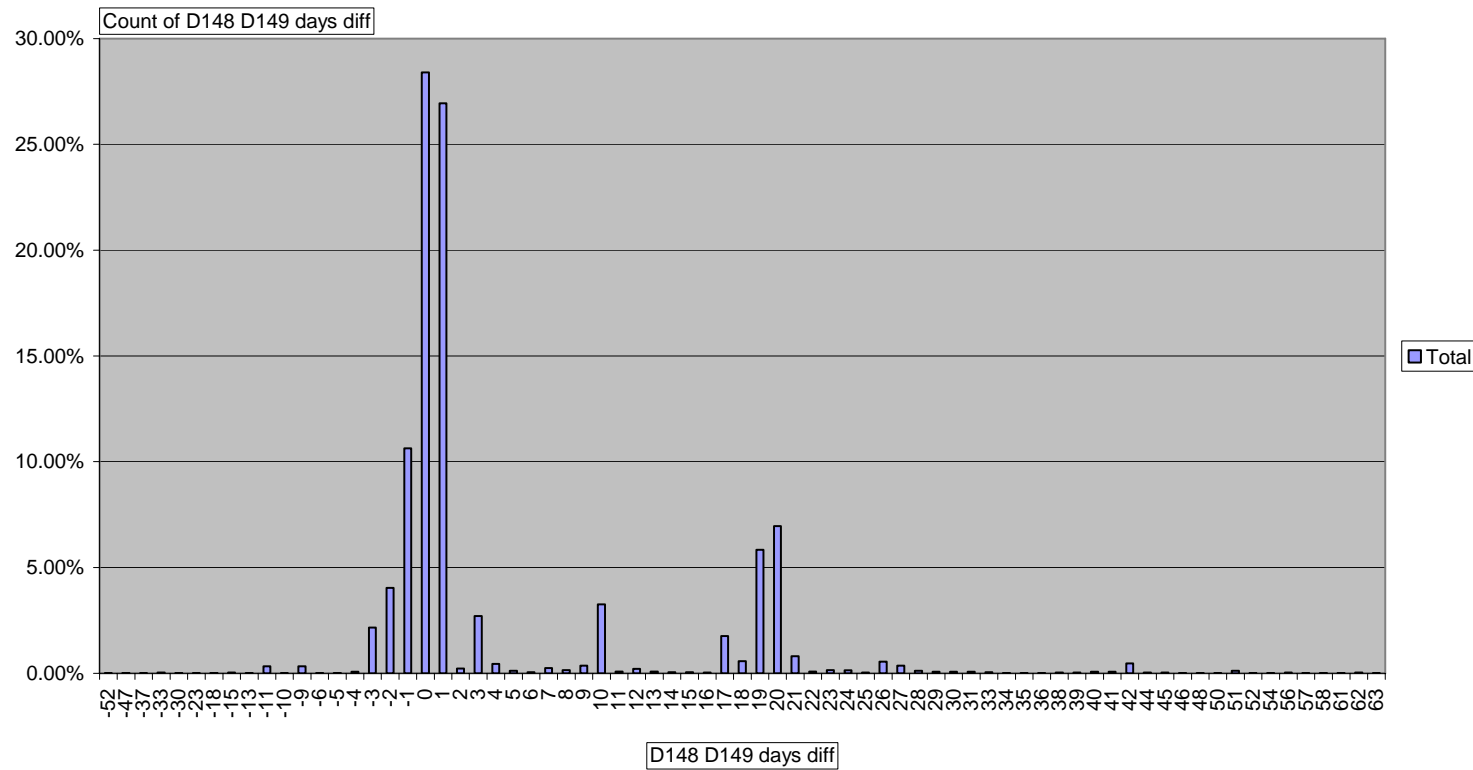

### CP1248 Attachment D - supporting information

The below chart shows that 73% of D149D150s come in by D148 +1. 17% come in D148 +17, +18, +19,

D148-D149 DAYS DIFFERENCE Week 34 Transfers

+20