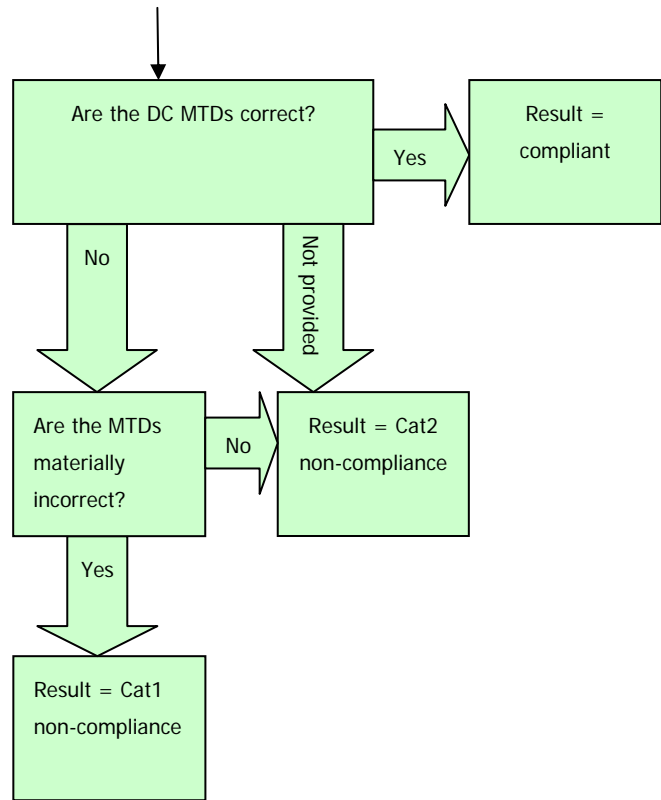

Process for the request and provision of MTDs – SVA Metering Systems Only

No Meter exchange

Meter exchange