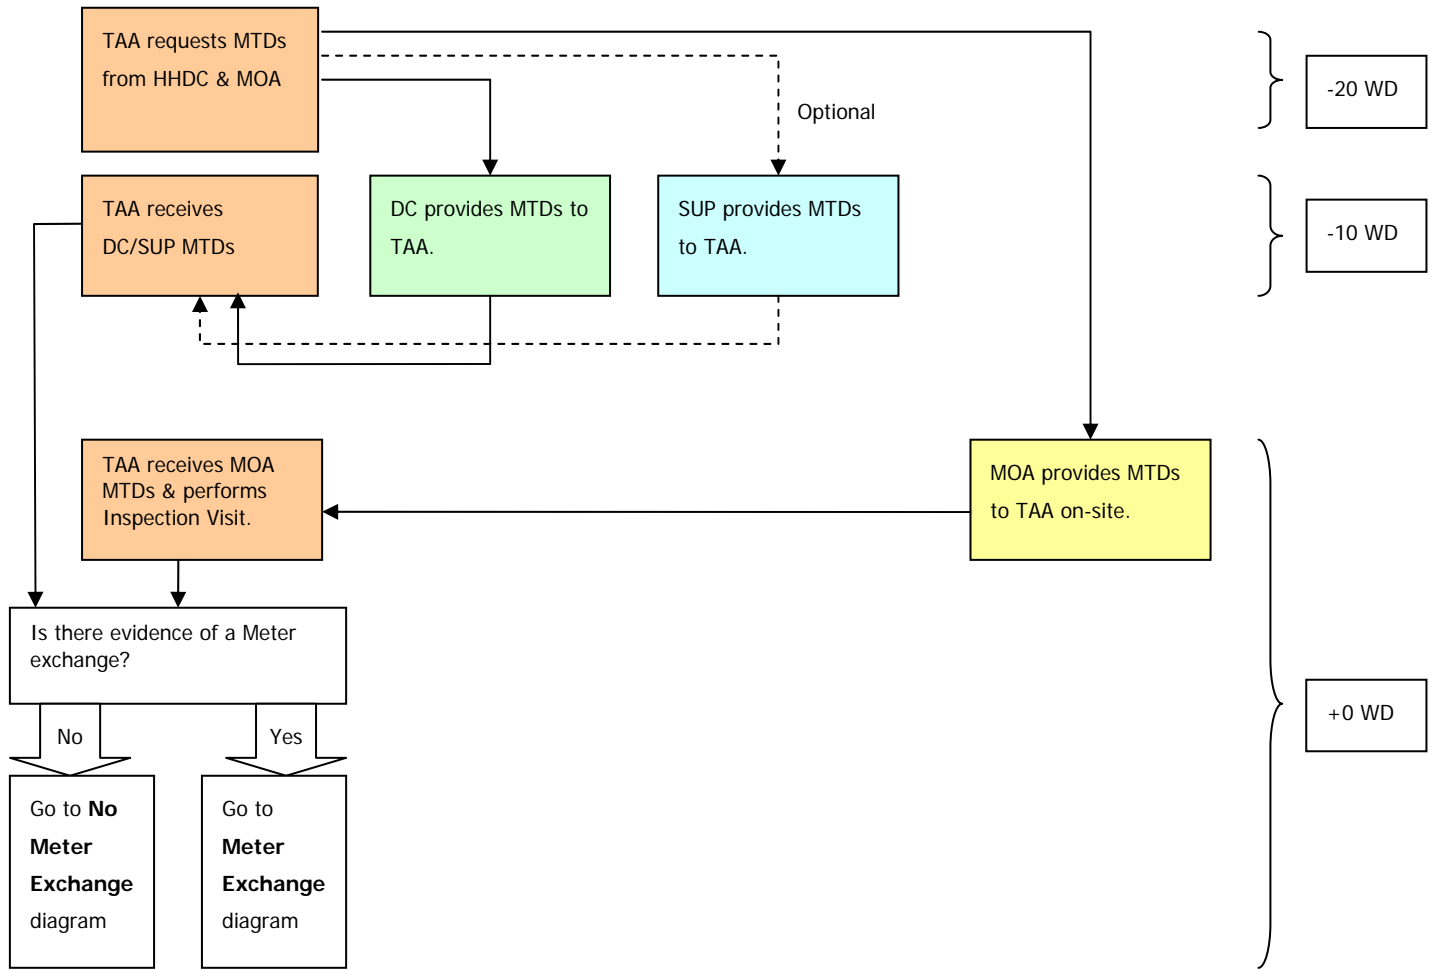

Process for the request and provision of MTDs – SVA Metering Systems Only

No Meter exchange

Meter exchange